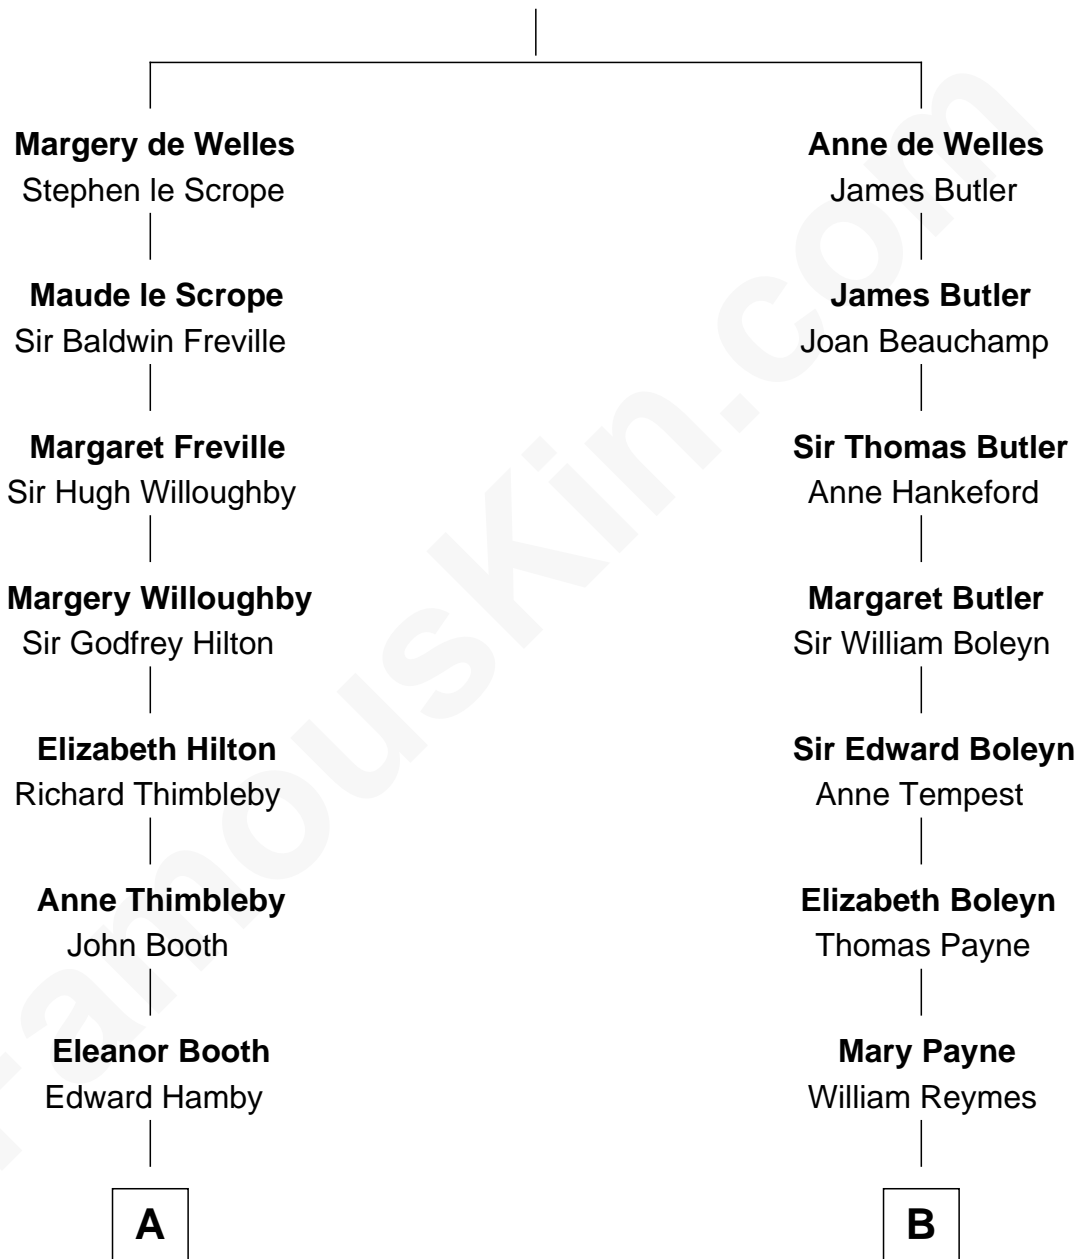

# FamousKin.com Relationship Chart of

**Andrew Shue**

*TV Actor*

19th cousin 2 times removed of

**David Crosby**

*Singer and Songwriter*

**John de Welles**

Maud de Roos

**C**

**Emily Almira Dyer**  
Alexander Hunter Gunn

**Alexander Hunter Gunn**  
Harriet Grace Brewster Willcox

**Mary Brewster Gunn**  
Adoniram Judson Wells

**Anne Brewster Wells**  
James William Shue

**Andrew Shue**  
*TV Actor*

**D**

**Frederic Van Schoonhoven Crosby**  
Julia Floyd Delafield

**Floyd Delafield Crosby**  
Aliph Van Corlandt Whitehead

**David Crosby**  
*Singer and Songwriter*