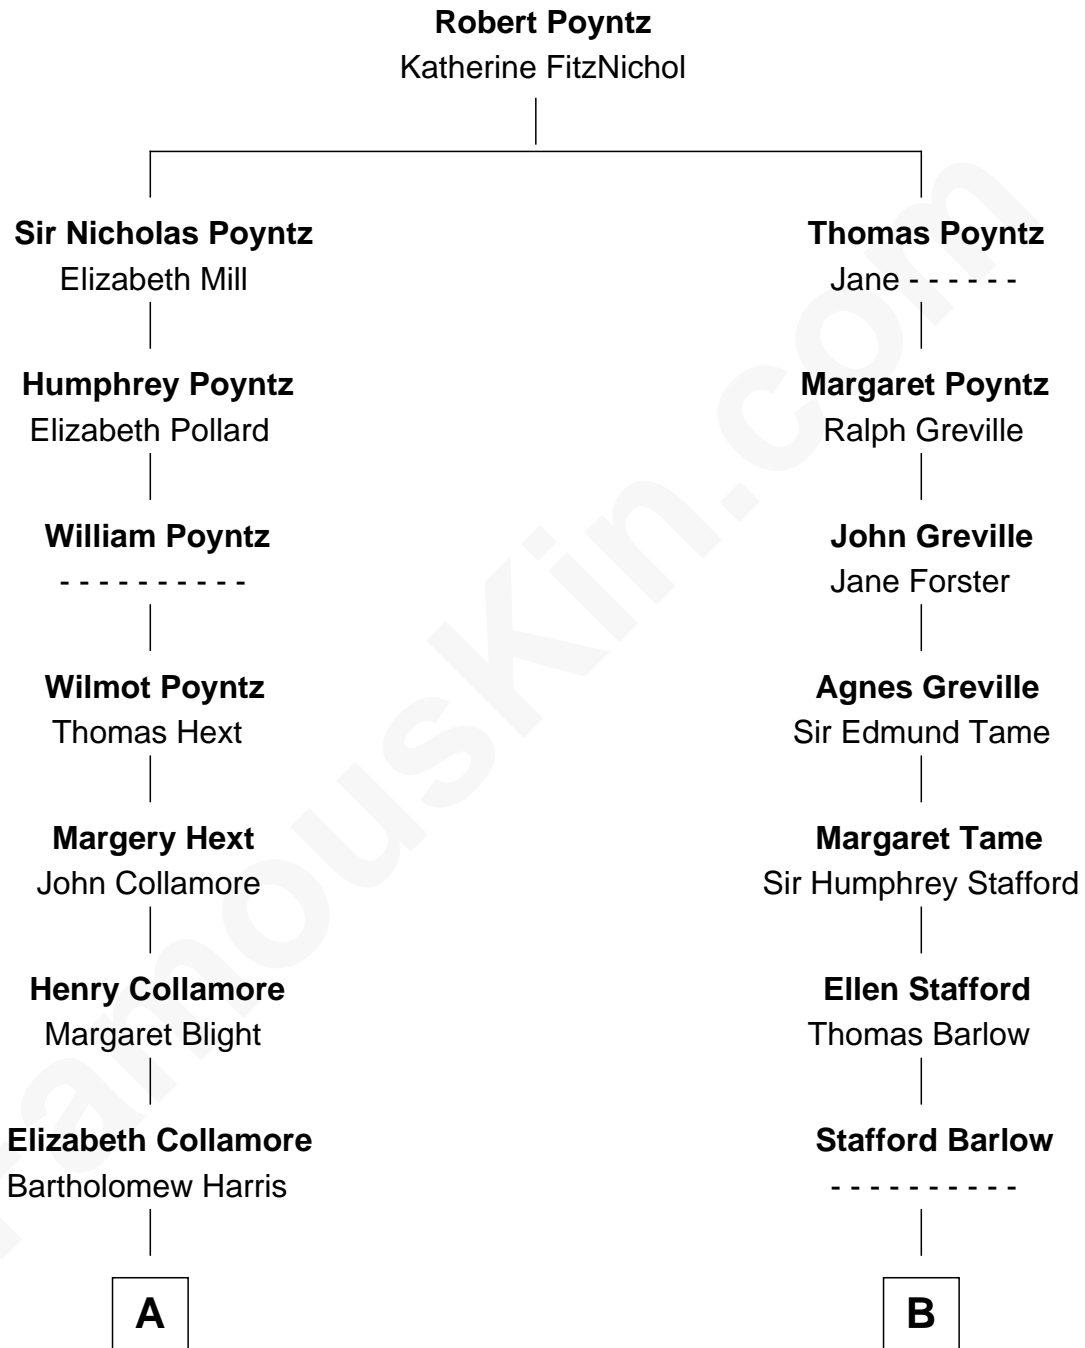

FamousKin.com Relationship Chart of

Andrew Shue

TV Actor

18th cousin 1 time removed of

Hal Holbrook

TV and Movie Actor

C

Anne Brewster Wells

James William Shue

Andrew Shue

TV Actor

D

Allen Vining Holbrook

Minnie Alberta Rowe

Harold Rowe Holbrook

Aileen R. Davenport