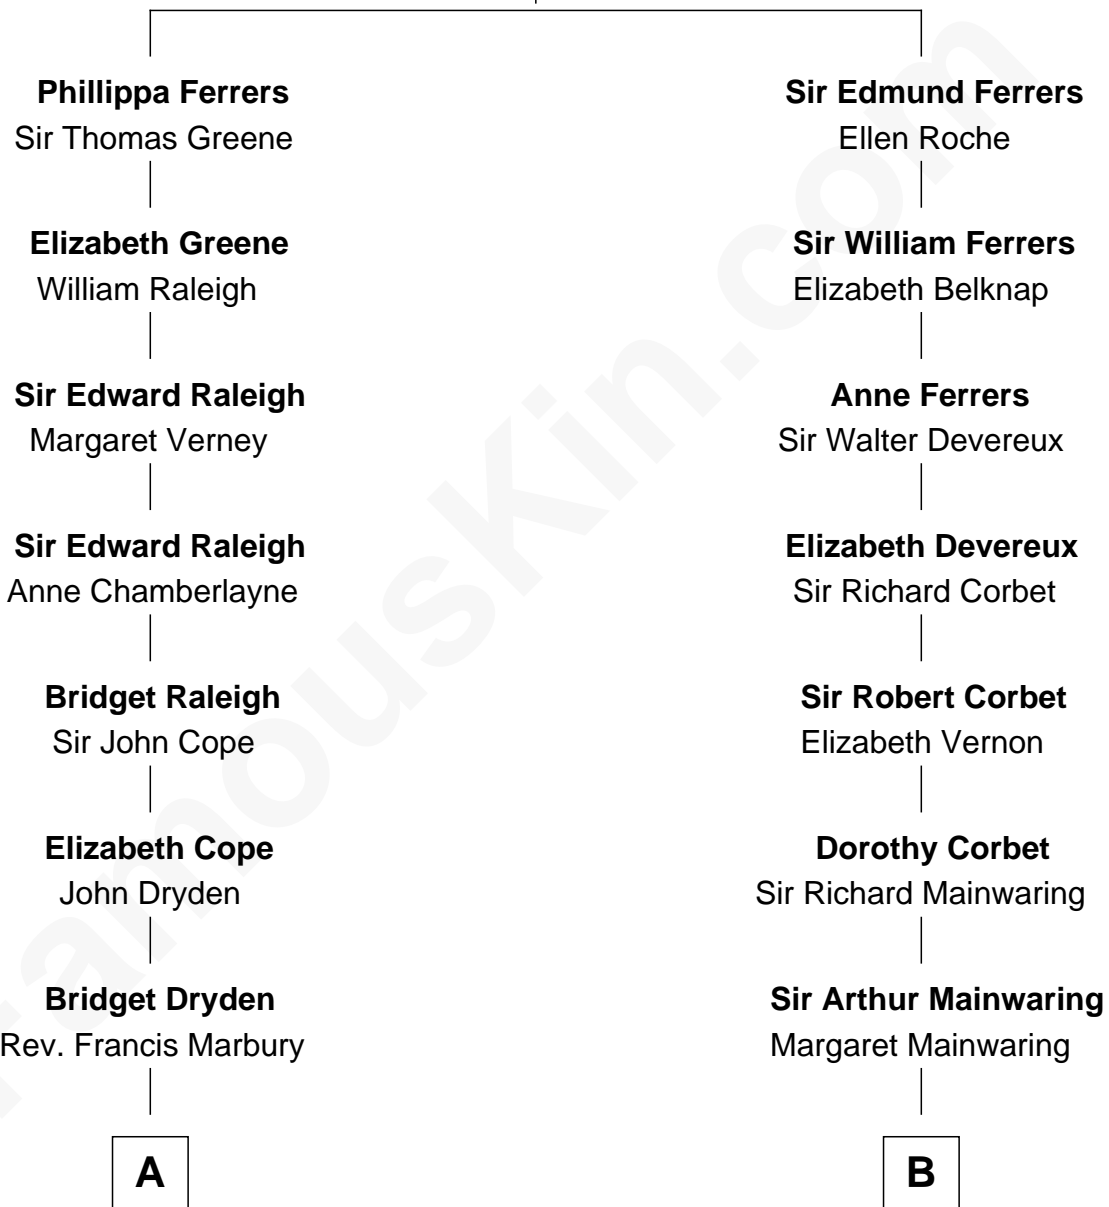

FamousKin.com Relationship Chart of

Andrew Shue

TV Actor

20th cousin of

Amber Stevens West

TV and Movie Actress

Robert de Ferrers
Margaret Despencer

C

Alexander Hunter Gunn
Harriet Grace Brewster Willcox

Mary Brewster Gunn
Adoniram Judson Wells

Anne Brewster Wells
James William Shue

Andrew Shue
TV Actor

D

Frances Jemima Cook
Albert Baas

LaVerne M. Baas
Keith Karl Ingstad