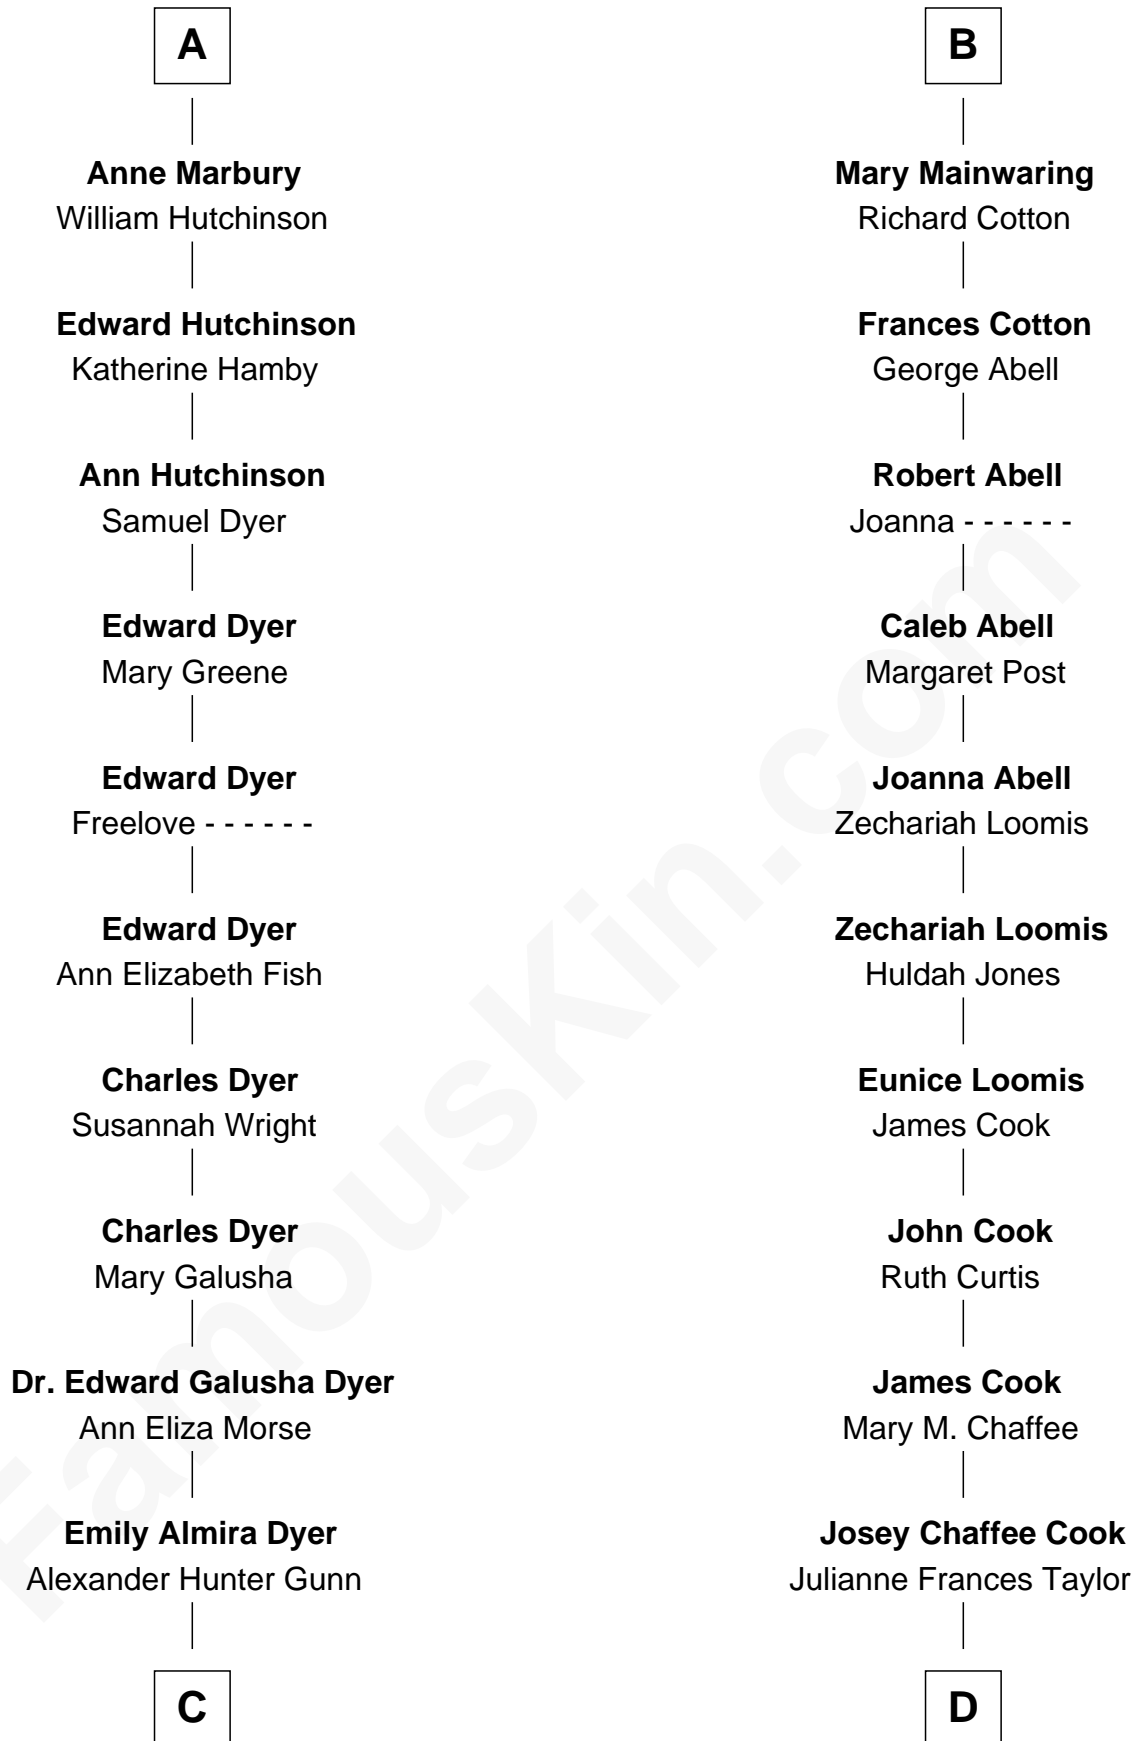

FamousKin.com Relationship Chart of

Andrew Shue

TV Actor

20th cousin of

Amber Stevens West

TV and Movie Actress

Robert de Ferrers
Margaret Despencer

C

Alexander Hunter Gunn
Harriet Grace Brewster Willcox

Mary Brewster Gunn
Adoniram Judson Wells

Anne Brewster Wells
James William Shue

Andrew Shue
TV Actor

D

Frances Jemima Cook
Albert Baas

LaVerne M. Baas
Keith Karl Ingstad