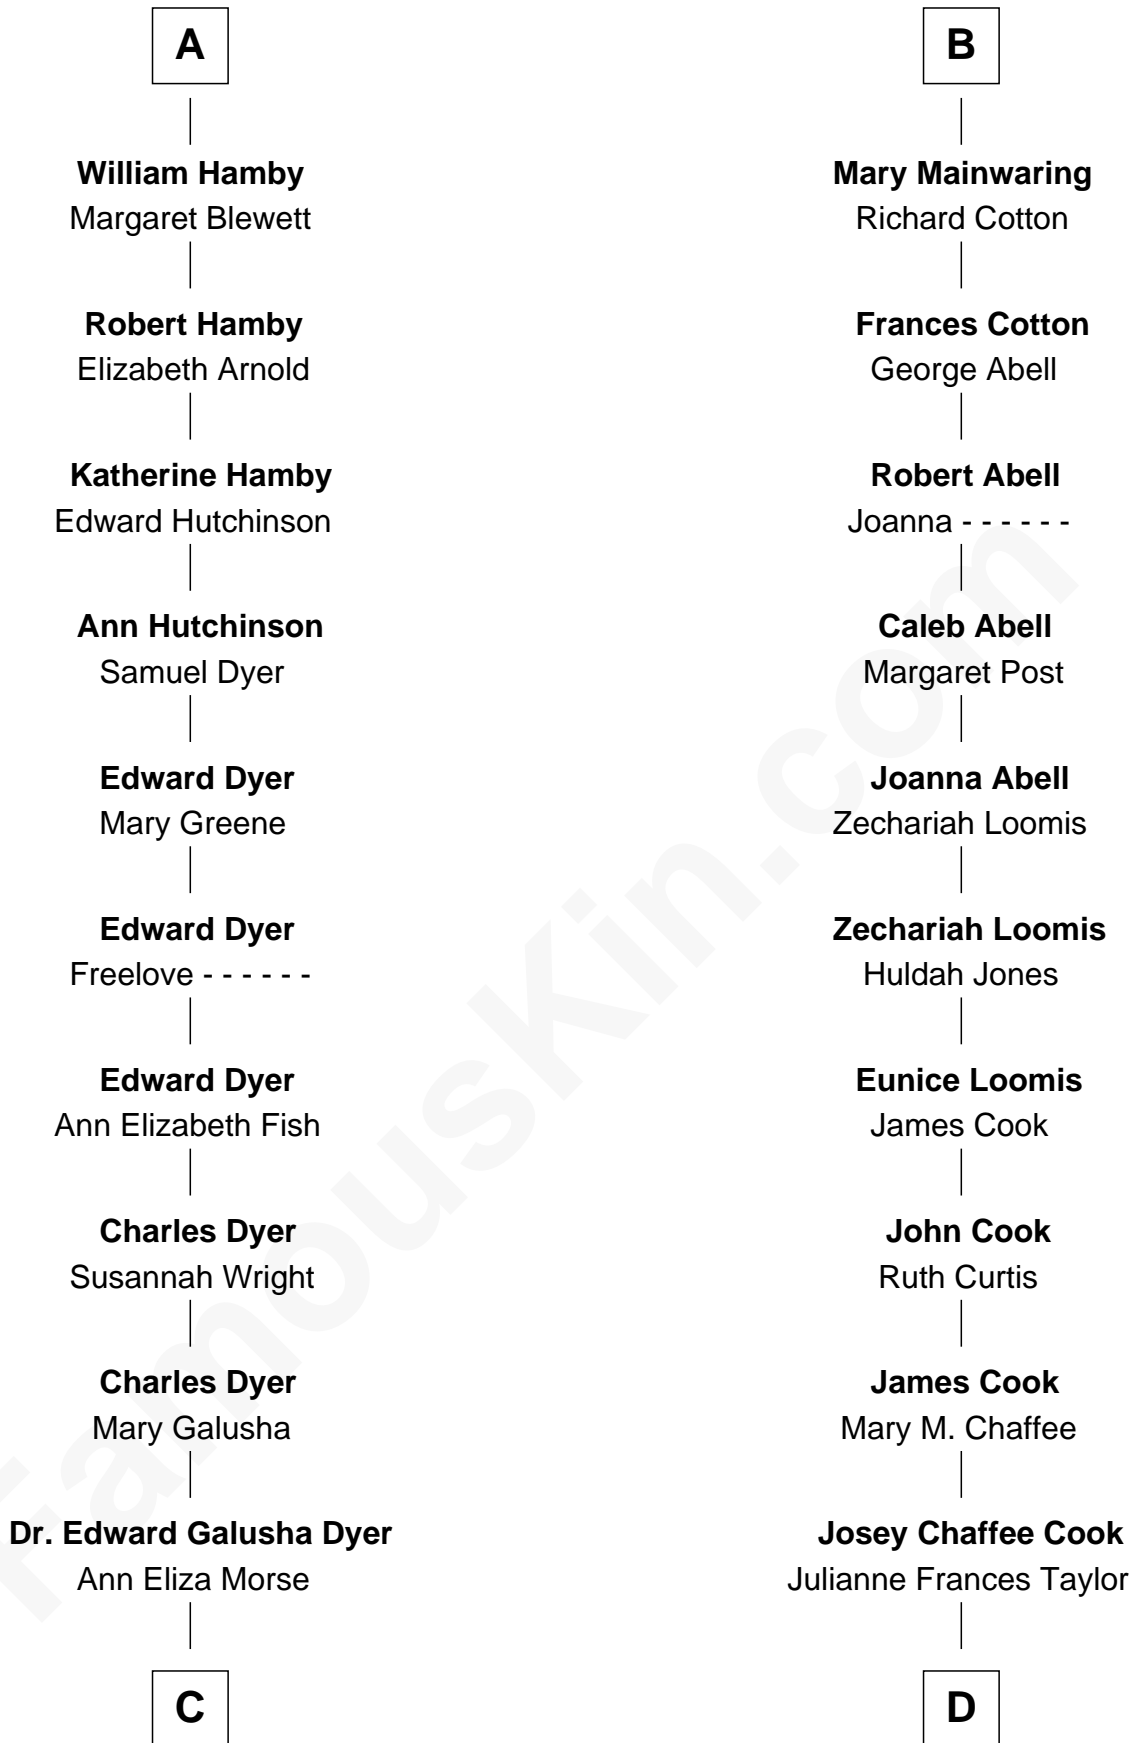

FamousKin.com Relationship Chart of

Andrew Shue

TV Actor

20th cousin 1 time removed of

Amber Stevens West

TV and Movie Actress

John de Welles

Maud de Roos

C

Emily Almira Dyer
Alexander Hunter Gunn

Alexander Hunter Gunn
Harriet Grace Brewster Willcox

Mary Brewster Gunn
Adoniram Judson Wells

Anne Brewster Wells
James William Shue

Andrew Shue
TV Actor

D

Frances Jemima Cook
Albert Baas