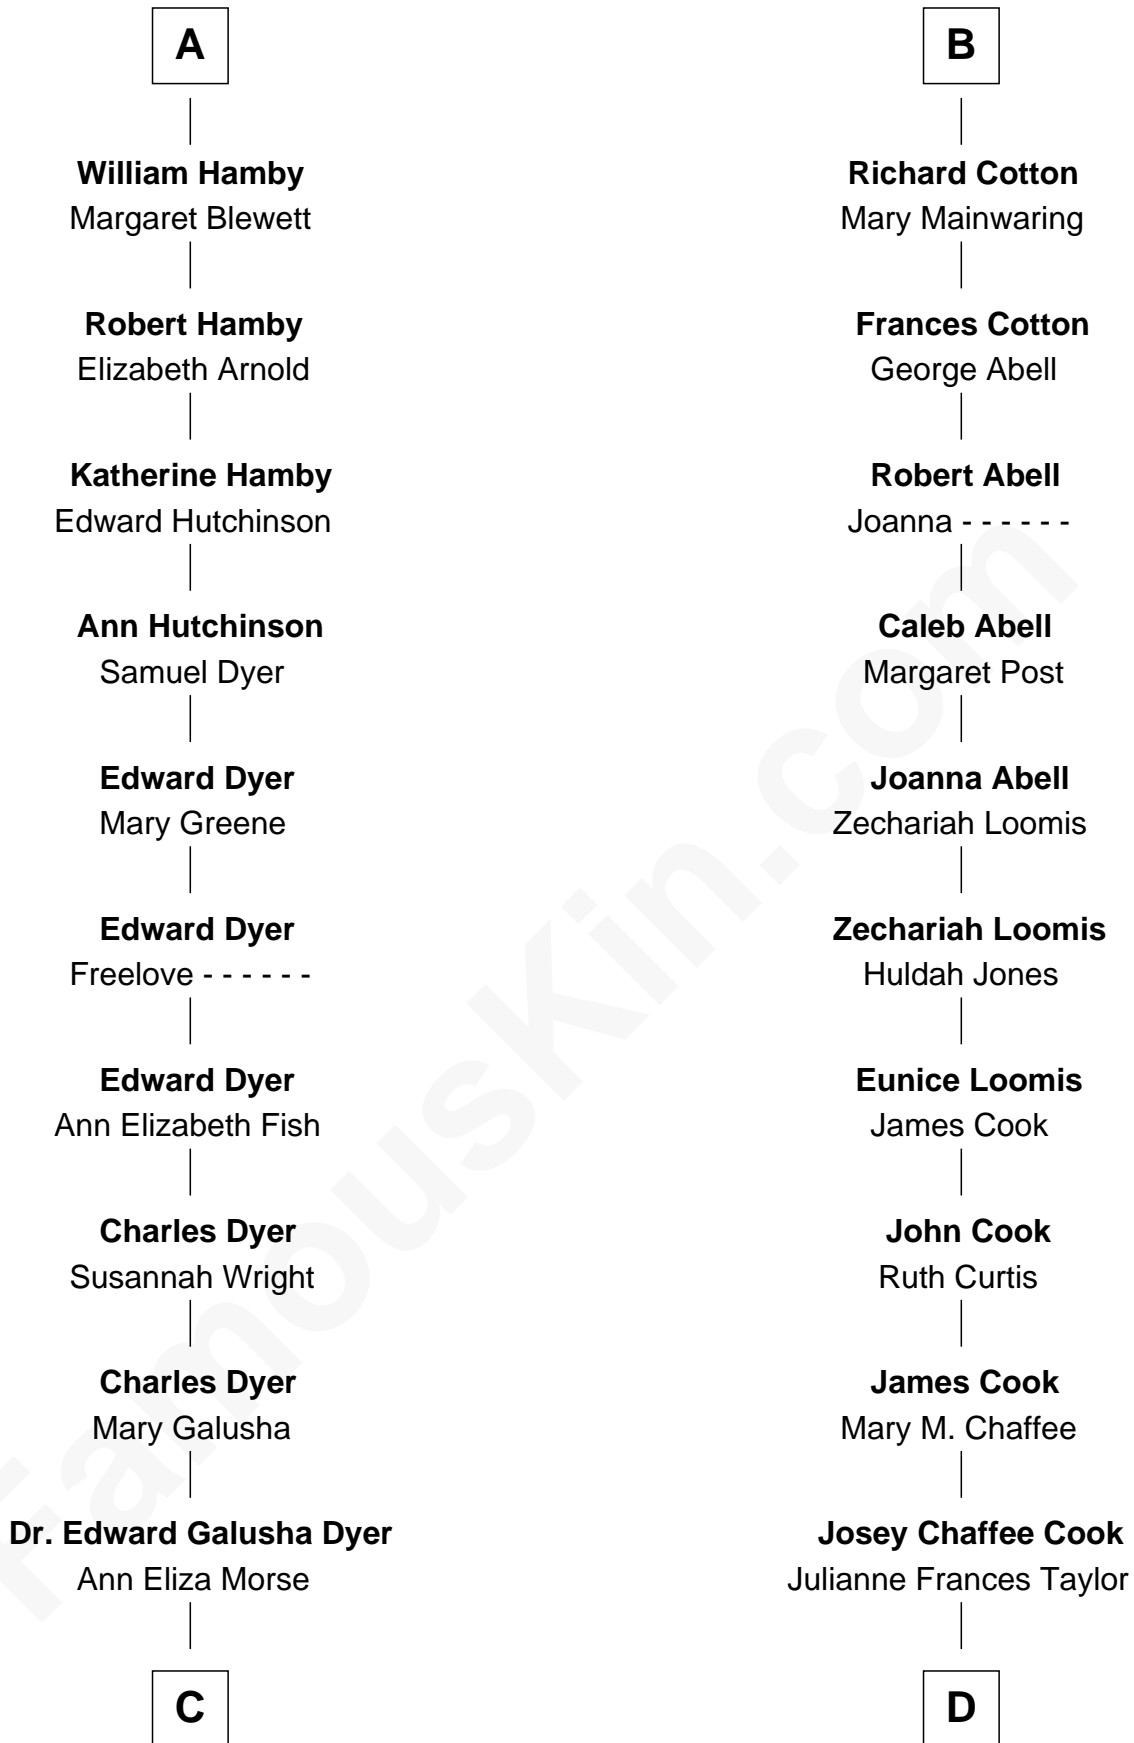

# FamousKin.com Relationship Chart of

**Andrew Shue**

*TV Actor*

19th cousin 2 times removed of

**Shadoe Stevens**

*Radio Disc Jockey*

**Sir Philip le Despencer**

Joan de Cobham

Elizabeth - - - - -

**Alice le Despenser**

Sir John Sutton

**Sir John Sutton**

Constance Blount

**Sir John Sutton**

Elizabeth Berkeley

**Jane Sutton**

Thomas Mainwaring

**Cecily Mainwaring**

John Cotton

**Sir George Cotton**

Mary Onley

**B**

**C**

**Emily Almira Dyer**  
Alexander Hunter Gunn

**Alexander Hunter Gunn**  
Harriet Grace Brewster Willcox

**Mary Brewster Gunn**  
Adoniram Judson Wells

**Anne Brewster Wells**  
James William Shue

**Andrew Shue**  
*TV Actor*

**D**

**Frances Jemima Cook**  
Albert Baas