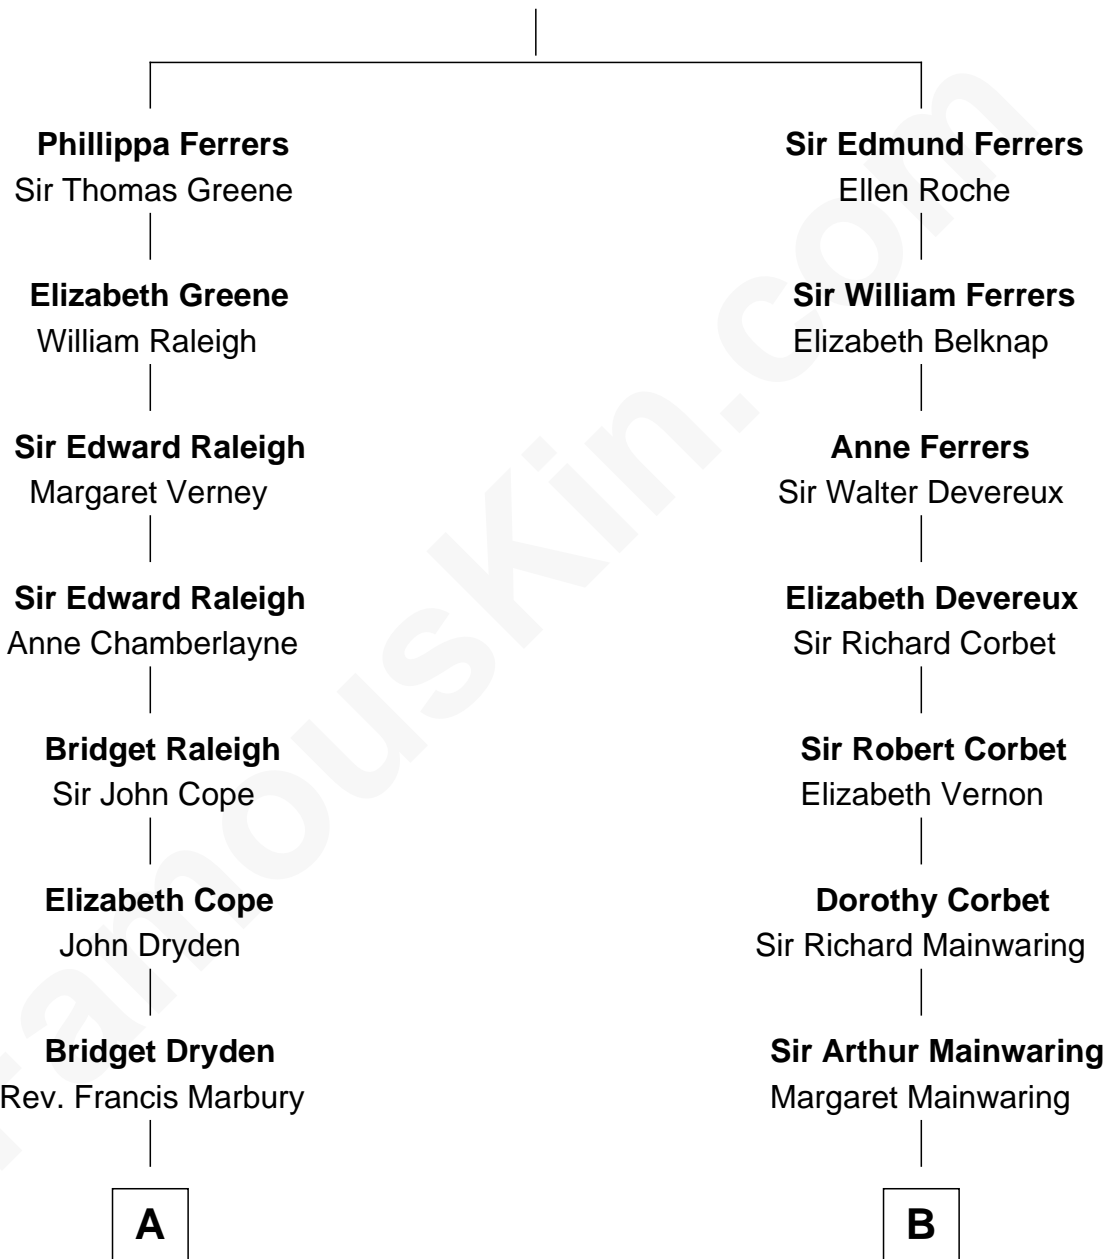

FamousKin.com Relationship Chart of

Andrew Shue

TV Actor

19th cousin 1 time removed of

Shadoe Stevens

Radio Disc Jockey

Robert de Ferrers
Margaret Despencer

C

Alexander Hunter Gunn
Harriet Grace Brewster Willcox

Mary Brewster Gunn
Adoniram Judson Wells

Anne Brewster Wells
James William Shue

Andrew Shue
TV Actor

D

Frances Jemima Cook
Albert Baas

LaVerne M. Baas
Keith Karl Ingstad