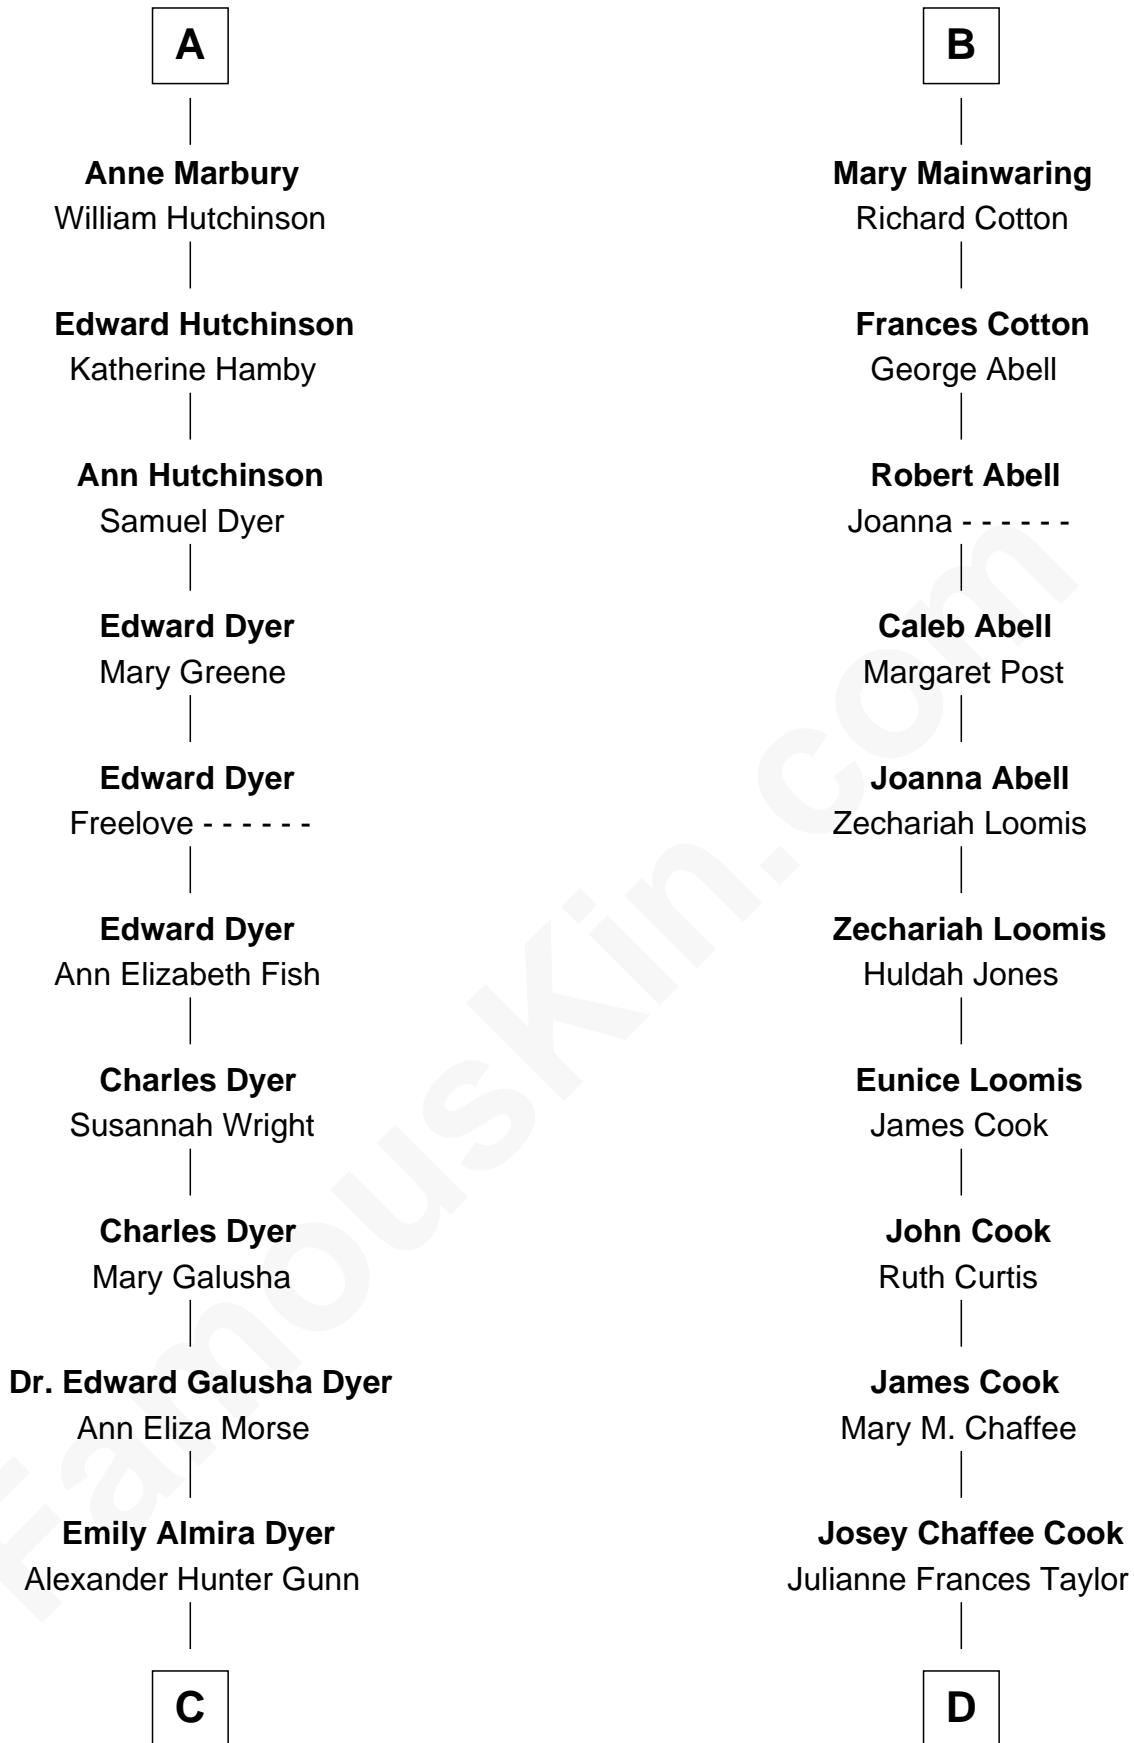

FamousKin.com Relationship Chart of

Andrew Shue

TV Actor

19th cousin 1 time removed of

Shadoe Stevens

Radio Disc Jockey

Robert de Ferrers
Margaret Despencer

C

Alexander Hunter Gunn
Harriet Grace Brewster Willcox

Mary Brewster Gunn
Adoniram Judson Wells

Anne Brewster Wells
James William Shue

Andrew Shue
TV Actor

D

Frances Jemima Cook
Albert Baas

LaVerne M. Baas
Keith Karl Ingstad