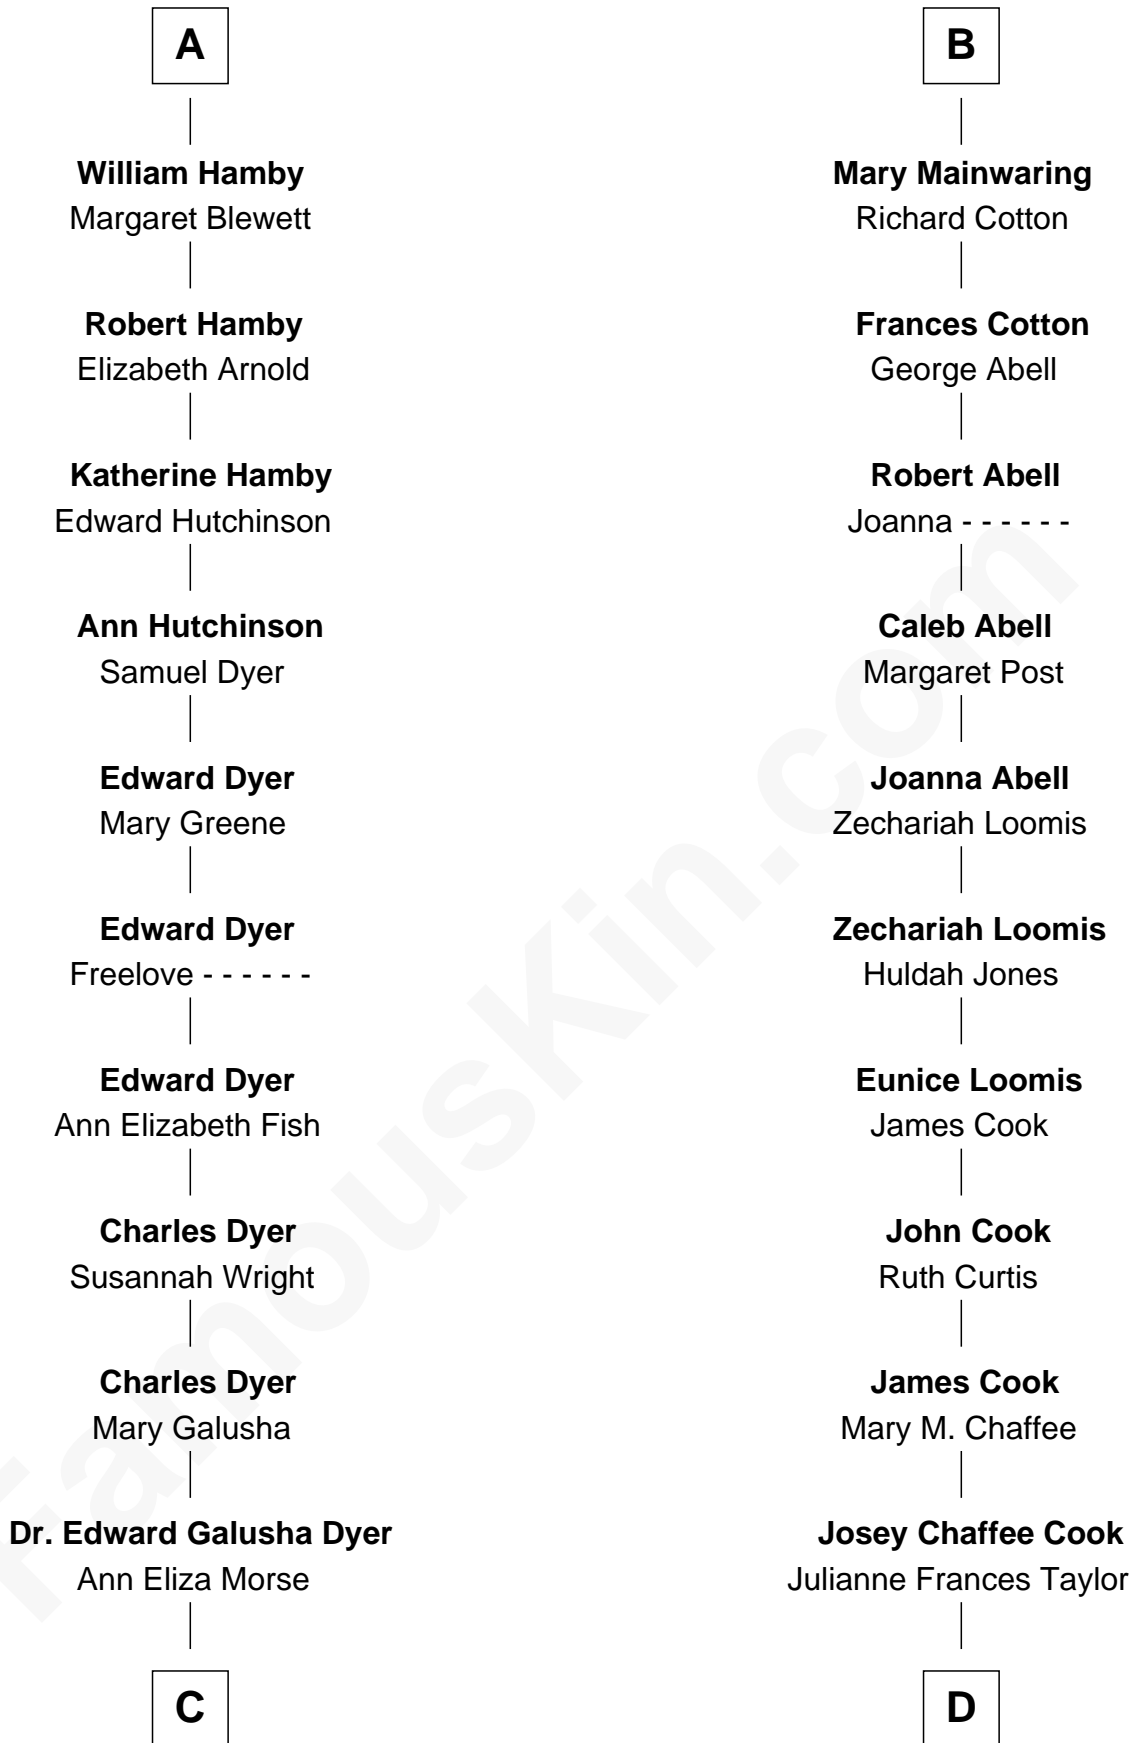

FamousKin.com Relationship Chart of

Andrew Shue

TV Actor

19th cousin 2 times removed of

Shadoe Stevens

Radio Disc Jockey

John de Welles

Maud de Roos

C

Emily Almira Dyer
Alexander Hunter Gunn

Alexander Hunter Gunn
Harriet Grace Brewster Willcox

Mary Brewster Gunn
Adoniram Judson Wells

Anne Brewster Wells
James William Shue

Andrew Shue
TV Actor

D

Frances Jemima Cook
Albert Baas