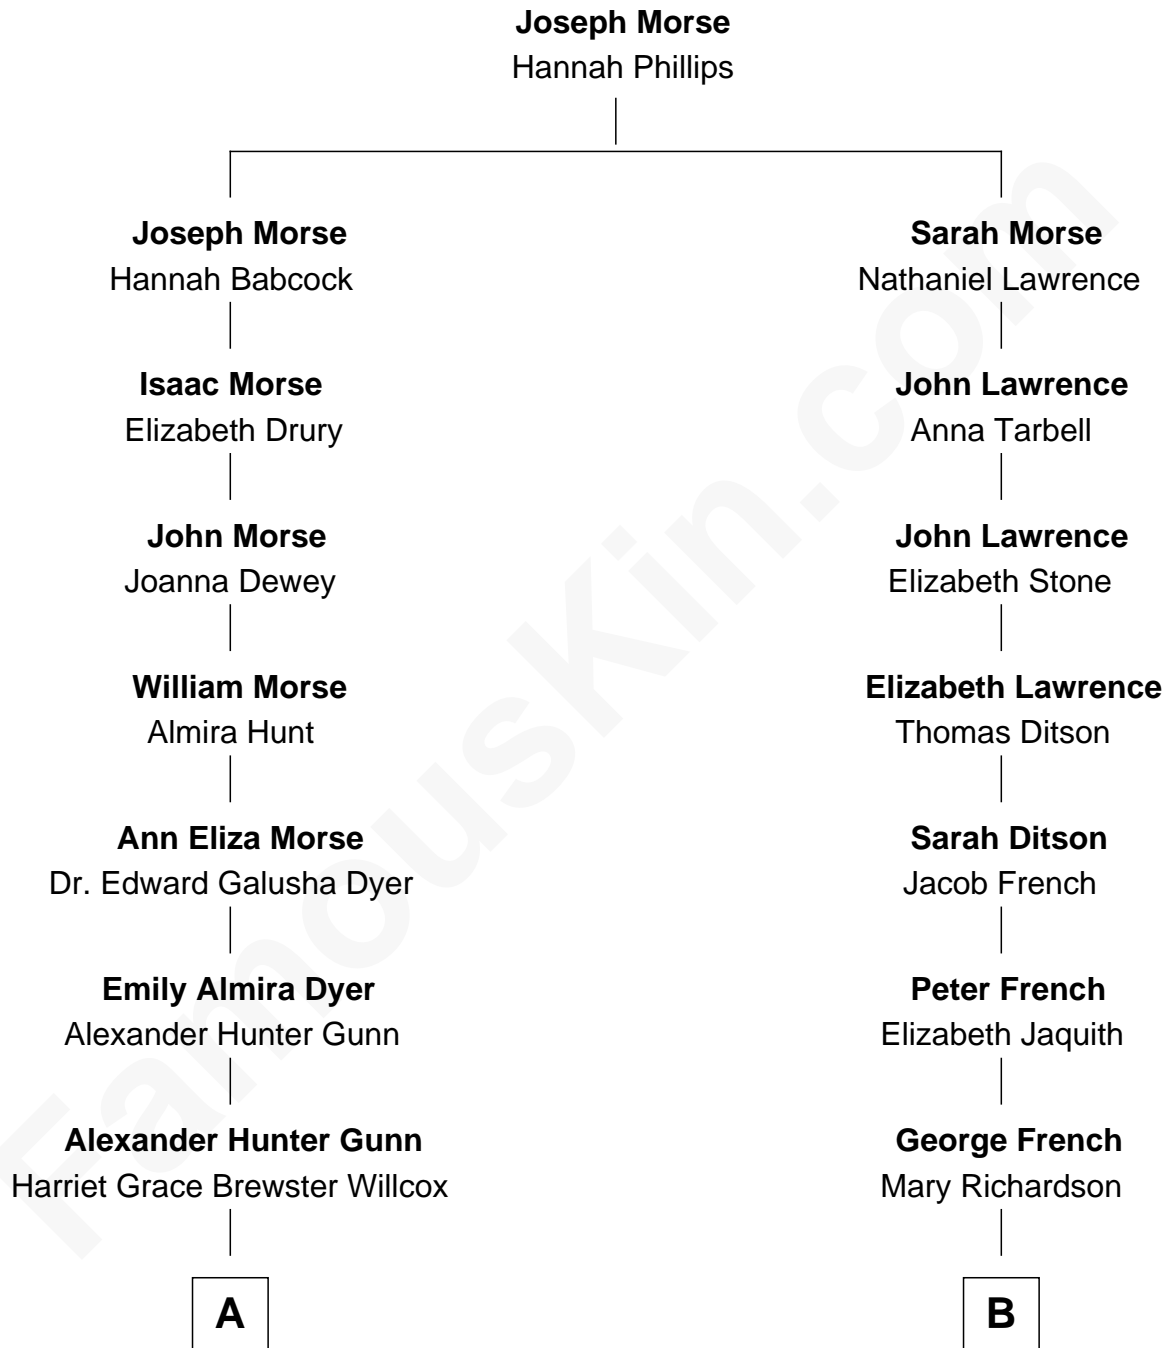

# FamousKin.com Relationship Chart of

**Andrew Shue**

*TV Actor*

8th cousin 1 time removed of

**Alice French**

*(aka Octave Thanet) Novelist and Short Story Writer*

**A**

**Mary Brewster Gunn**  
Adoniram Judson Wells

**Anne Brewster Wells**  
James William Shue

**Andrew Shue**  
*TV Actor*

**B**

**George Henry French**  
Frances Wood Morton

**Alice French**  
*aka Octave Thanet*

FamousKin.com