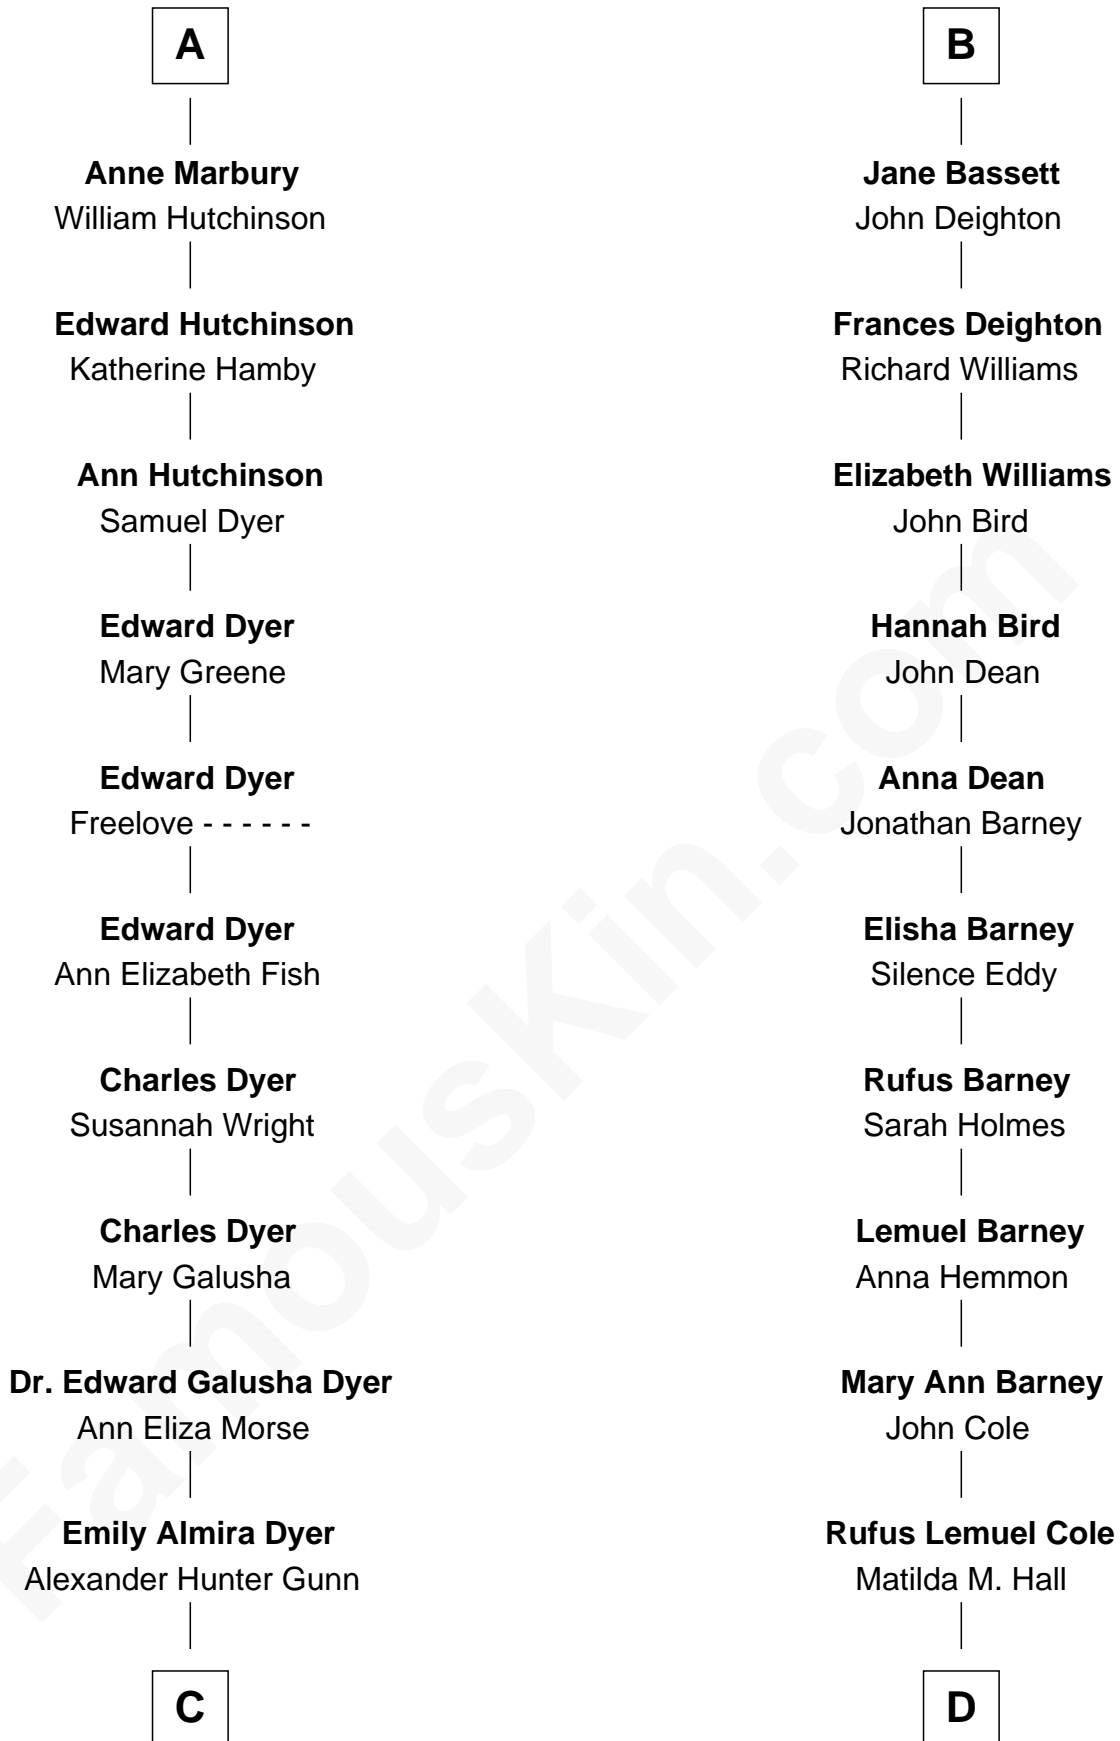

FamousKin.com Relationship Chart of

Andrew Shue

TV Actor

20th cousin of

Michael Lookinland

TV Actor

Robert de Ferrers
Margaret Despencer

C

Alexander Hunter Gunn
Harriet Grace Brewster Willcox

Mary Brewster Gunn
Adoniram Judson Wells

Anne Brewster Wells
James William Shue

Andrew Shue
TV Actor

D

Nellie M. Cole
John Andrew Lookinland

Orrin Paul Lookinland
Madeline Tait