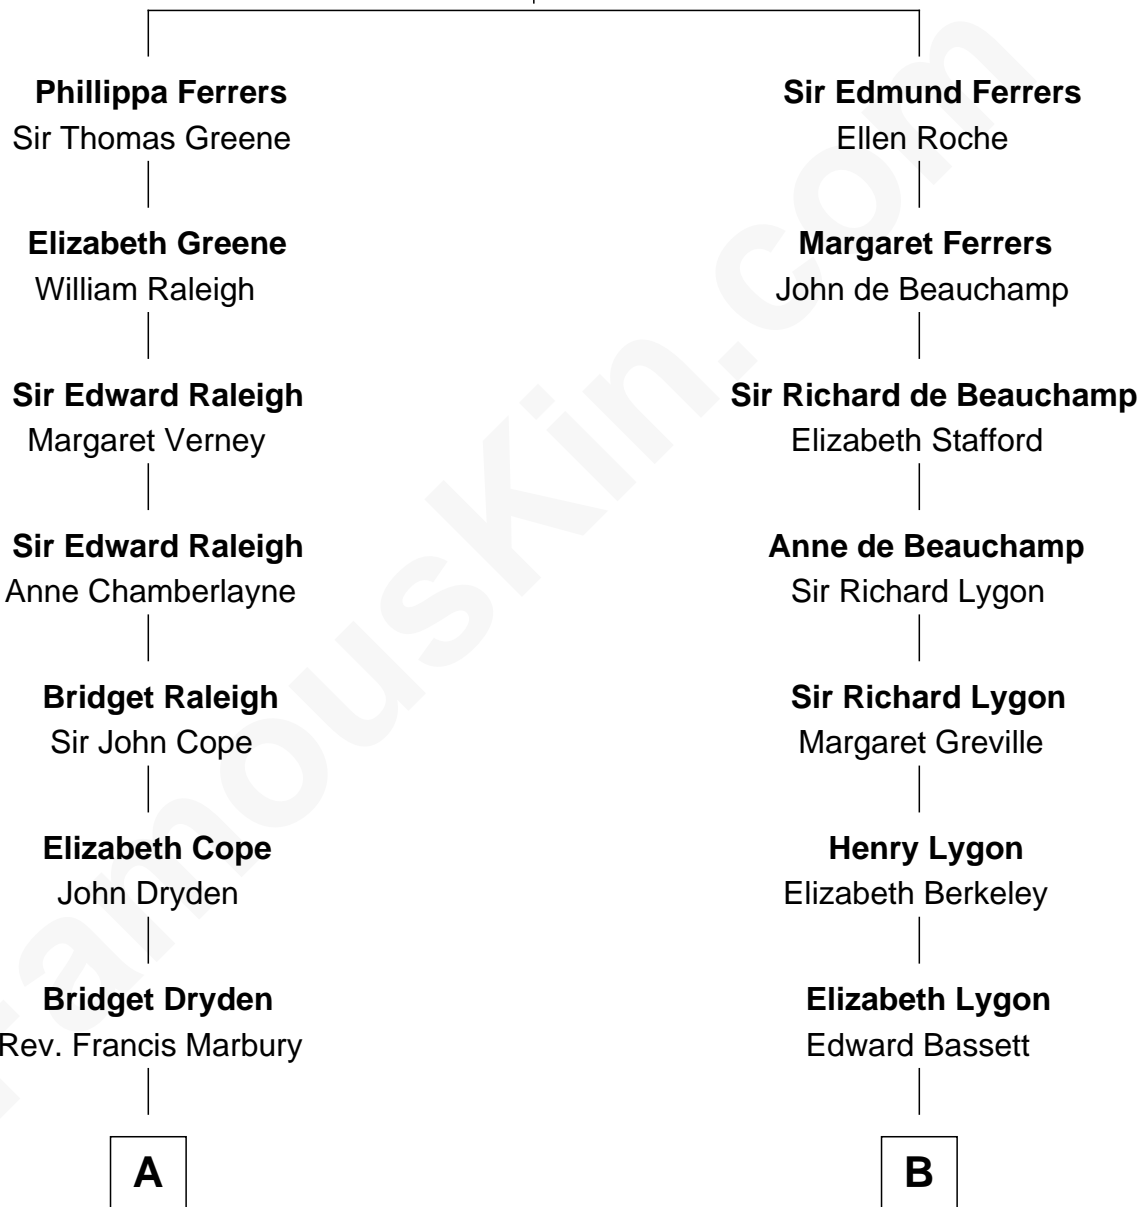

FamousKin.com Relationship Chart of

Andrew Shue

TV Actor

20th cousin of

Michael Lookinland

TV Actor

Robert de Ferrers
Margaret Despencer

C

Alexander Hunter Gunn
Harriet Grace Brewster Willcox

Mary Brewster Gunn
Adoniram Judson Wells

Anne Brewster Wells
James William Shue

Andrew Shue
TV Actor

D

Nellie M. Cole
John Andrew Lookinland

Orrin Paul Lookinland
Madeline Tait