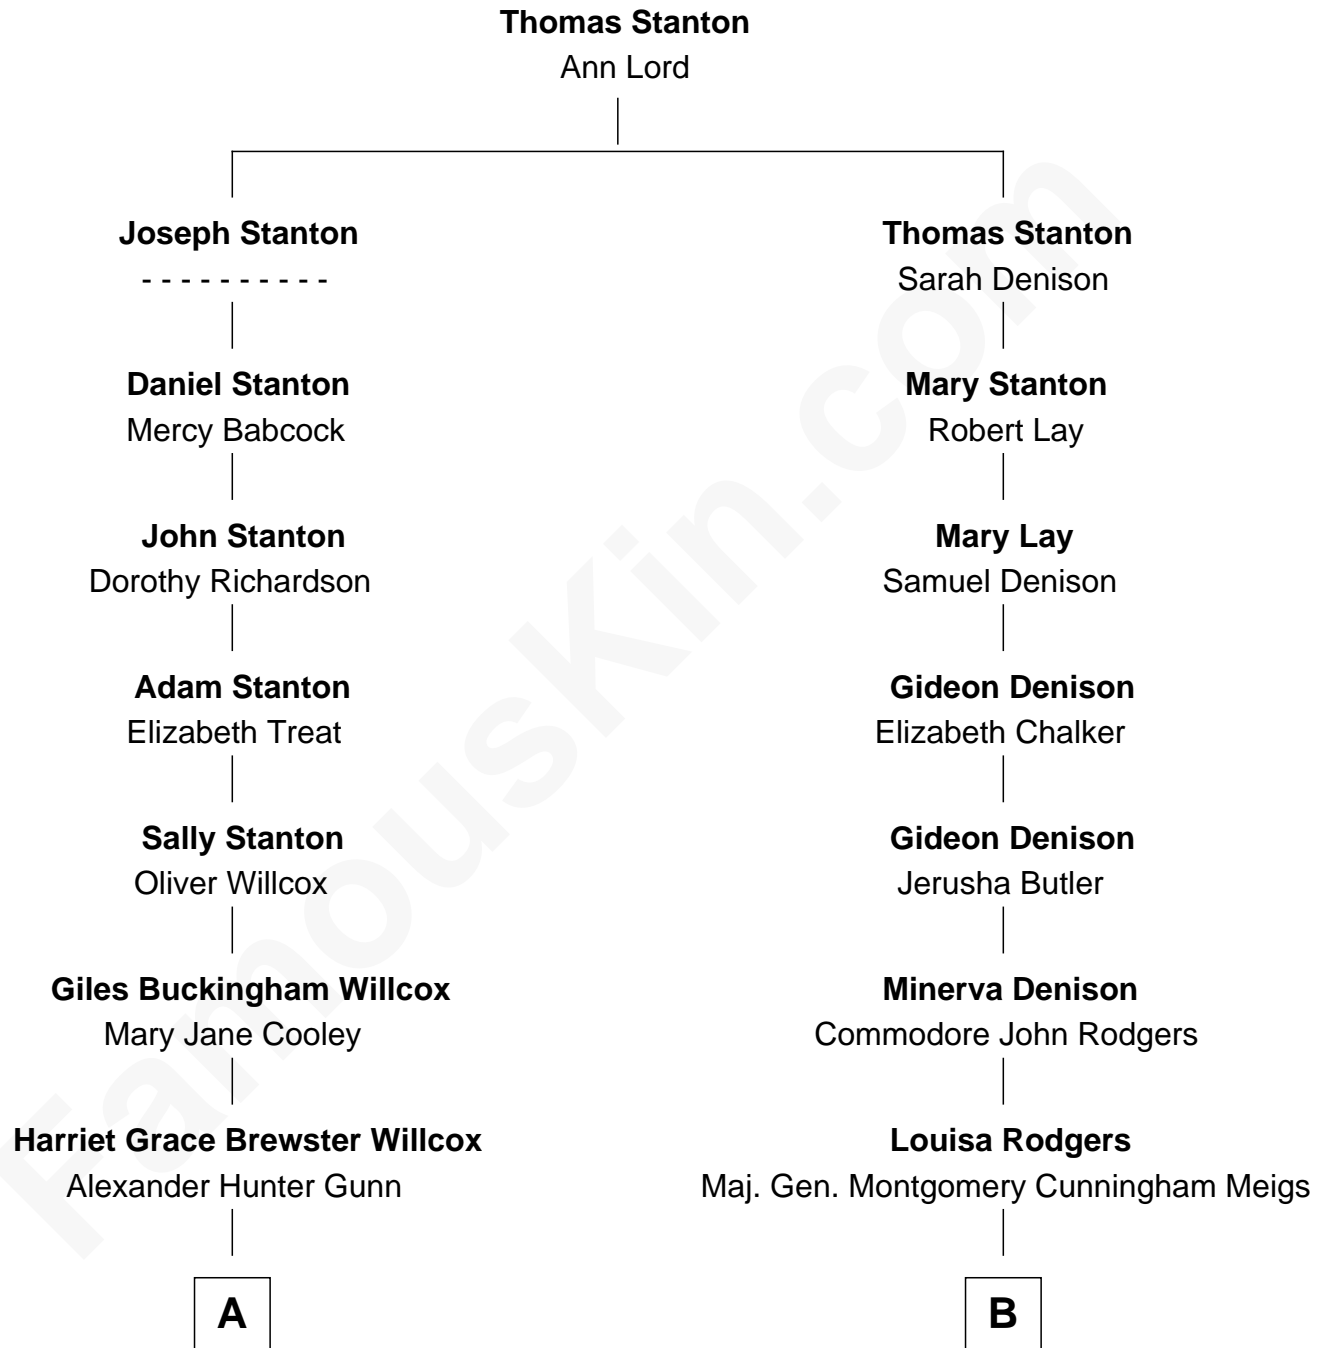

# FamousKin.com Relationship Chart of

**Andrew Shue**

*TV Actor*

9th cousin 2 times removed of

**Parker Stevenson**

*TV and Movie Actor*

**A**

**Mary Brewster Gunn**  
Adoniram Judson Wells

**Anne Brewster Wells**  
James William Shue

**Andrew Shue**  
*TV Actor*

**B**

**Mary Montgomery Meigs**  
Col. Joseph Hancock Taylor

**Evelyn Taylor**  
Eli Kirk Price

**Philip Price**  
Sarah Meade Harrison

**Sarah Meade Price**  
Richard Stevenson Parker

**Parker Stevenson**  
*TV and Movie Actor*