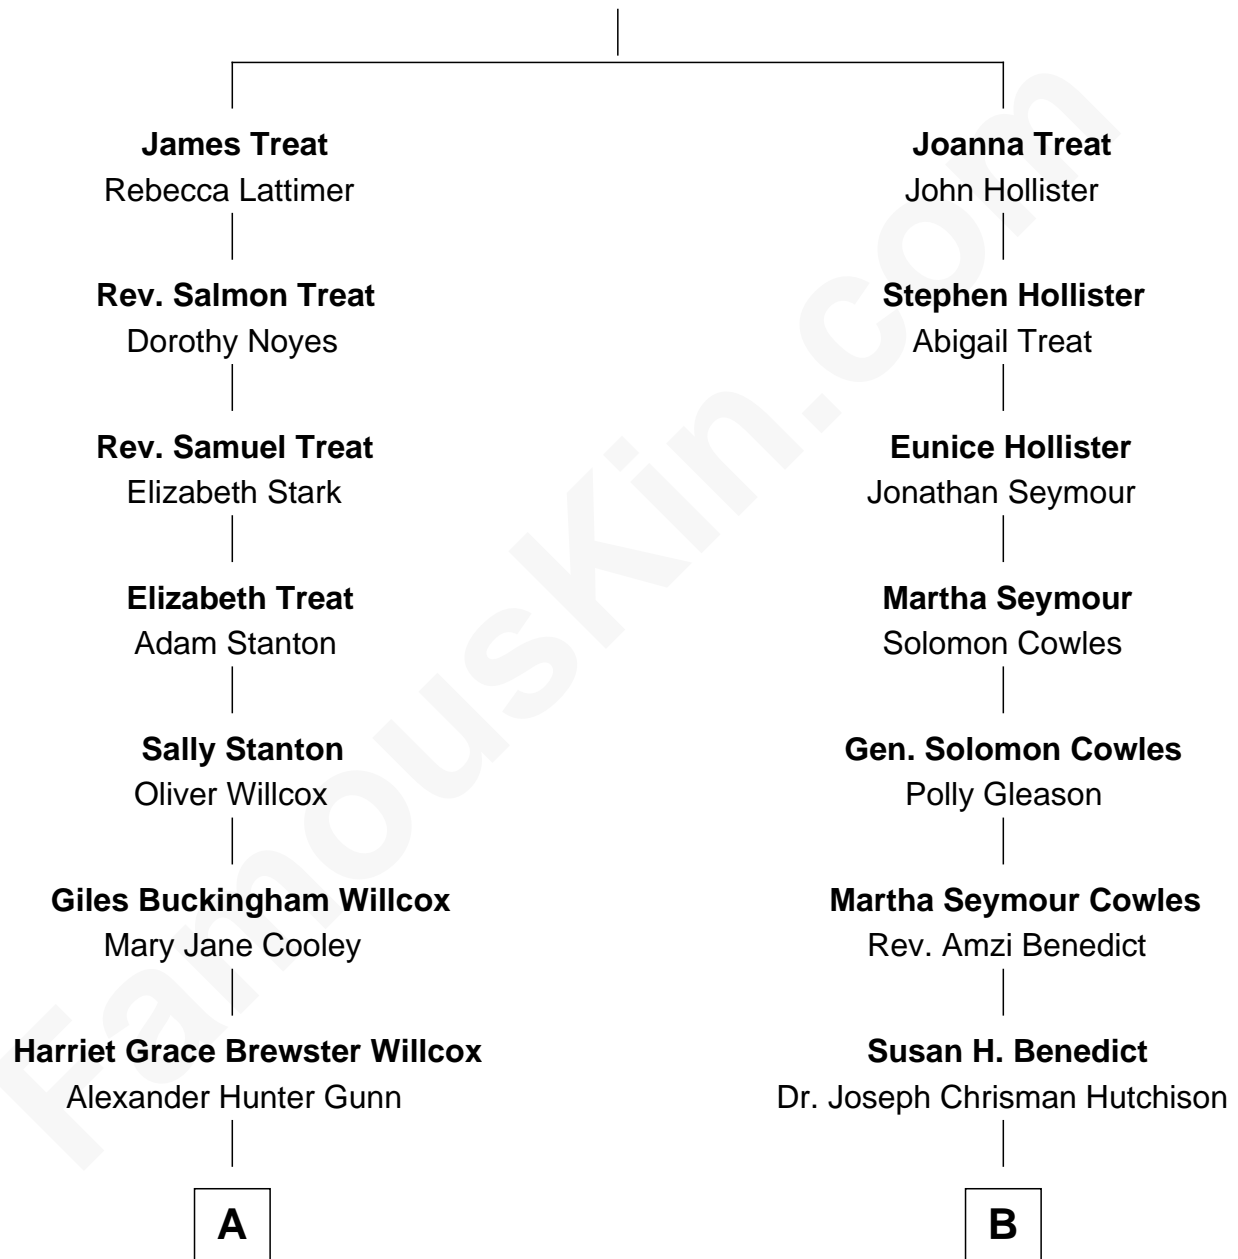

FamousKin.com Relationship Chart of

Andrew Shue

TV Actor

9th cousin 1 time removed of

Parker Stevenson

TV and Movie Actor

Richard Treat

Alice Gaylord

A

Mary Brewster Gunn
Adoniram Judson Wells

Anne Brewster Wells
James William Shue

Andrew Shue
TV Actor

B

Mattie C. Hutchison
Richard Wilson Stevenson

Marion Stevenson
Henry Seabury Parker

Richard Stevenson Parker
Sarah Meade Price