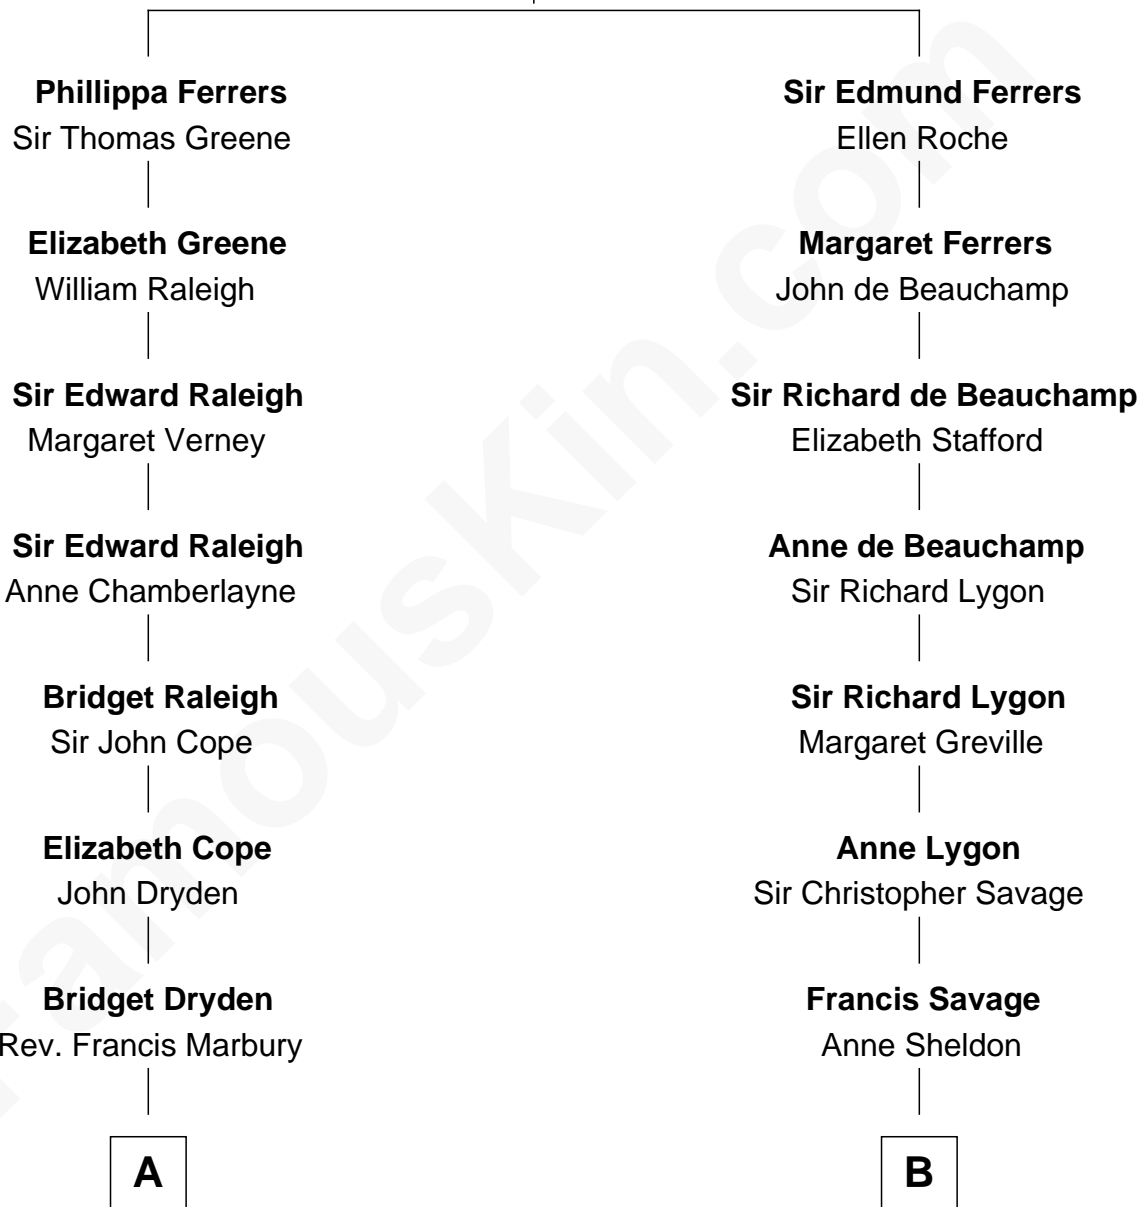

# FamousKin.com Relationship Chart of

**Andrew Shue**

*TV Actor*

20th cousin of

**Parker Stevenson**

*TV and Movie Actor*

**Robert de Ferrers**  
Margaret Despencer

**C**

**Alexander Hunter Gunn**  
Harriet Grace Brewster Willcox

**Mary Brewster Gunn**  
Adoniram Judson Wells

**Anne Brewster Wells**  
James William Shue

**Andrew Shue**  
*TV Actor*

**D**

**Evelyn Taylor**  
Eli Kirk Price