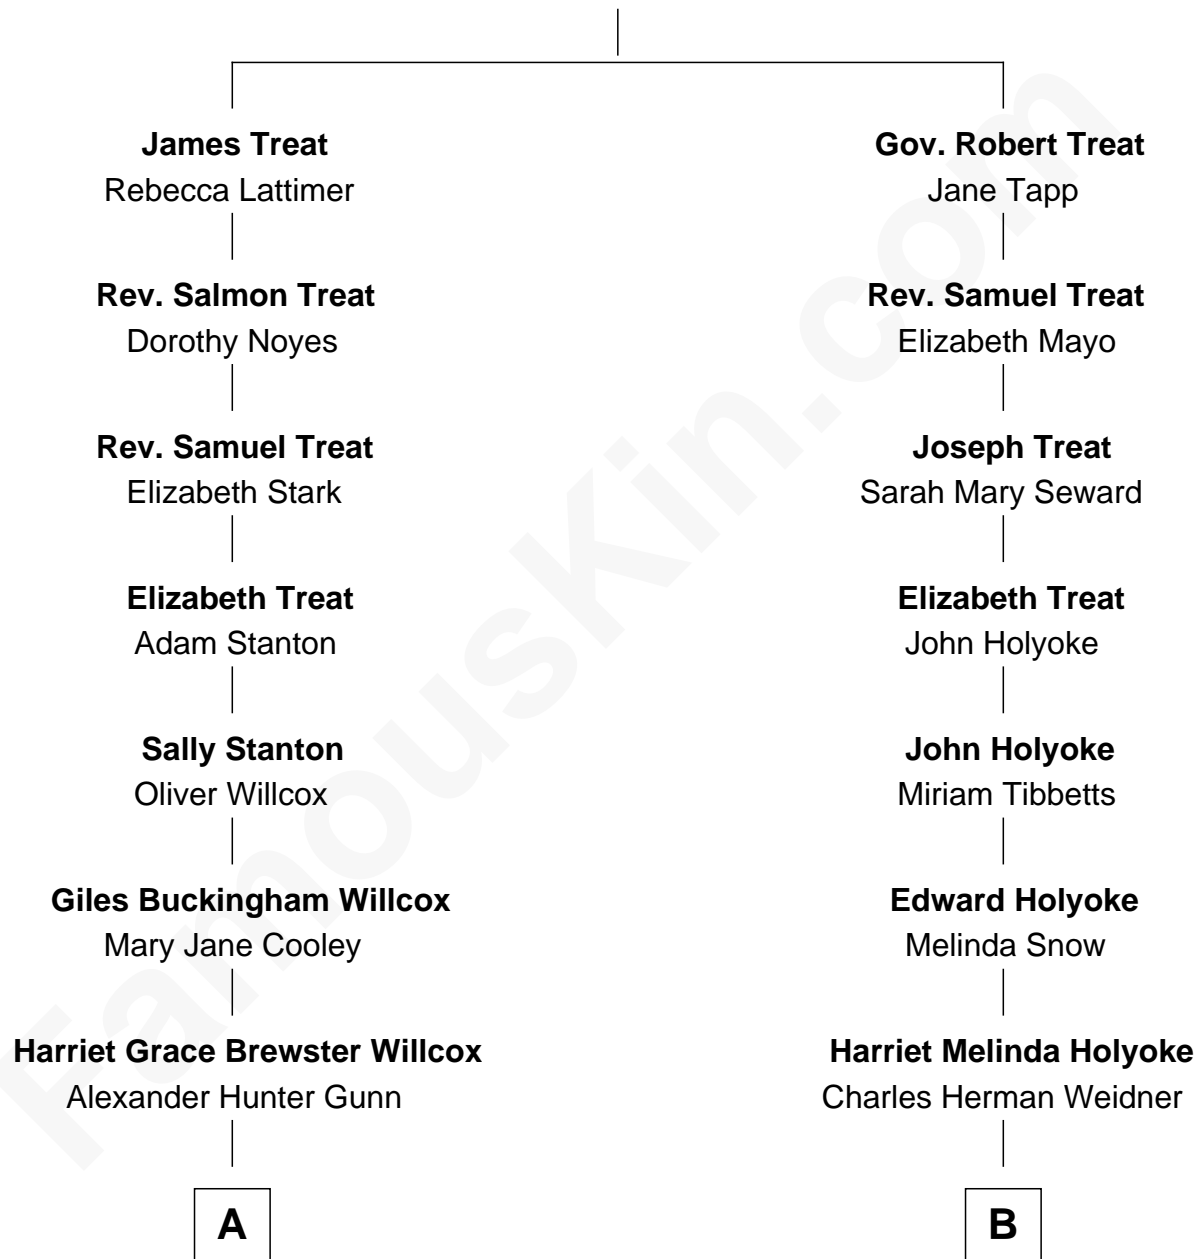

FamousKin.com Relationship Chart of

Andrew Shue

TV Actor

9th cousin 1 time removed of

Zach Snyder

Filmmaker

Richard Treat

Alice Gaylord

A

Mary Brewster Gunn
Adoniram Judson Wells

Anne Brewster Wells
James William Shue

Andrew Shue
TV Actor

B

Rev. David Crawford Weidner
Meta A. Roes

Harriet A. Weidner
Henry Lloyd Snyder

Charles Edward Snyder
Marsha Manley Reeves