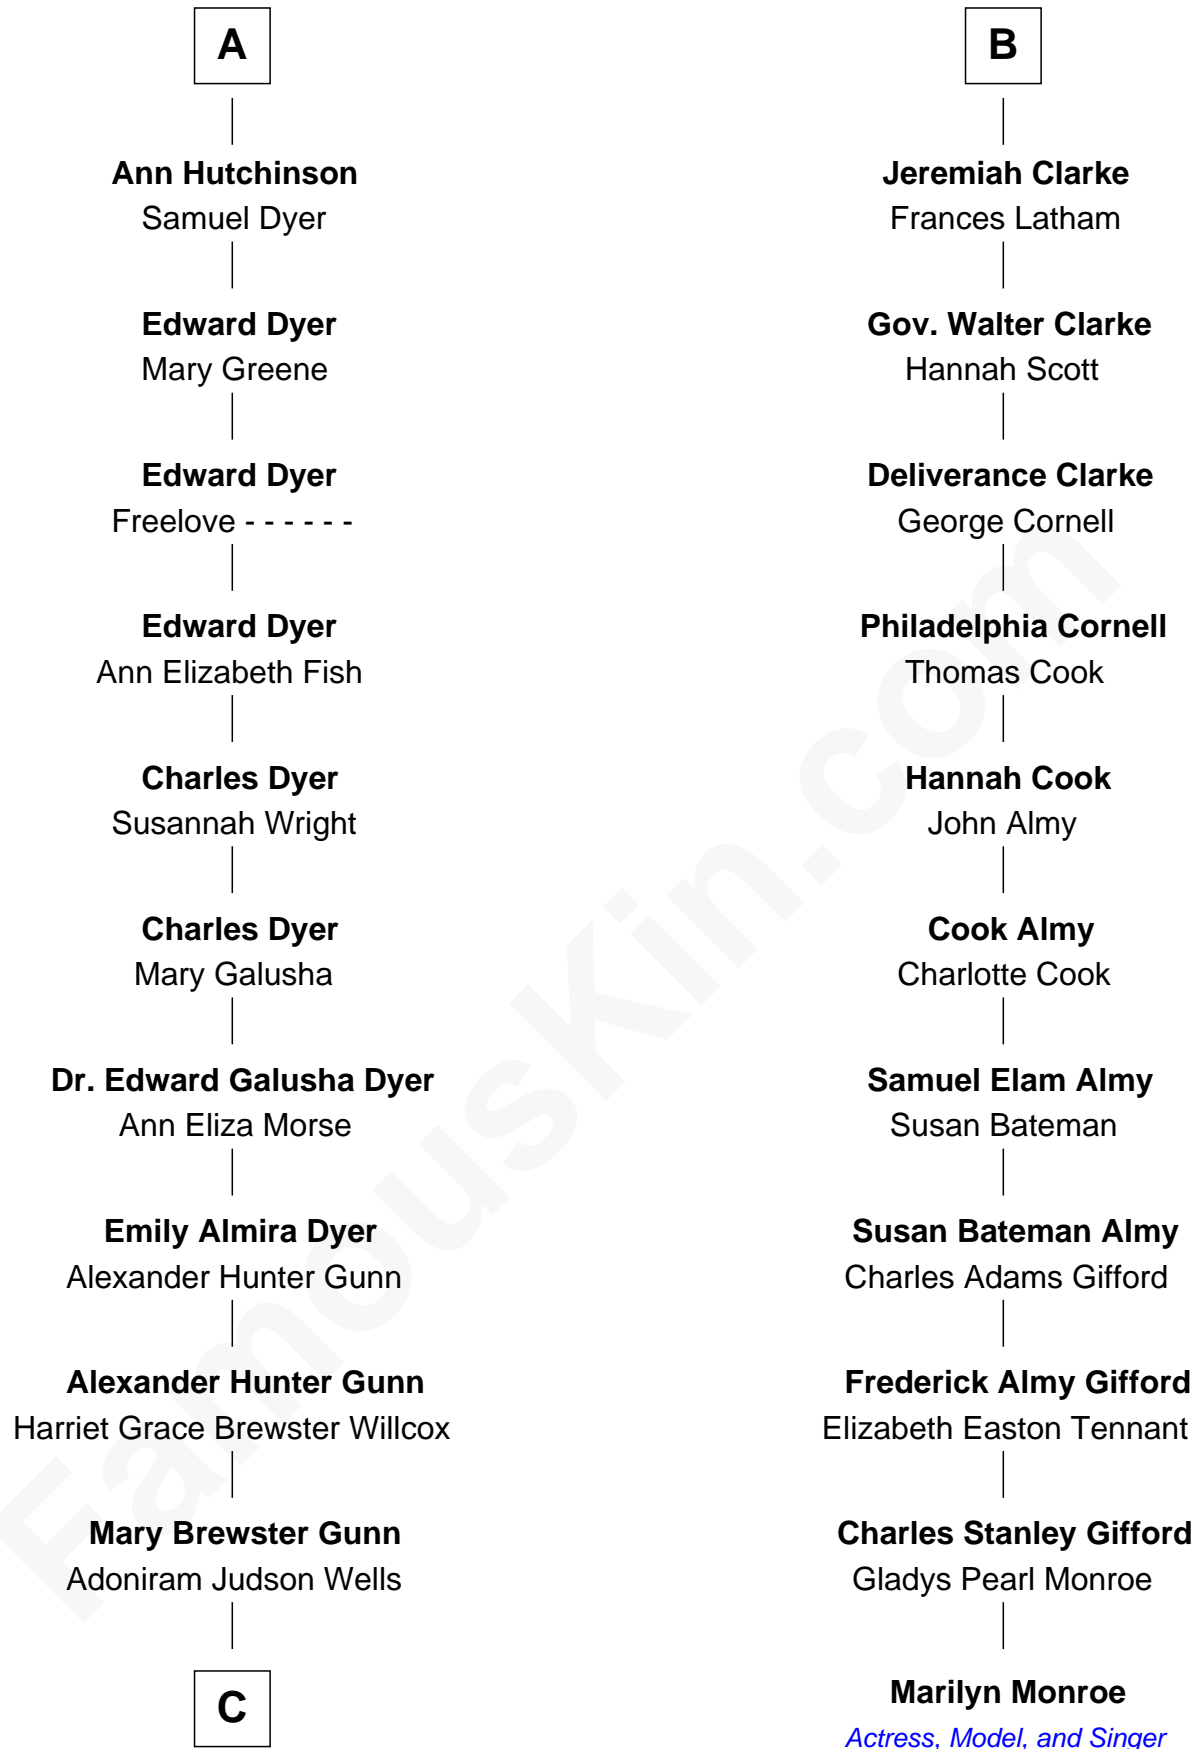

FamousKin.com Relationship Chart of

Andrew Shue

TV Actor

17th cousin 1 time removed of

Marilyn Monroe

Actress, Model, and Singer

Sir Hugh Willoughby

Margaret Freville

Margery Willoughby

Sir Godfrey Hilton

Elizabeth Hilton

Richard Thimbleby

Anne Thimbleby

John Booth

Eleanor Booth

Edward Hamby

William Hamby

Margaret Blewett

Robert Hamby

Elizabeth Arnold

Katherine Hamby

Edward Hutchinson

A

Isabel Willoughby

Anthony Cave

Mary Cave

Sir Jerome Weston

Mary Weston

William Clerke

B

C

Anne Brewster Wells