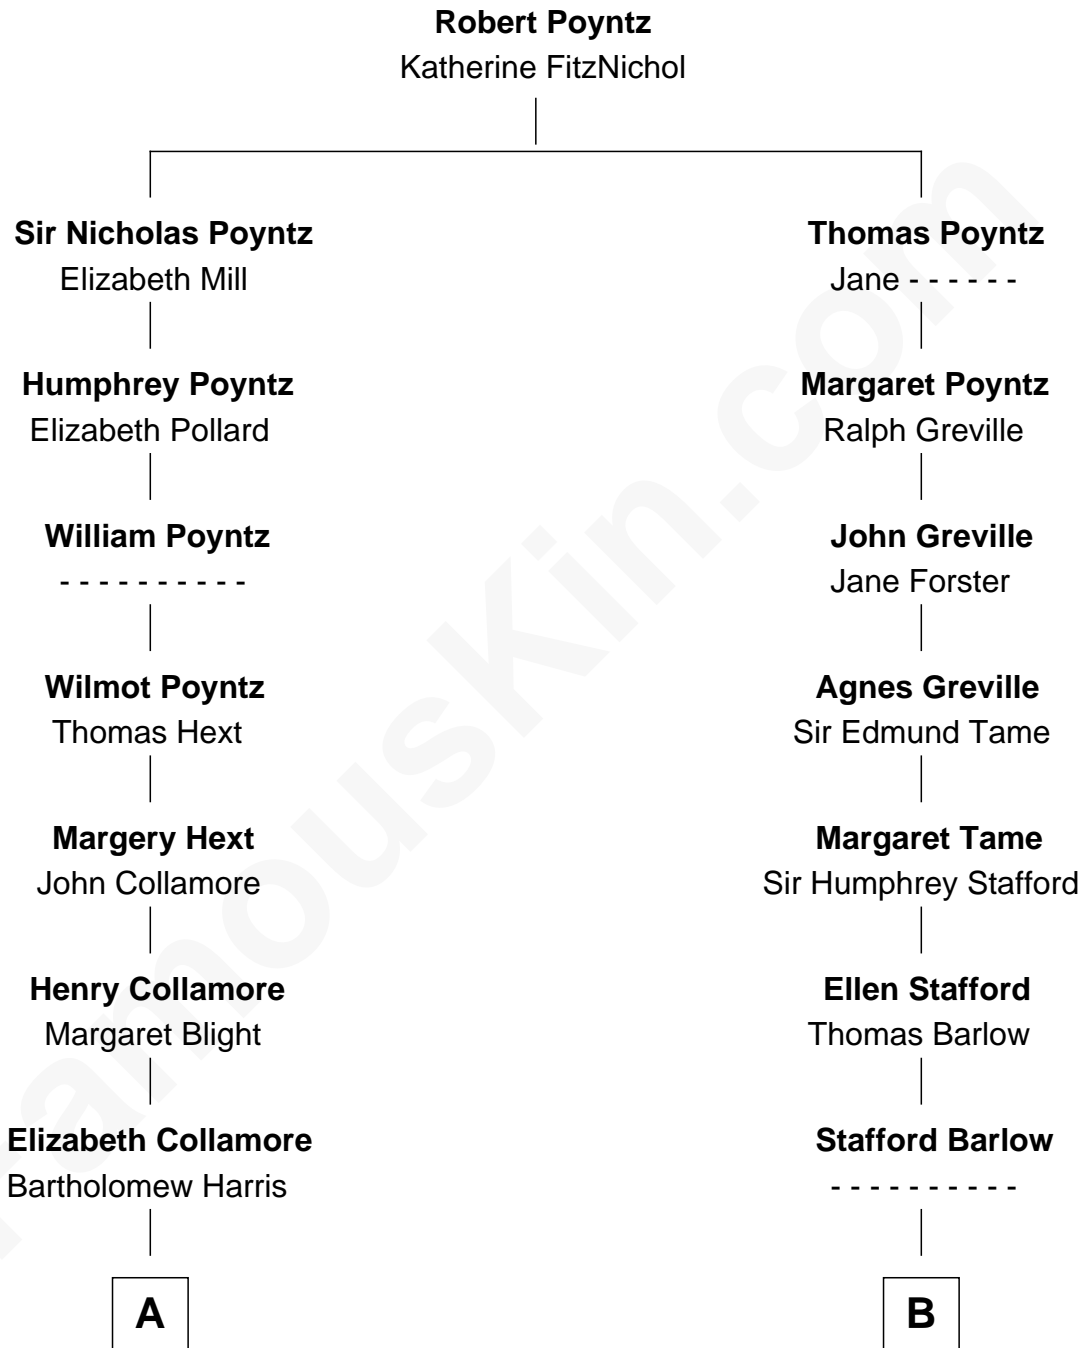

FamousKin.com Relationship Chart of

Andrew Shue

TV Actor

16th cousin 2 times removed of

Marilyn Monroe

Actress, Model, and Singer

C

Anne Brewster Wells

James William Shue

Andrew Shue

TV Actor

FamousKin.com