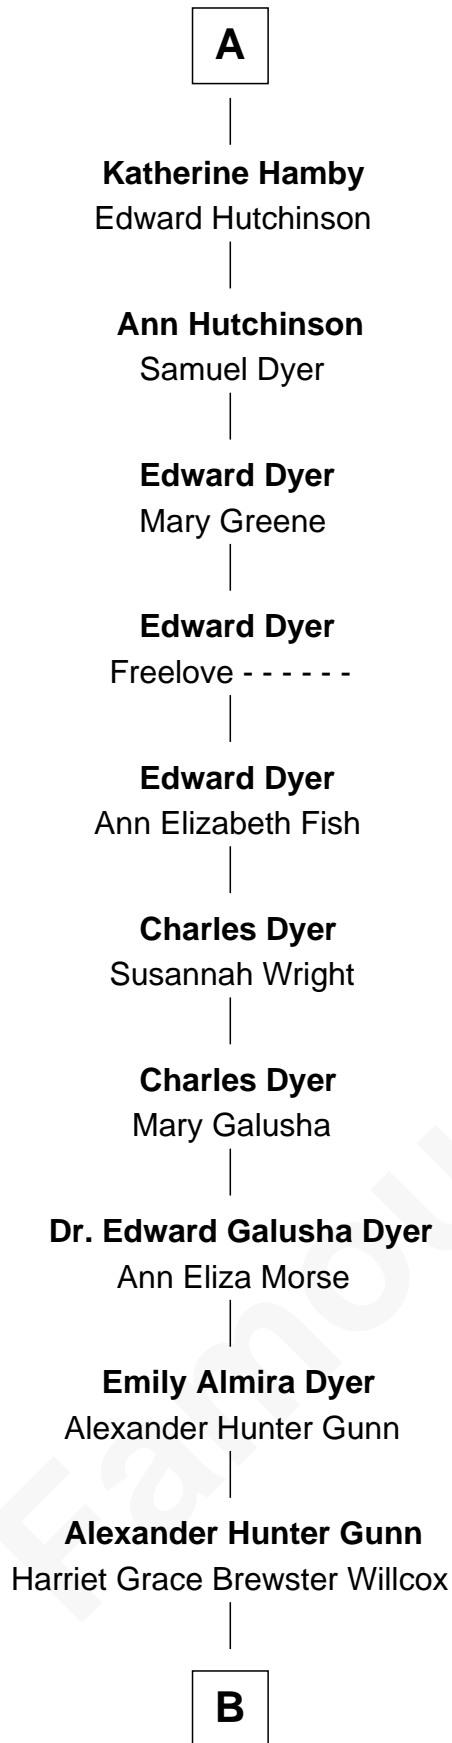

# FamousKin.com Relationship Chart of

**Andrew Shue**

*TV Actor*

6th cousin 13 times removed of

**Edmund Waller**

*English Poet and Politician*

**Sir Baldwin Freville**

Maude le Scrope

**Margaret Freville**

Sir Hugh Willoughby

**Margery Willoughby**

Sir Godfrey Hilton

**Elizabeth Hilton**

Richard Thimbleby

**Anne Thimbleby**

John Booth

**Eleanor Booth**

Edward Hamby

**William Hamby**

Margaret Blewett

**Robert Hamby**

Elizabeth Arnold

**A**

**Elizabeth Freville**

Anne Cave

**Anne Hampden**

Robert Waller

**Edmund Waller**

*English Poet and Politician*

**B**

—  
**Mary Brewster Gunn**  
Adoniram Judson Wells

—  
**Anne Brewster Wells**  
James William Shue