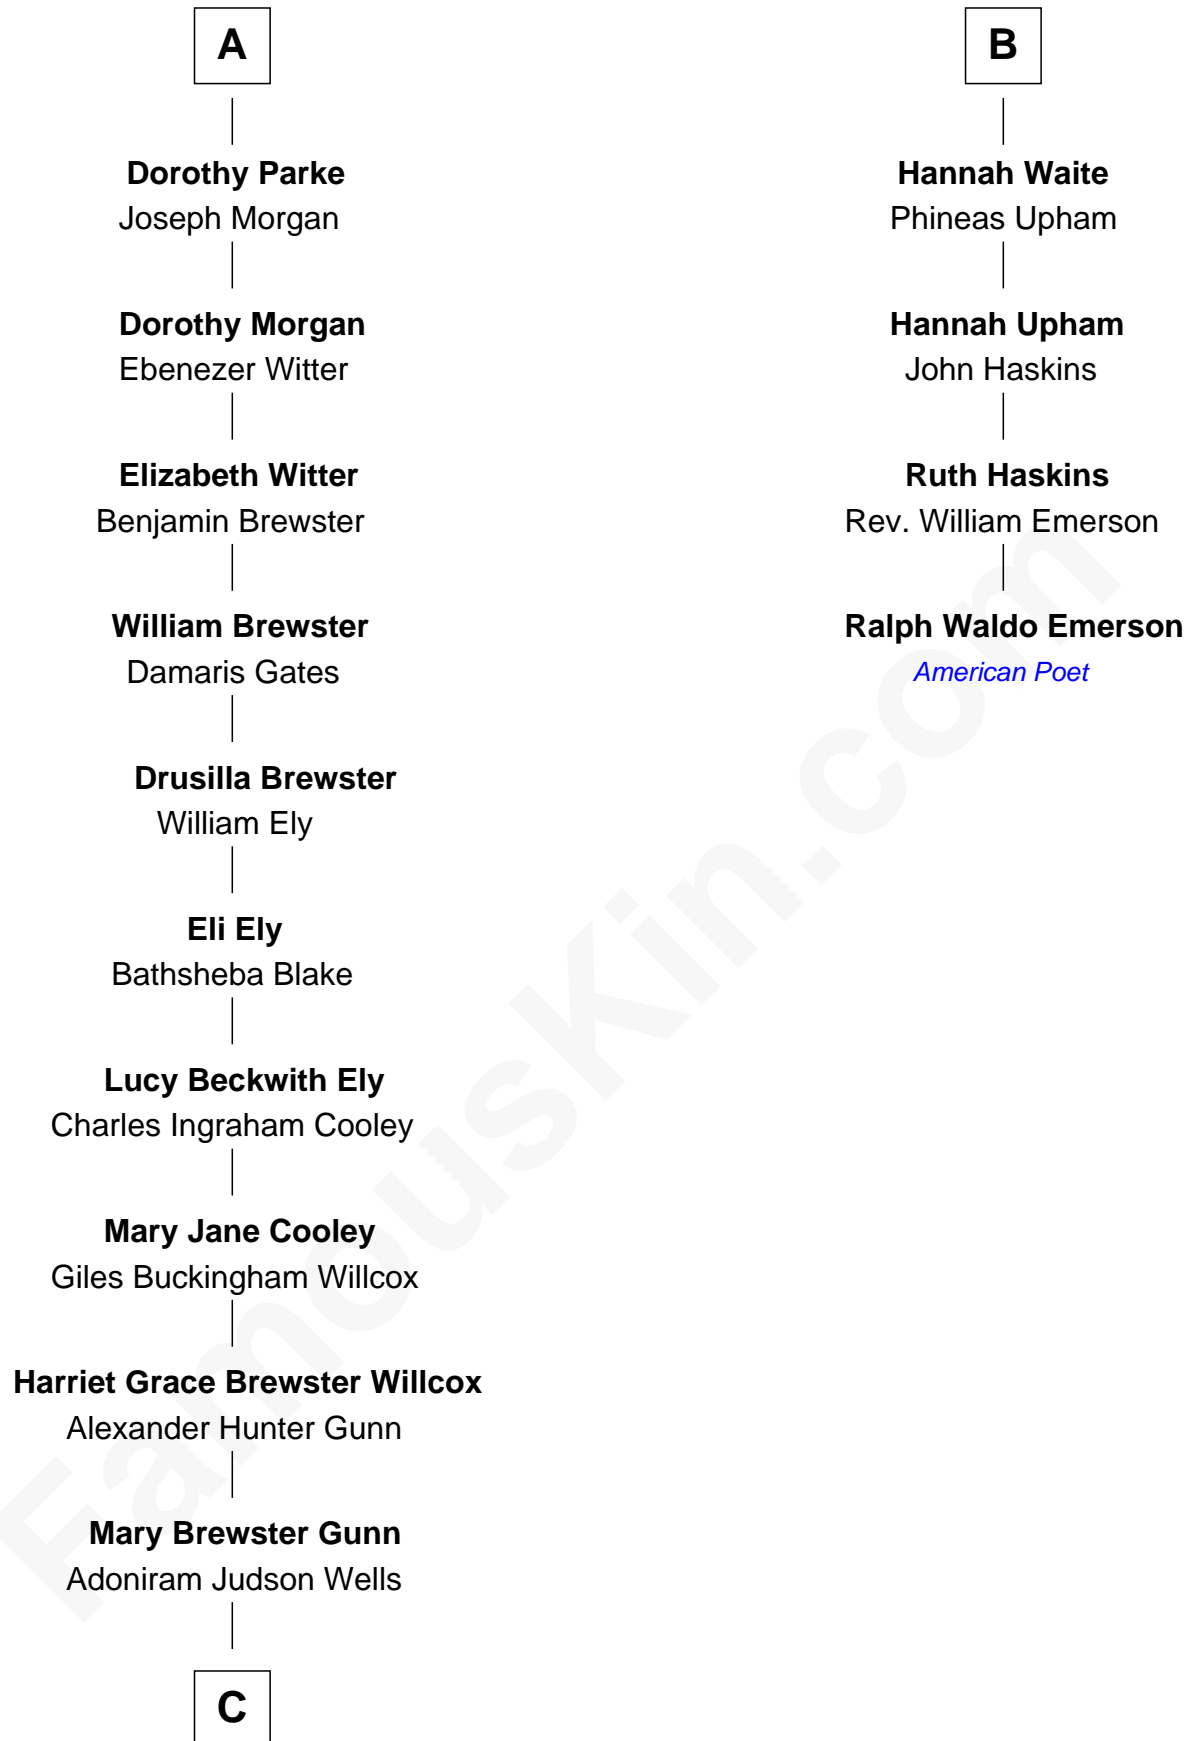

# FamousKin.com Relationship Chart of

**Andrew Shue**

*TV Actor*

10th cousin 8 times removed of

**Ralph Waldo Emerson**

*American Poet*

**John Giffard**  
Agnes Winslow

**Thomas Giffard**  
Joan Langston

**Amy Giffard**  
Richard Samwell

**Susanna Samwell**  
Peter Edwards

**Edward Edwards**  
Ursula Coles

**Margaret Edwards**  
Henry Freeman

**Alice Freeman**  
John Thompson

**Dorothy Thompson**  
Thomas Parke

**A**

**Roger Giffard**  
Mary Nanseglos

**Nicholas Giffard**  
Agnes Master

**Margaret Giffard**  
Hugh Sargent

**Roger Sargent**  
Ellen Makerness

**Rev. William Sargent**  
Sarah - - - - -

**John Sargent**  
Lydia Chipman

**Lydia Sargent**  
Joseph Waite

**B**

C

—  
**Anne Brewster Wells**

James William Shue

—  
**Andrew Shue**

*TV Actor*

FamousKin.com