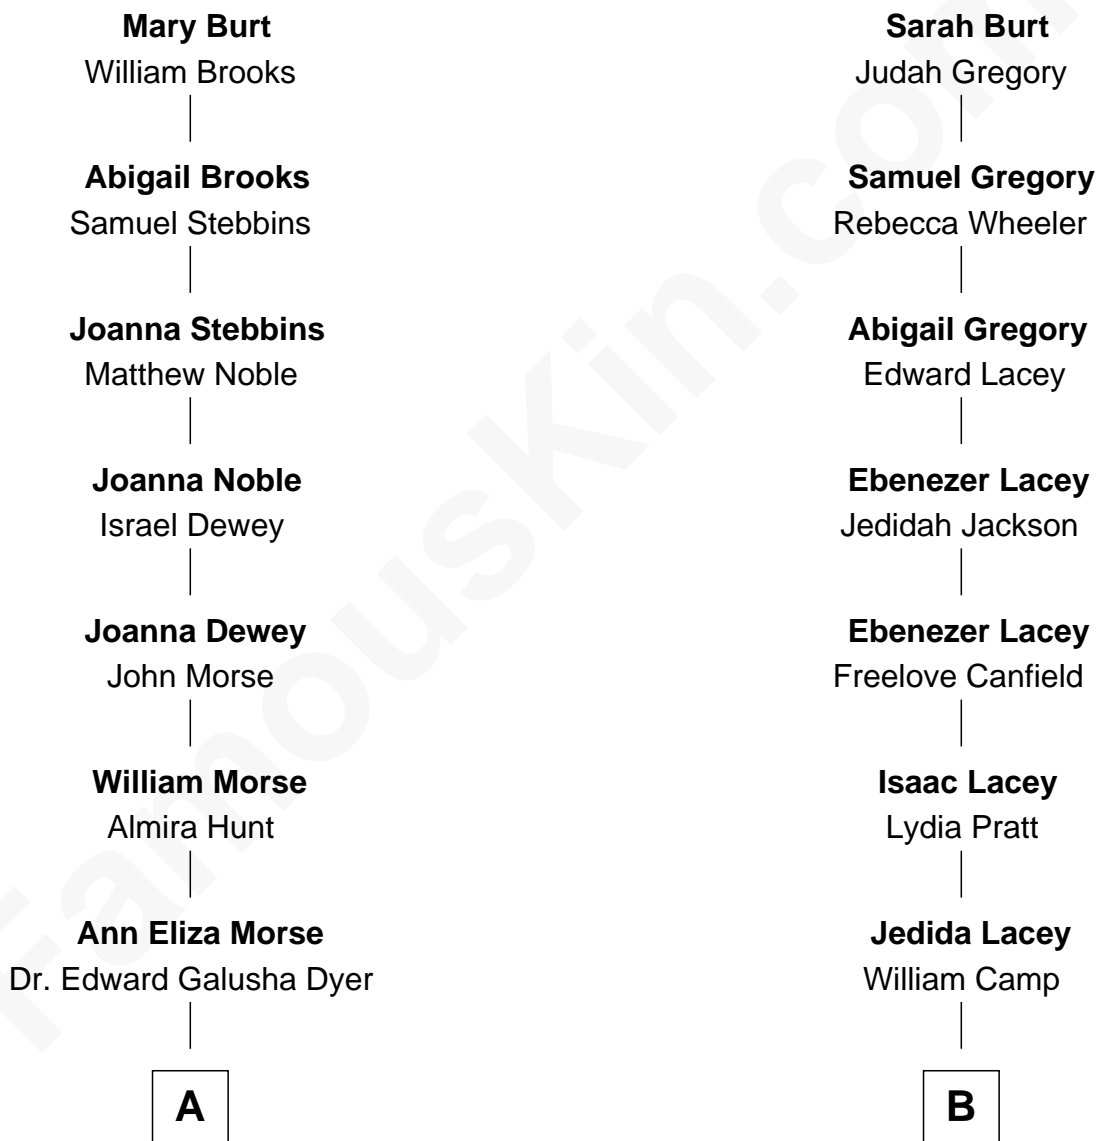

FamousKin.com Relationship Chart of

Andrew Shue

TV Actor

11th cousin 2 times removed of

Sydney Biddle Barrows

Mayflower Madam

Henry Burt
Eulalia Marche

A

Emily Almira Dyer
Alexander Hunter Gunn

Alexander Hunter Gunn
Harriet Grace Brewster Willcox

Mary Brewster Gunn
Adoniram Judson Wells

Anne Brewster Wells
James William Shue

Andrew Shue
TV Actor

B

Anna Camp
Treat Bosworth