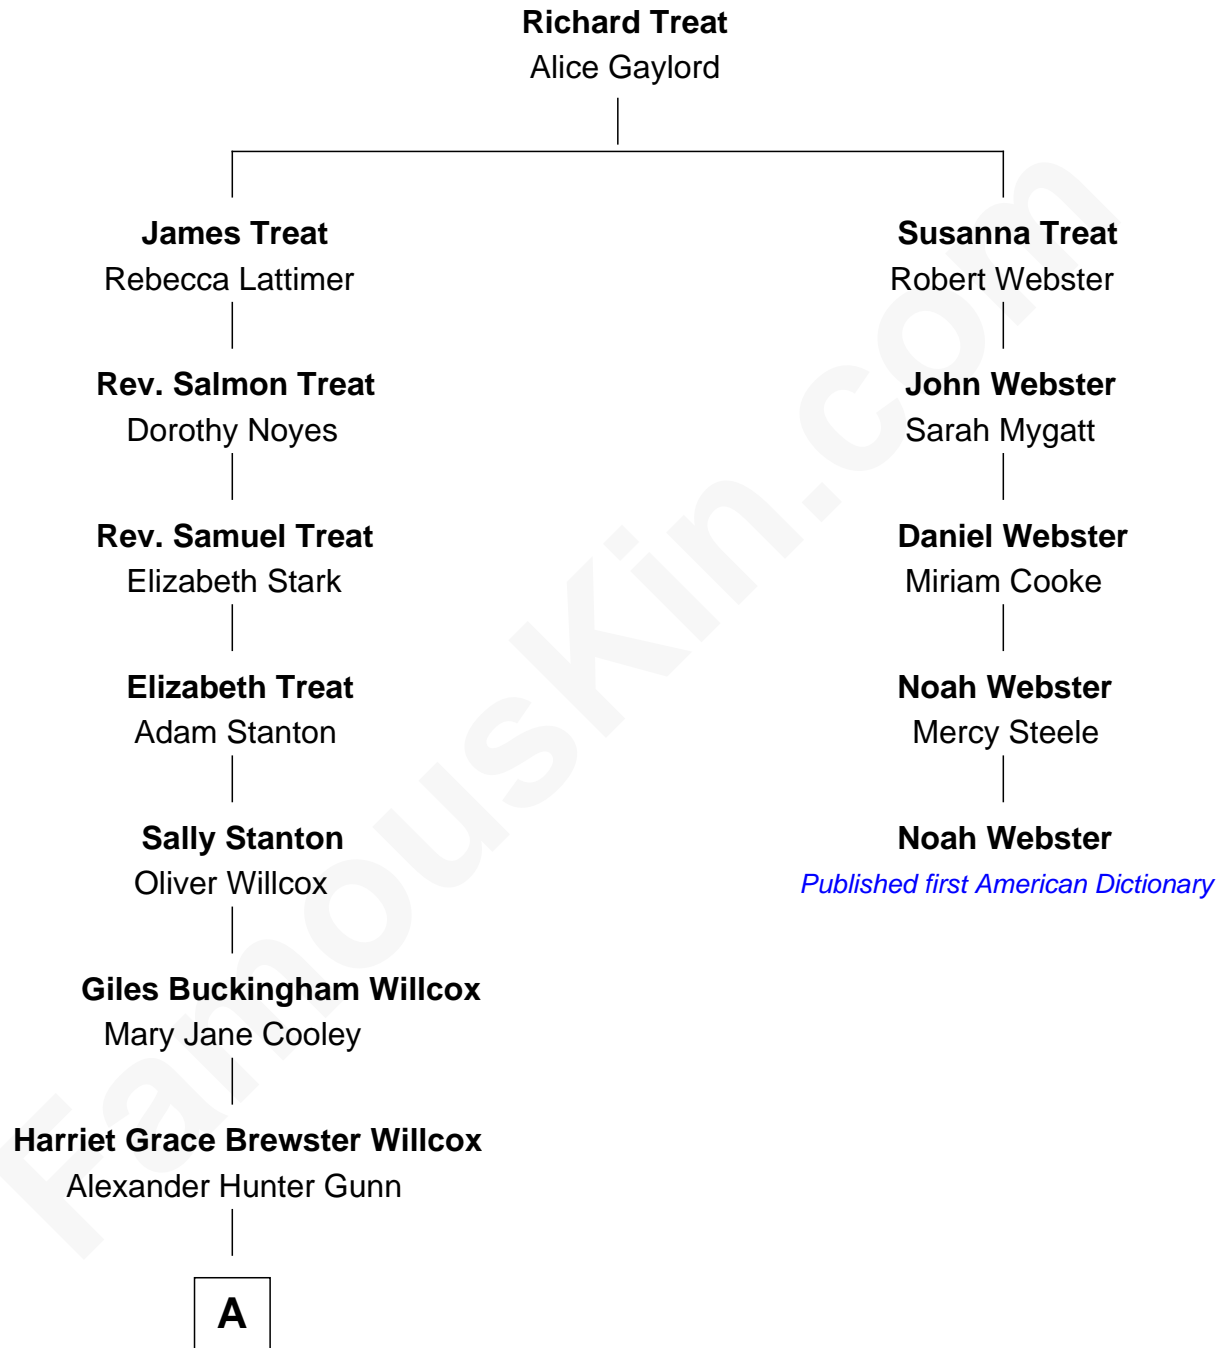

FamousKin.com Relationship Chart of

Andrew Shue

TV Actor

4th cousin 5 times removed of

Noah Webster

Published first American Dictionary

A

—
Mary Brewster Gunn
Adoniram Judson Wells

—
Anne Brewster Wells
James William Shue

—
Andrew Shue
TV Actor

FamousKin.com