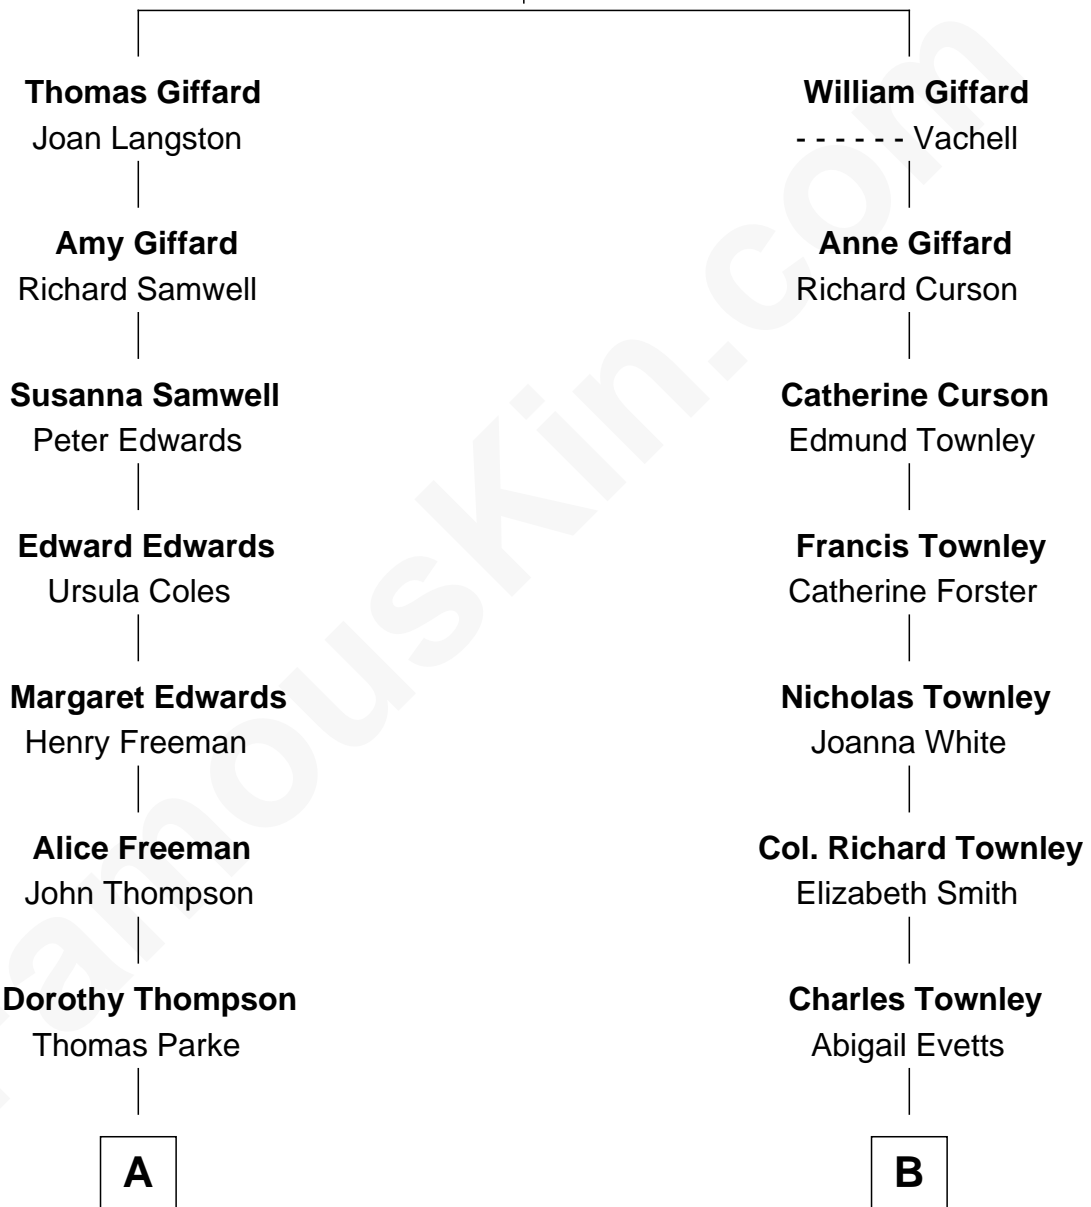

FamousKin.com Relationship Chart of

Andrew Shue

TV Actor

11th cousin 7 times removed of

Stephen Crane

Author of The Red Badge of Courage

John Giffard
Agnes Winslow

C

Anne Brewster Wells

James William Shue

Andrew Shue

TV Actor

FamousKin.com