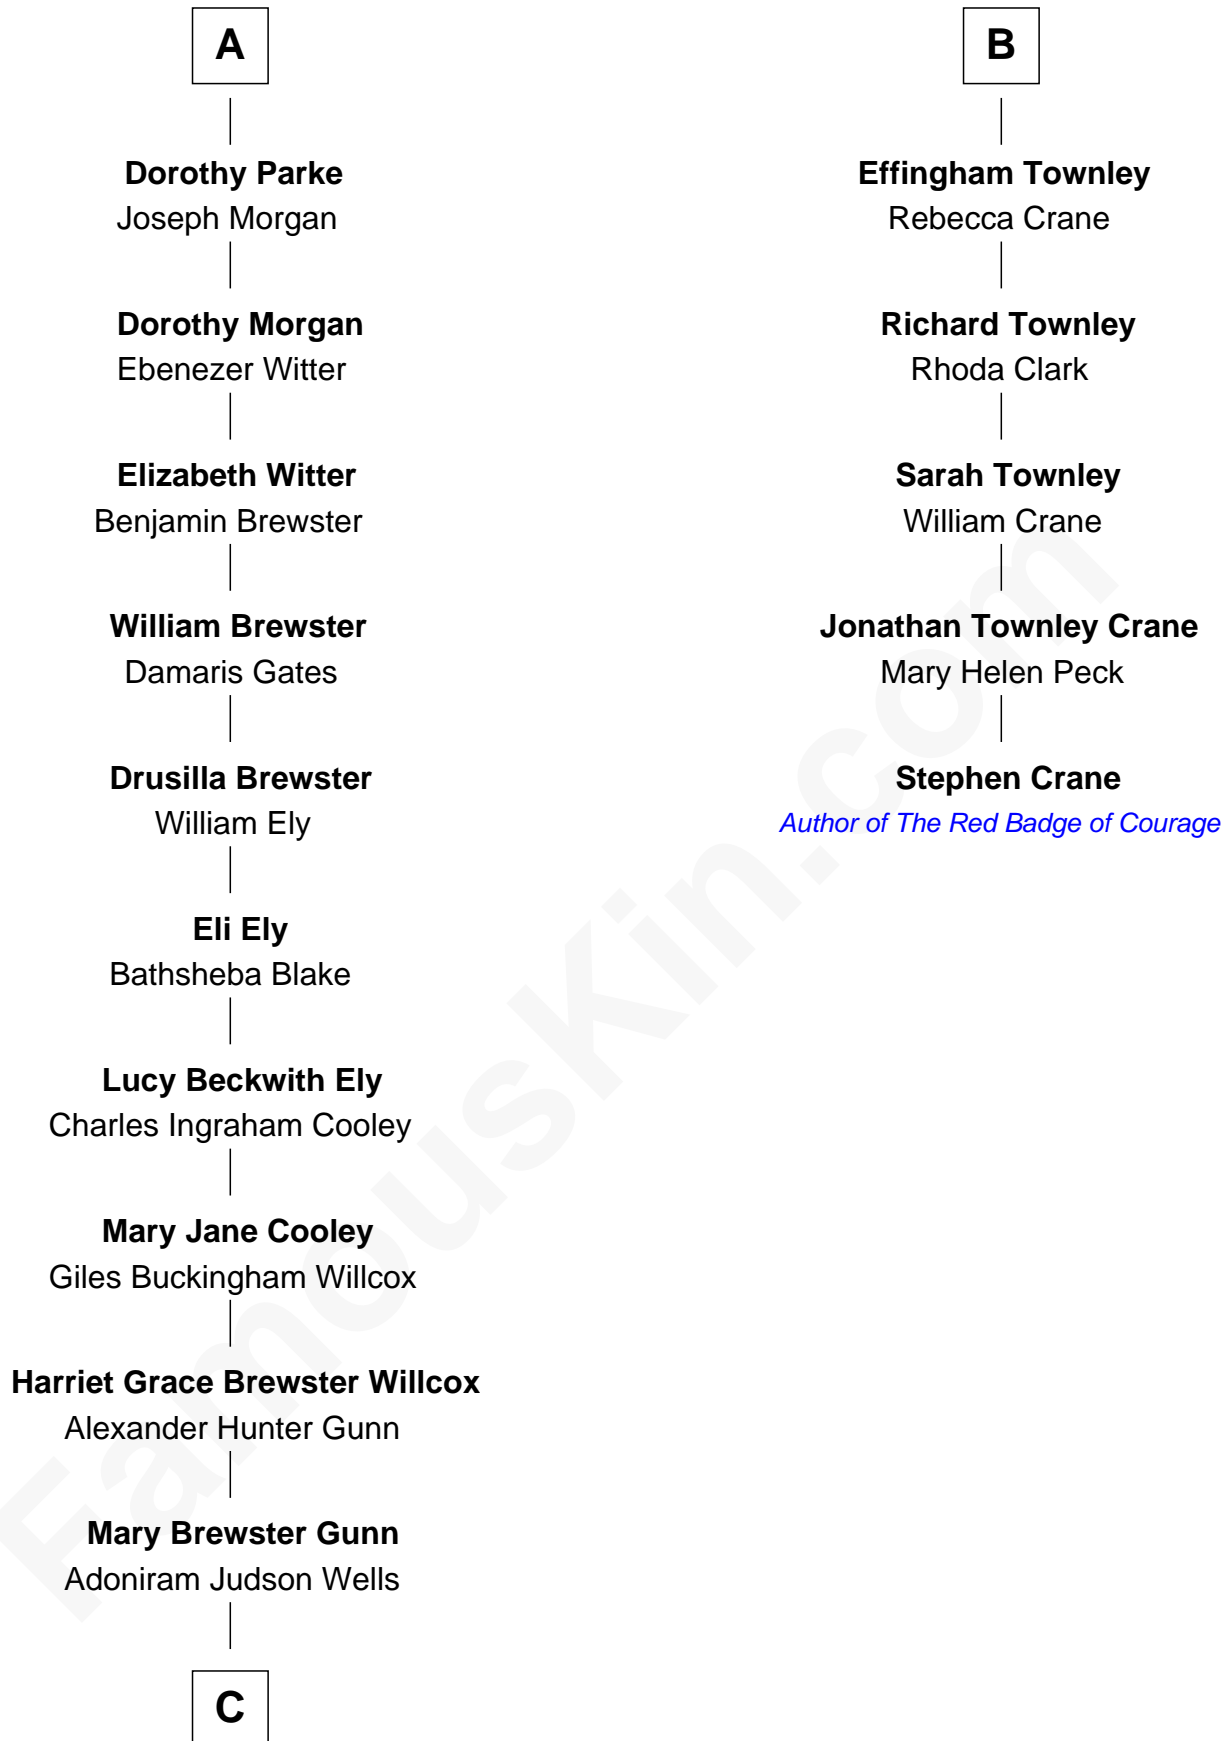

FamousKin.com Relationship Chart of

Andrew Shue

TV Actor

11th cousin 7 times removed of

Stephen Crane

Author of The Red Badge of Courage

John Giffard
Agnes Winslow

C