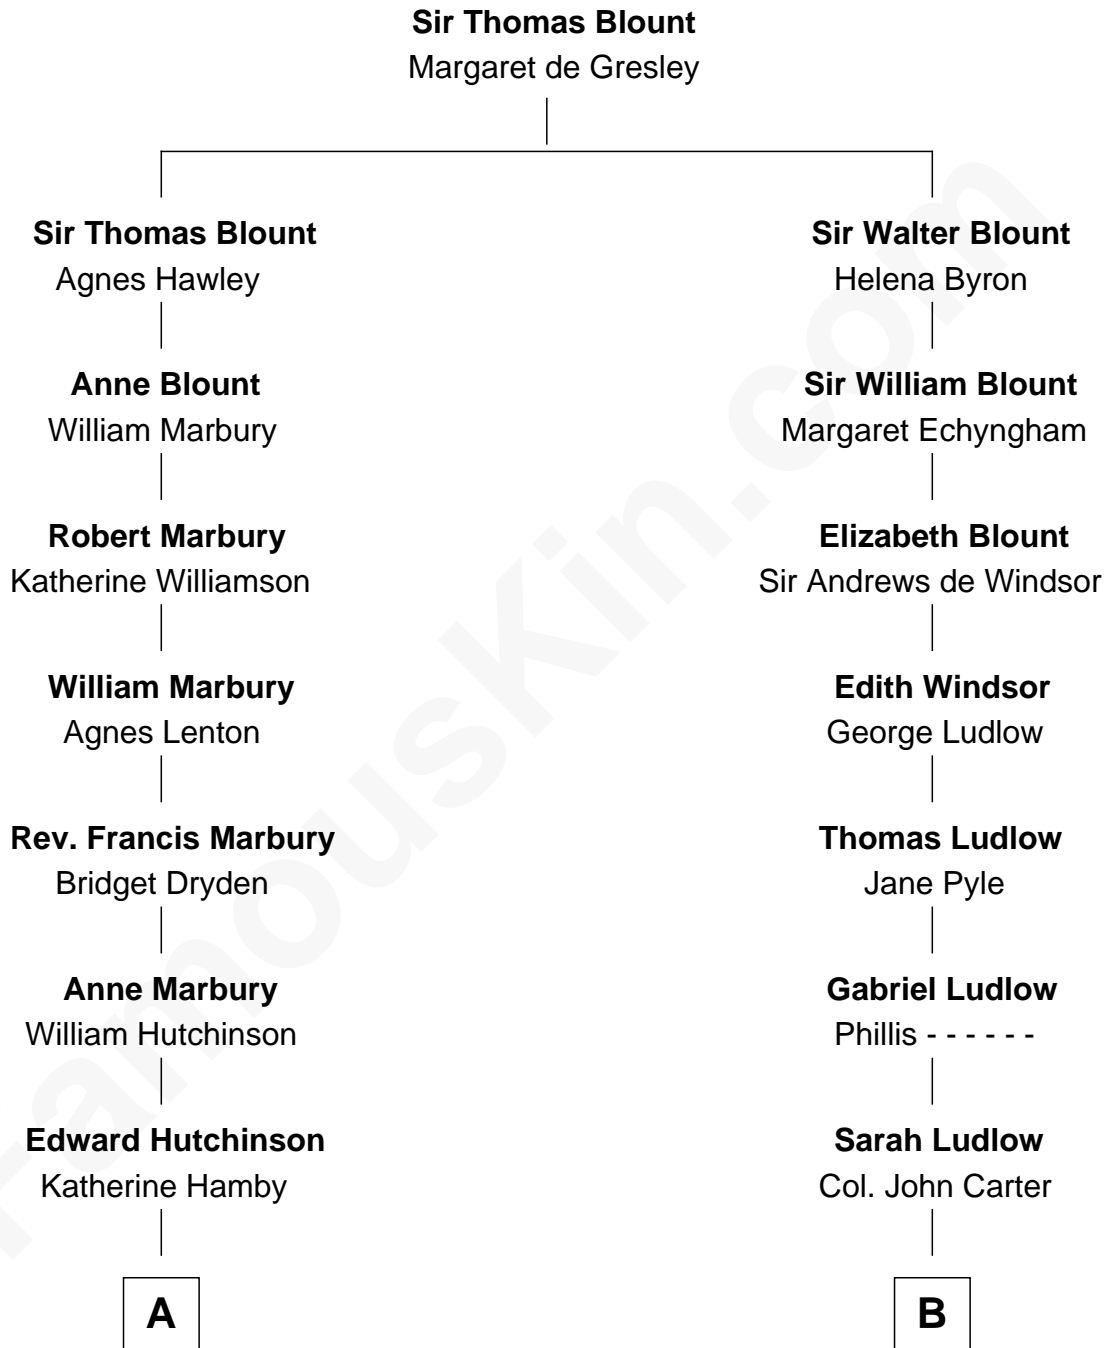

# FamousKin.com Relationship Chart of

**Andrew Shue**

*TV Actor*

10th cousin 8 times removed of

**Thomas Nelson**

*Signer of the Declaration of Independence*

**C**

—  
**Anne Brewster Wells**

James William Shue

—  
**Andrew Shue**

*TV Actor*

FamousKin.com