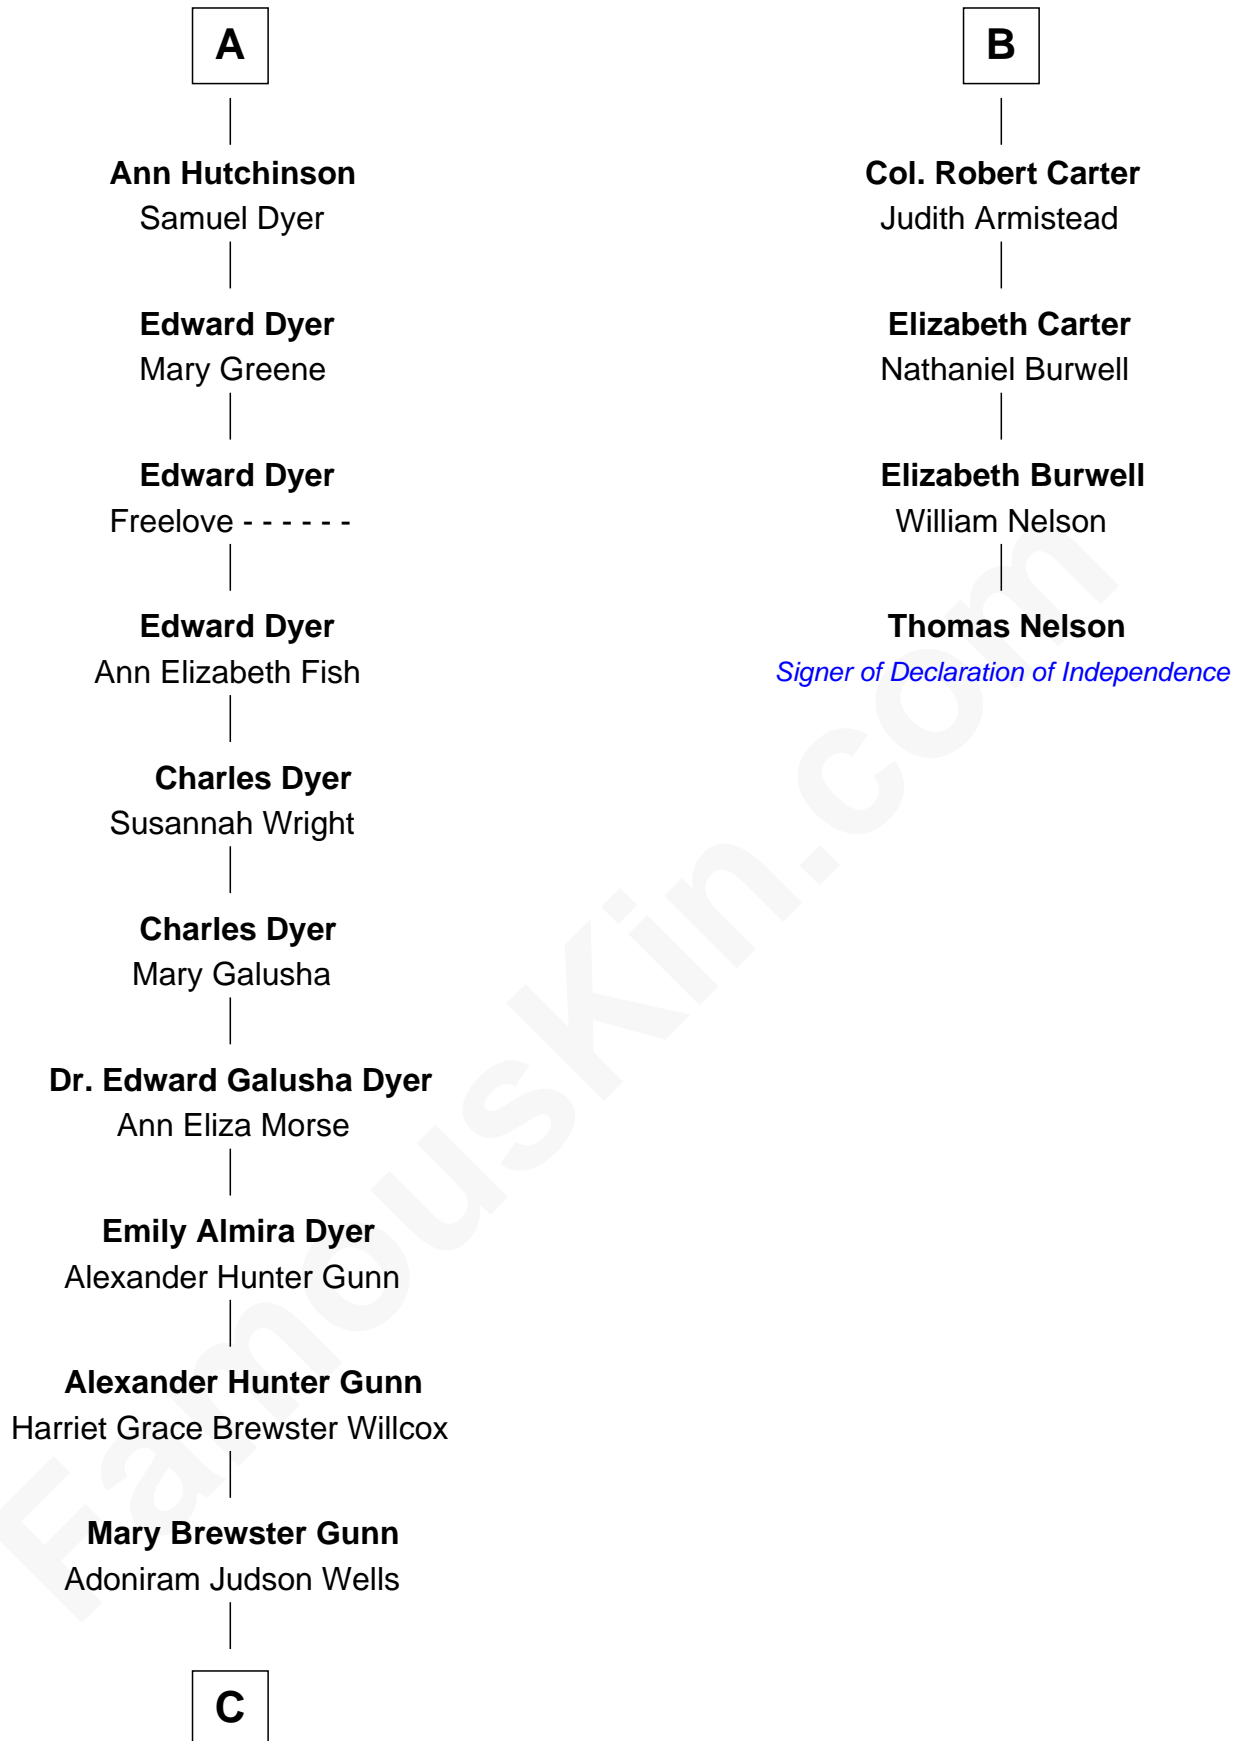

# FamousKin.com Relationship Chart of

**Andrew Shue**

*TV Actor*

10th cousin 8 times removed of

**Thomas Nelson**

*Signer of the Declaration of Independence*

**C**

—  
**Anne Brewster Wells**

James William Shue

—  
**Andrew Shue**

*TV Actor*

FamousKin.com