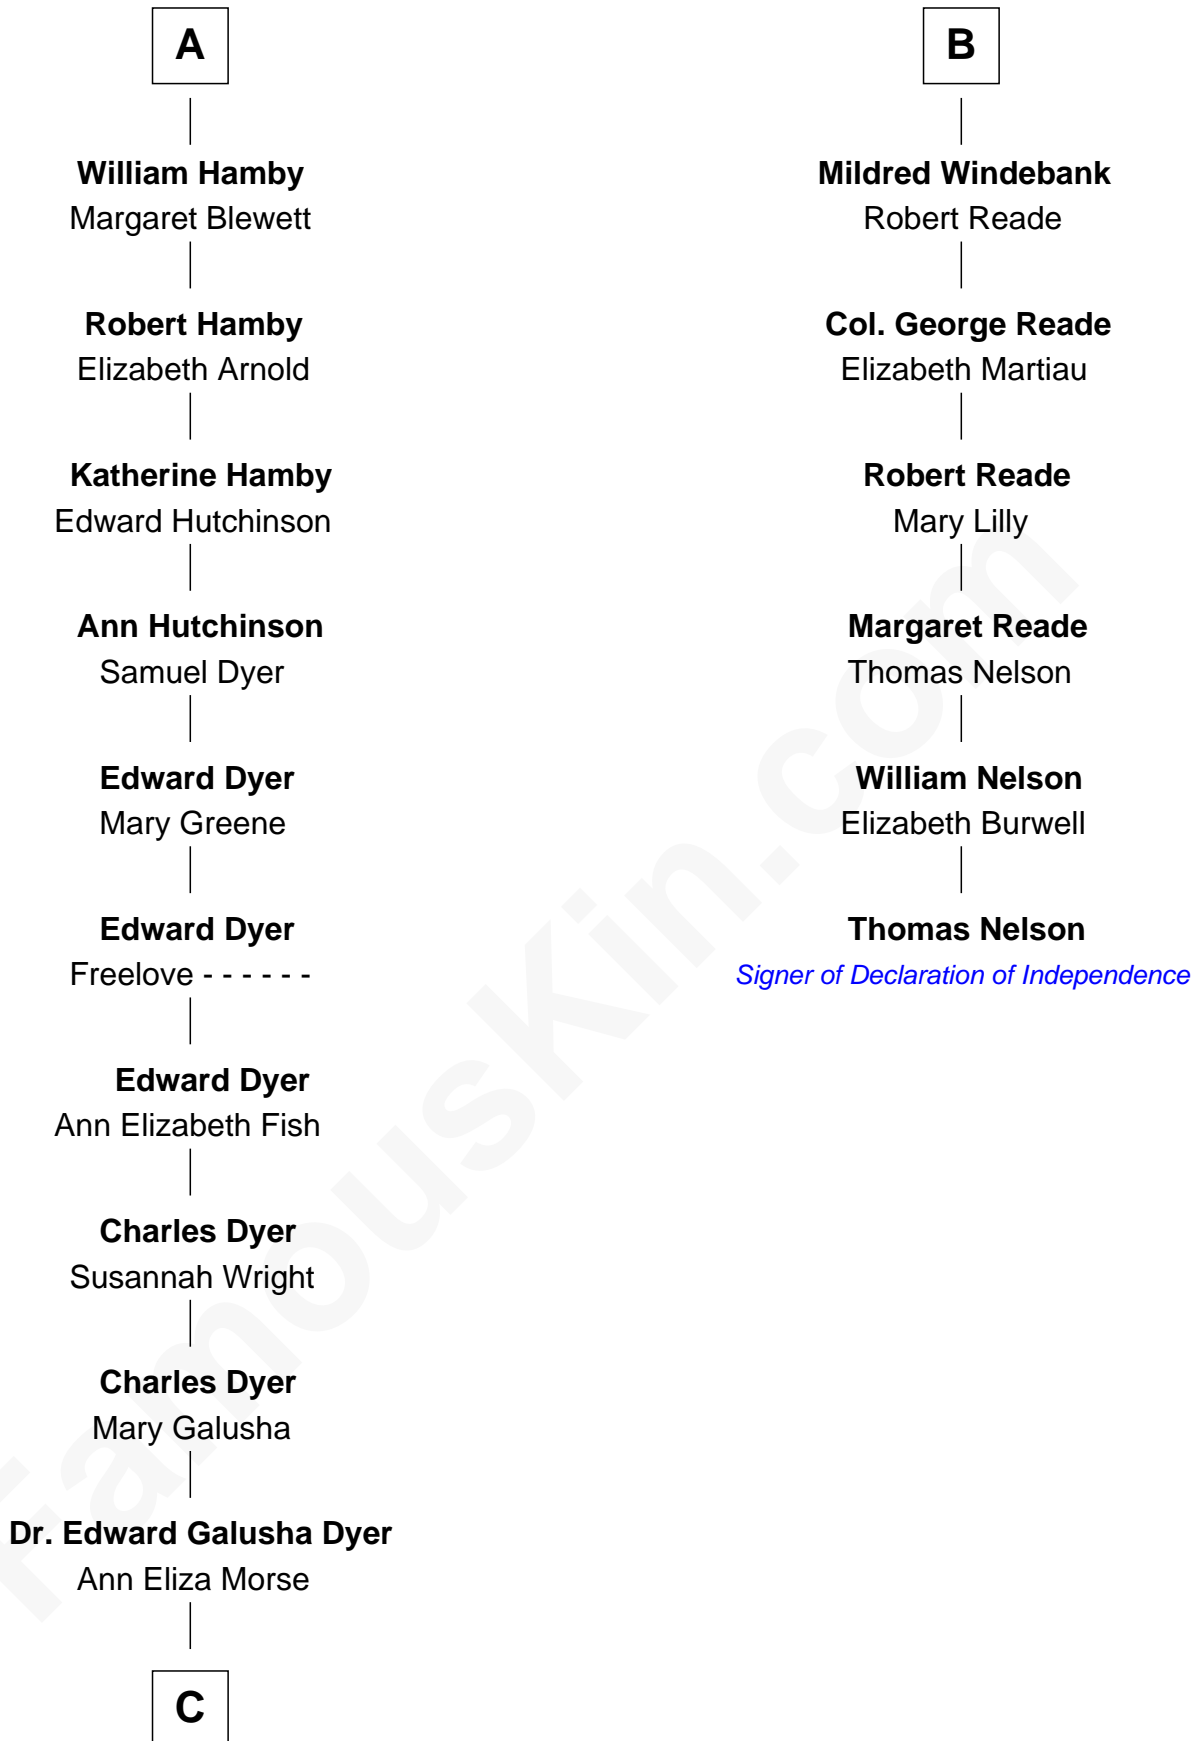

FamousKin.com Relationship Chart of

Andrew Shue

TV Actor

12th cousin 9 times removed of

Thomas Nelson

Signer of the Declaration of Independence

John de Welles

Maud de Roos

Ann Sparrow

Sir Edward Dymoke

Anne Talboys

Frances Dymoke

Sir Thomas Windebank

B

C

Emily Almira Dyer
Alexander Hunter Gunn