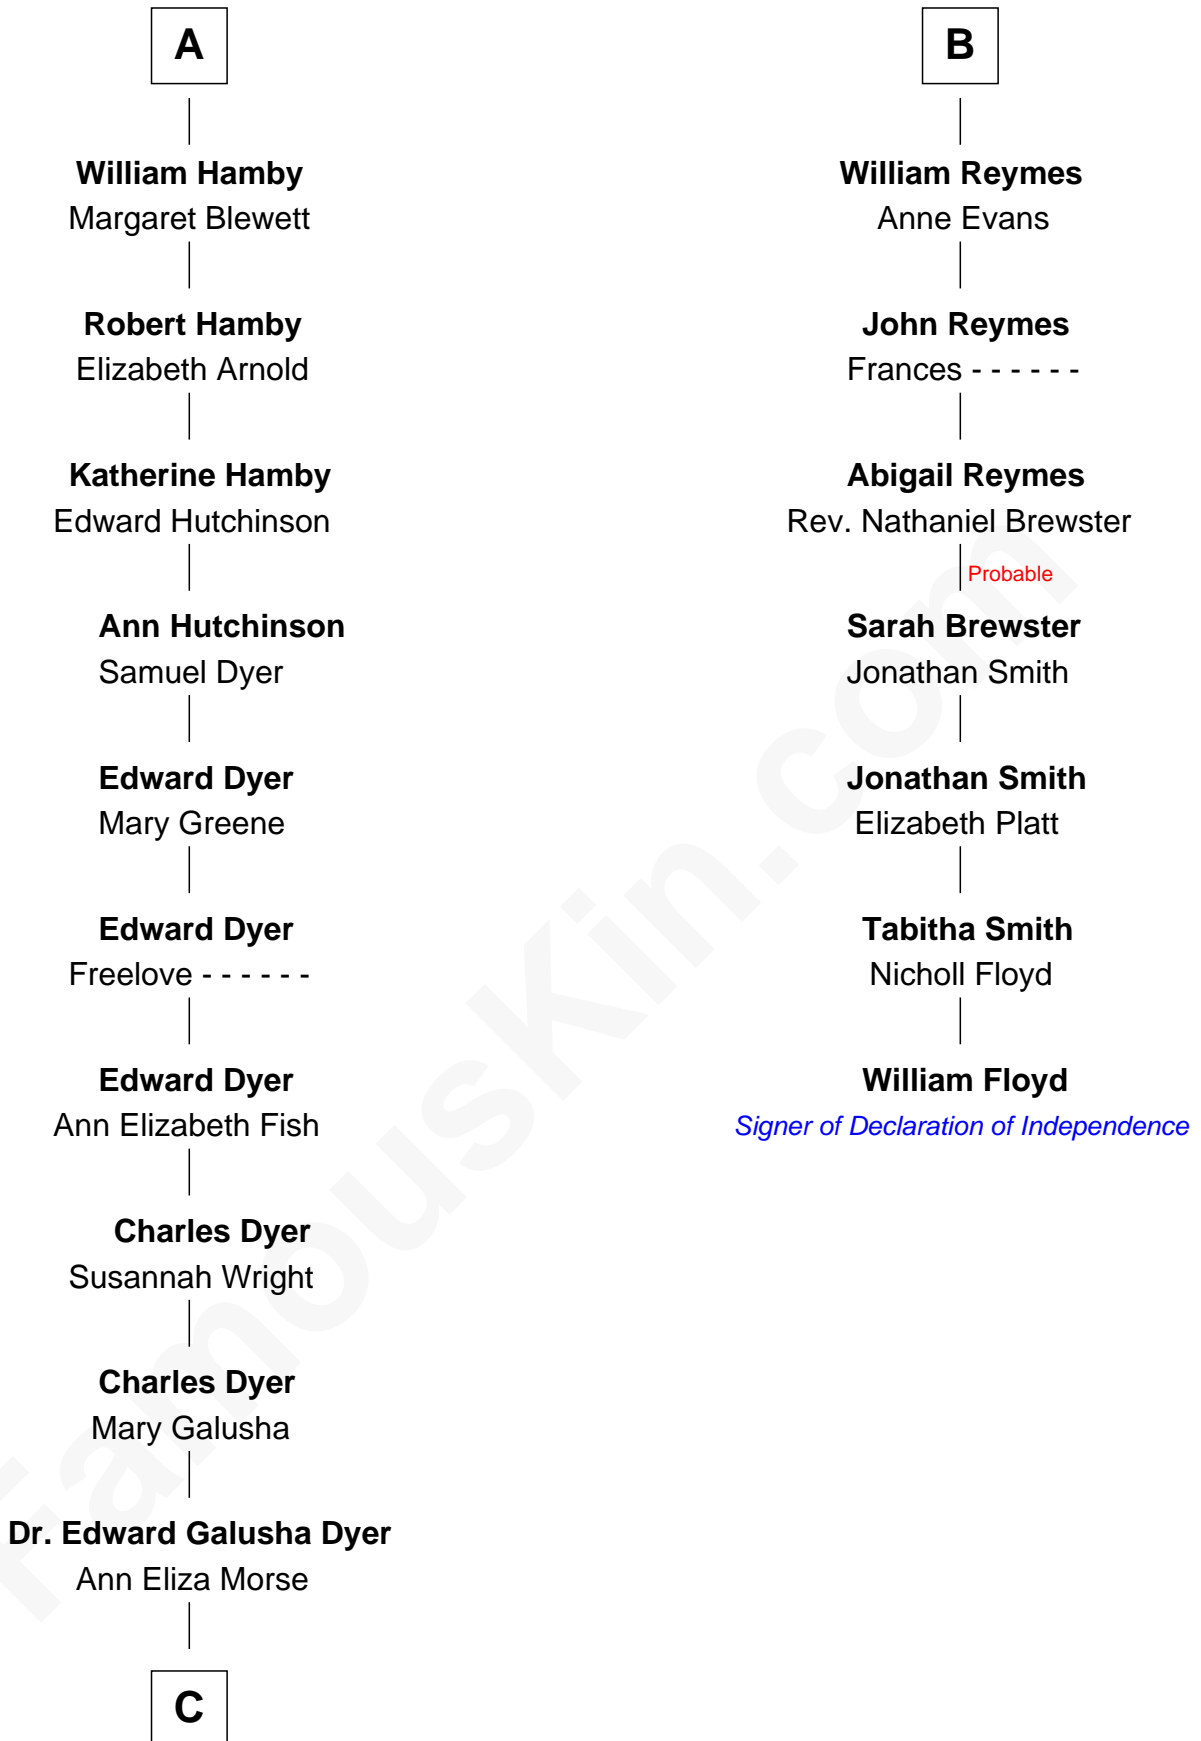

FamousKin.com Relationship Chart of

Andrew Shue

TV Actor

13th cousin 8 times removed of

William Floyd

Signer of the Declaration of Independence

John de Welles

Maud de Roos

C

Emily Almira Dyer
Alexander Hunter Gunn

Alexander Hunter Gunn
Harriet Grace Brewster Willcox

Mary Brewster Gunn
Adoniram Judson Wells

Anne Brewster Wells
James William Shue

Andrew Shue
TV Actor

FamousKin.com