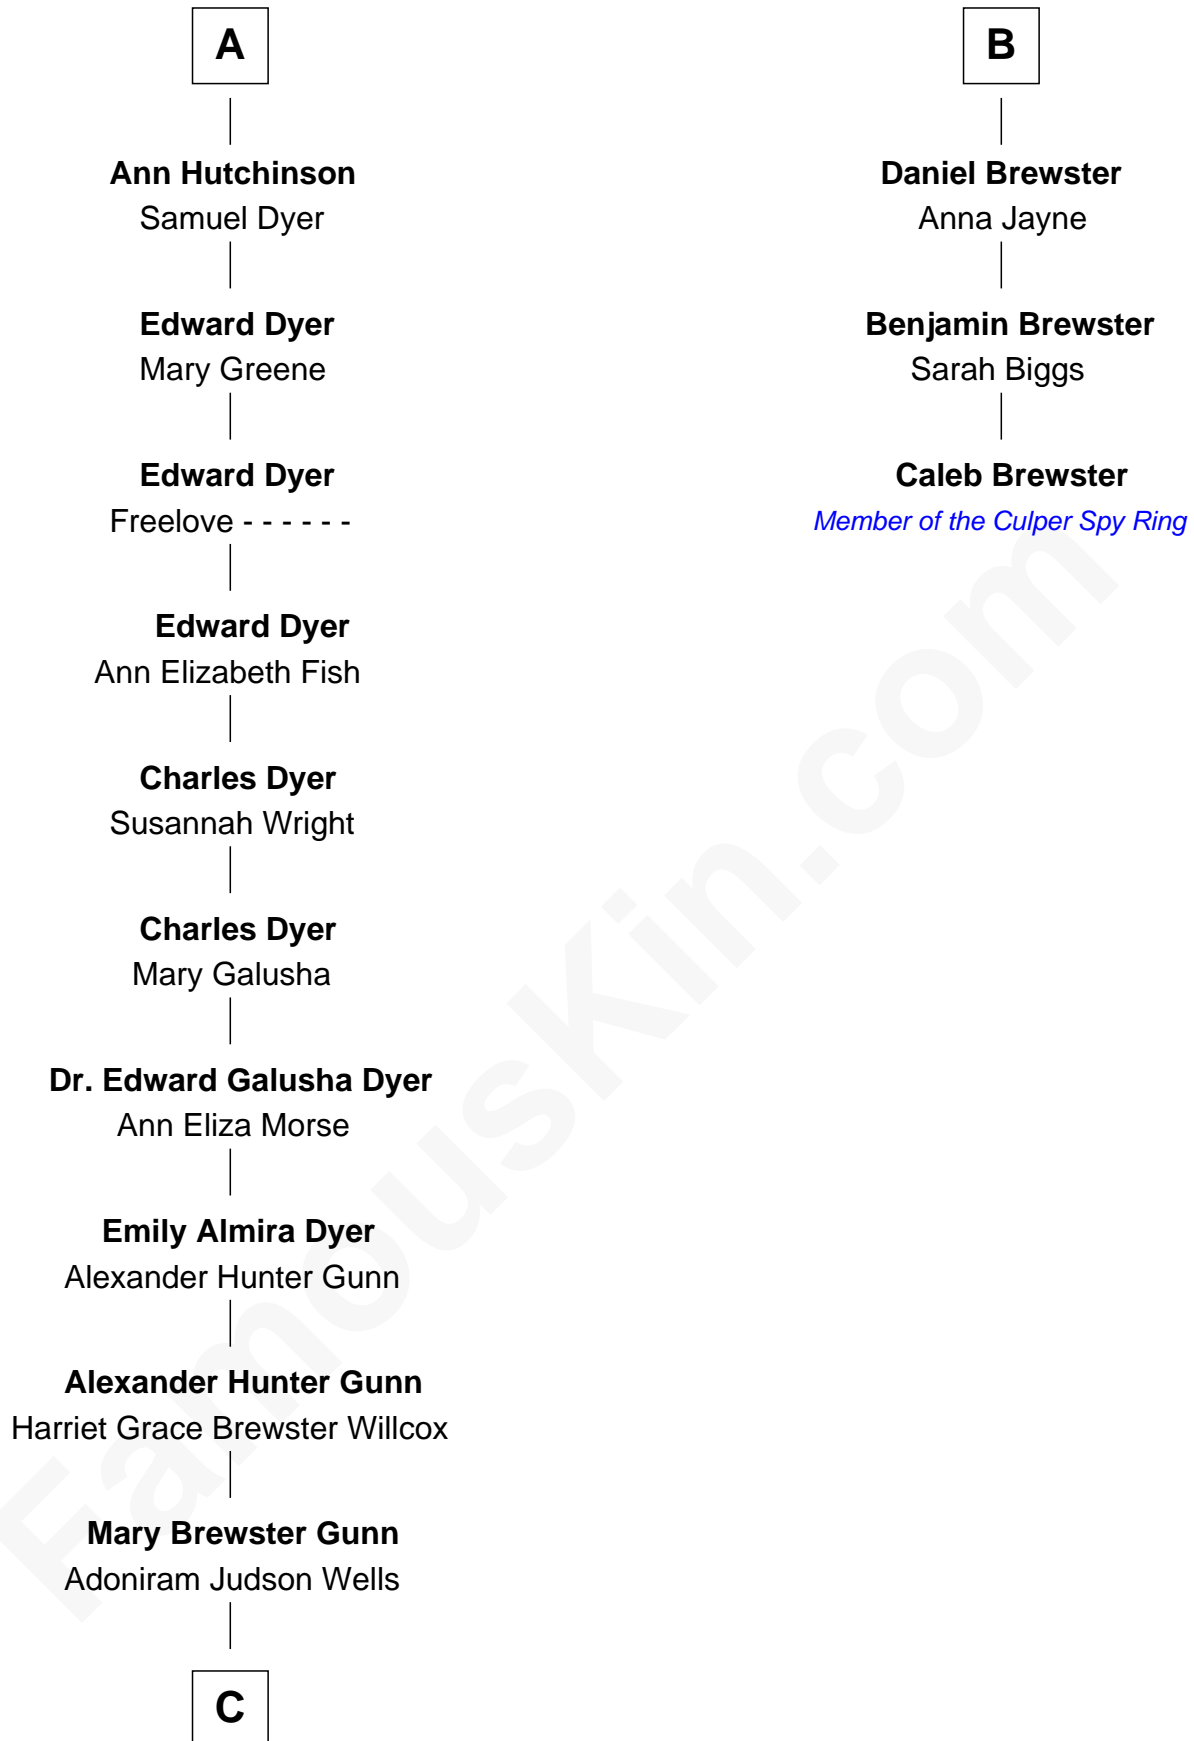

# FamousKin.com Relationship Chart of

**Andrew Shue**

TV Actor

9th cousin 9 times removed of

**Caleb Brewster**

Member of the Culper Spy Ring during the American Revolution

**C**

—  
**Anne Brewster Wells**

James William Shue

—  
**Andrew Shue**

*TV Actor*

FamousKin.com