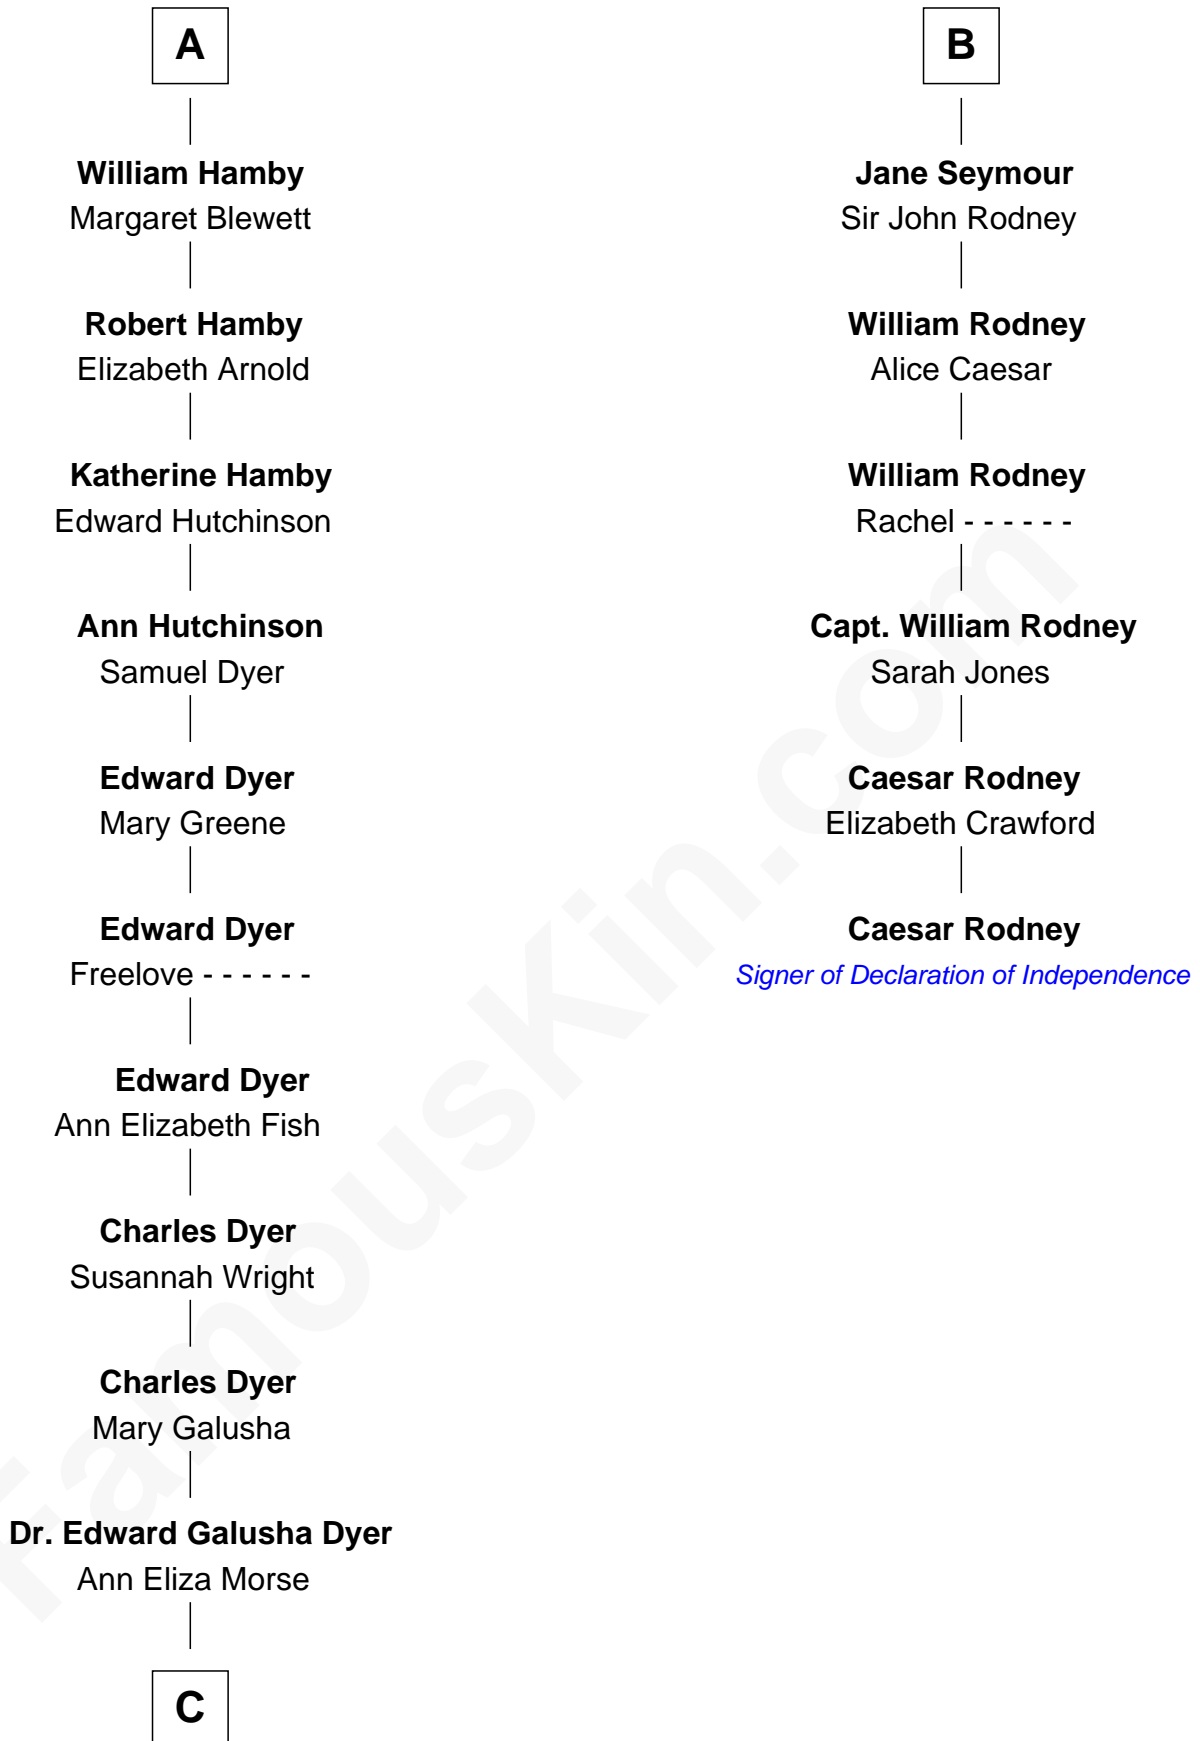

FamousKin.com Relationship Chart of

Andrew Shue

TV Actor

12th cousin 9 times removed of

Caesar Rodney

Signer of the Declaration of Independence

Sir Philip le Despencer

Joan de Cobham

Anne Say

Margery Wentworth

Sir John Seymour

Sir Henry Seymour

Barbara Morgan

B

C

—
Emily Almira Dyer
Alexander Hunter Gunn