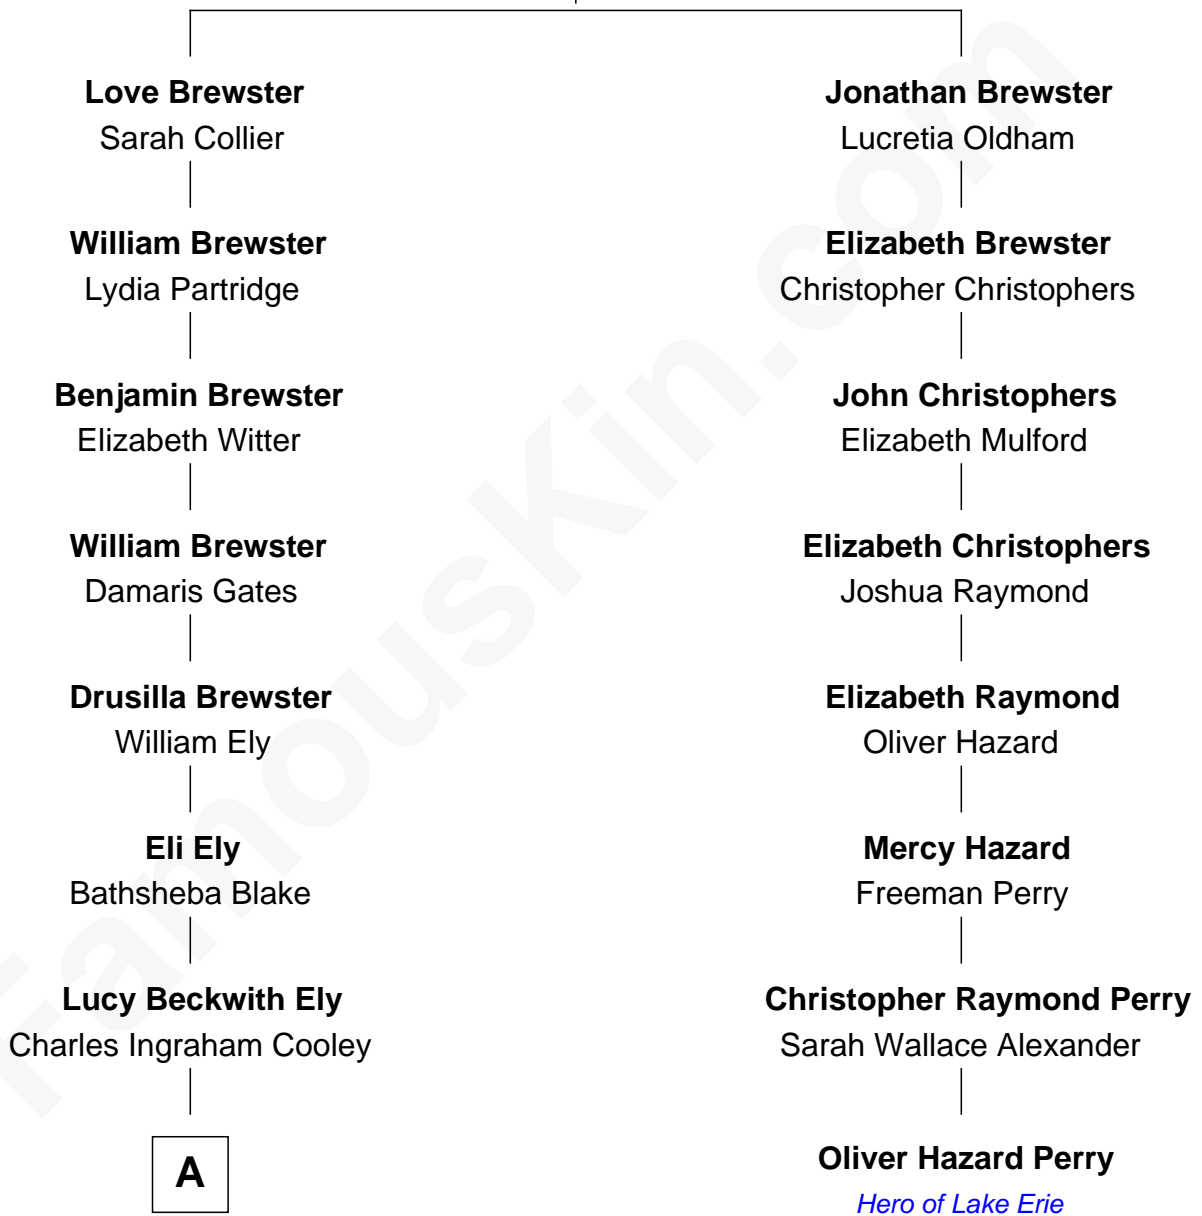

FamousKin.com Relationship Chart of

Andrew Shue

TV Actor

7th cousin 4 times removed of

Oliver Hazard Perry

Hero of Lake Erie during the War of 1812

William Brewster

Mary - - - - -

A

—
Mary Jane Cooley
Giles Buckingham Willcox

—
Harriet Grace Brewster Willcox
Alexander Hunter Gunn

—
Mary Brewster Gunn
Adoniram Judson Wells

—
Anne Brewster Wells
James William Shue

—
Andrew Shue
TV Actor