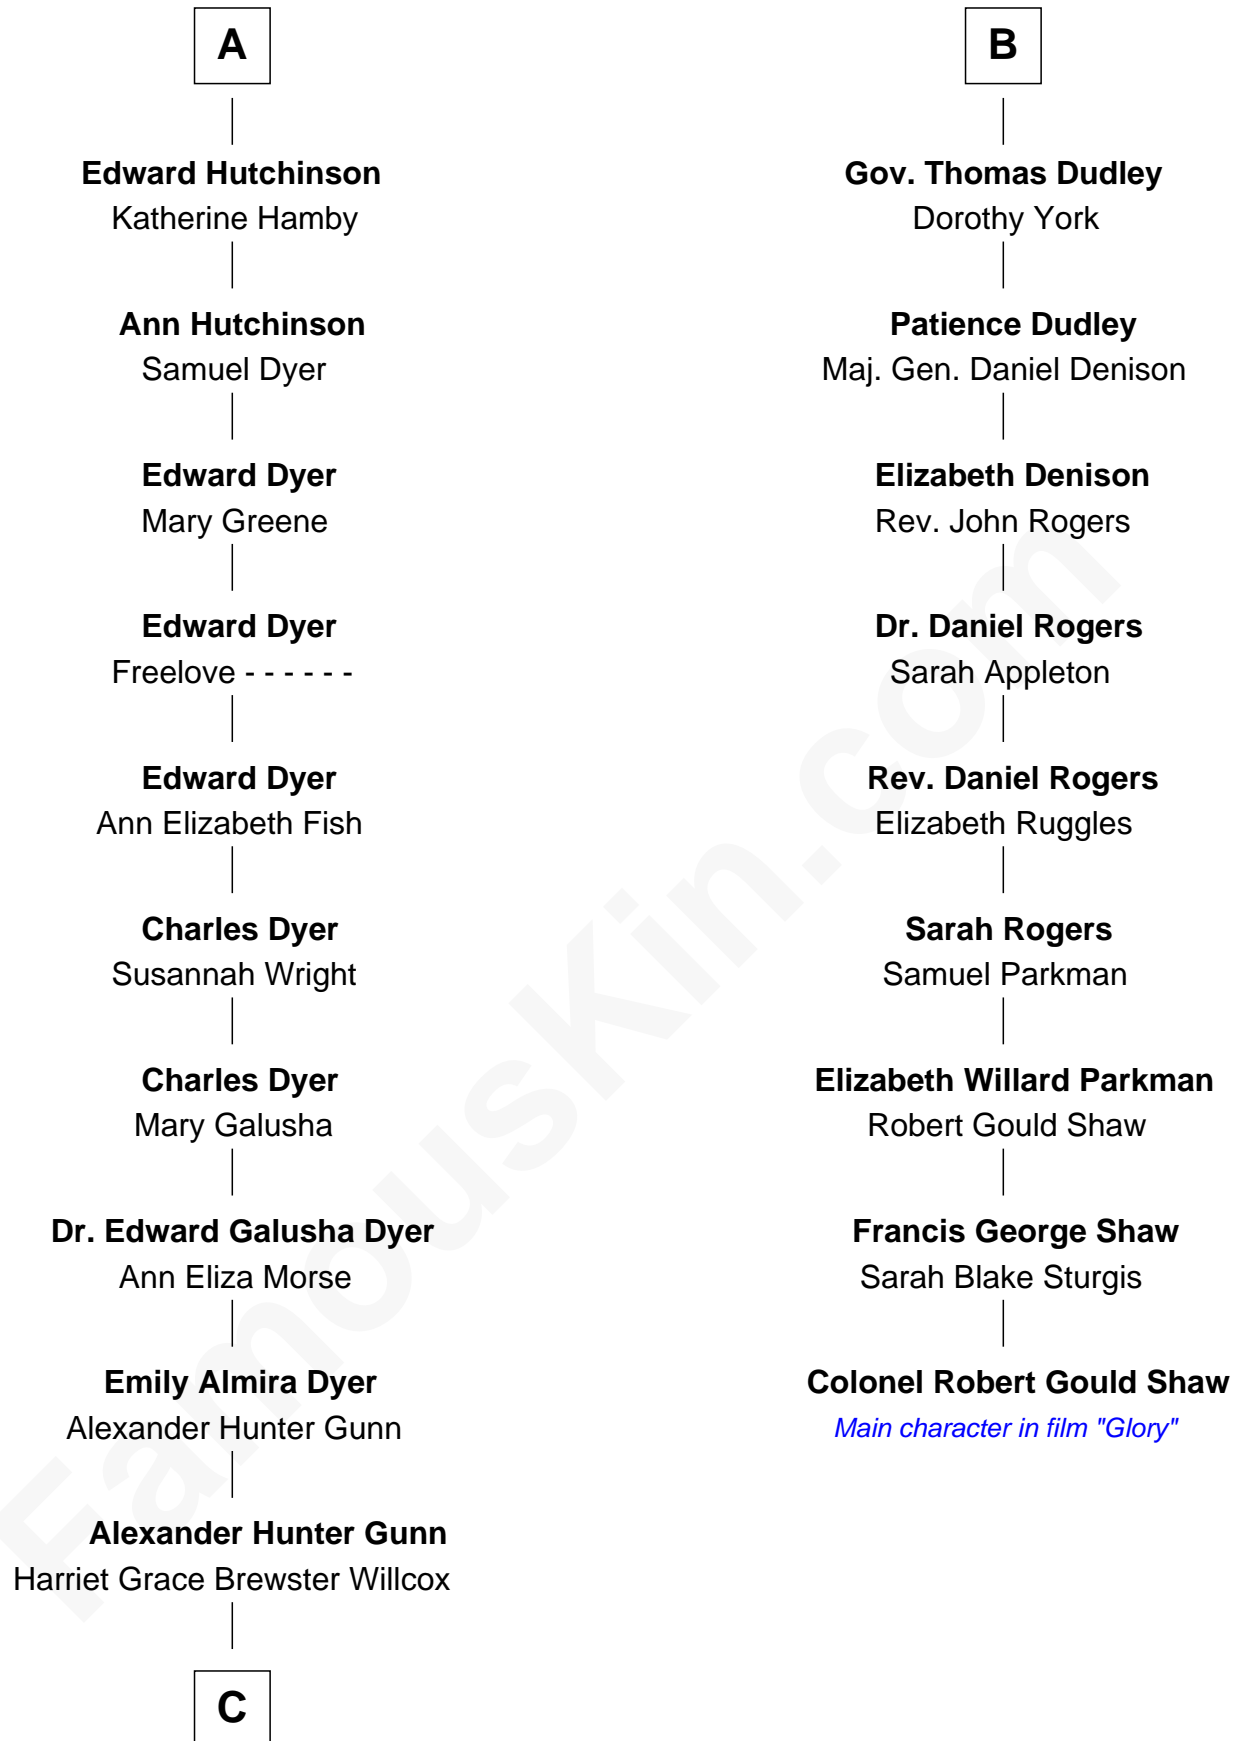

FamousKin.com Relationship Chart of

Andrew Shue

TV Actor

15th cousin 4 times removed of

Colonel Robert Gould Shaw

U.S. Civil War leader of film "Glory" fame

Sir Walter Blount

Sancha de Ayala

Cecily Grey

Sir Henry Dudley

----- Ashton

Probable

Roger Dudley

Susanna Thorne

B

C

—
Mary Brewster Gunn
Adoniram Judson Wells

—
Anne Brewster Wells
James William Shue

—
Andrew Shue
TV Actor

FamousKin.com