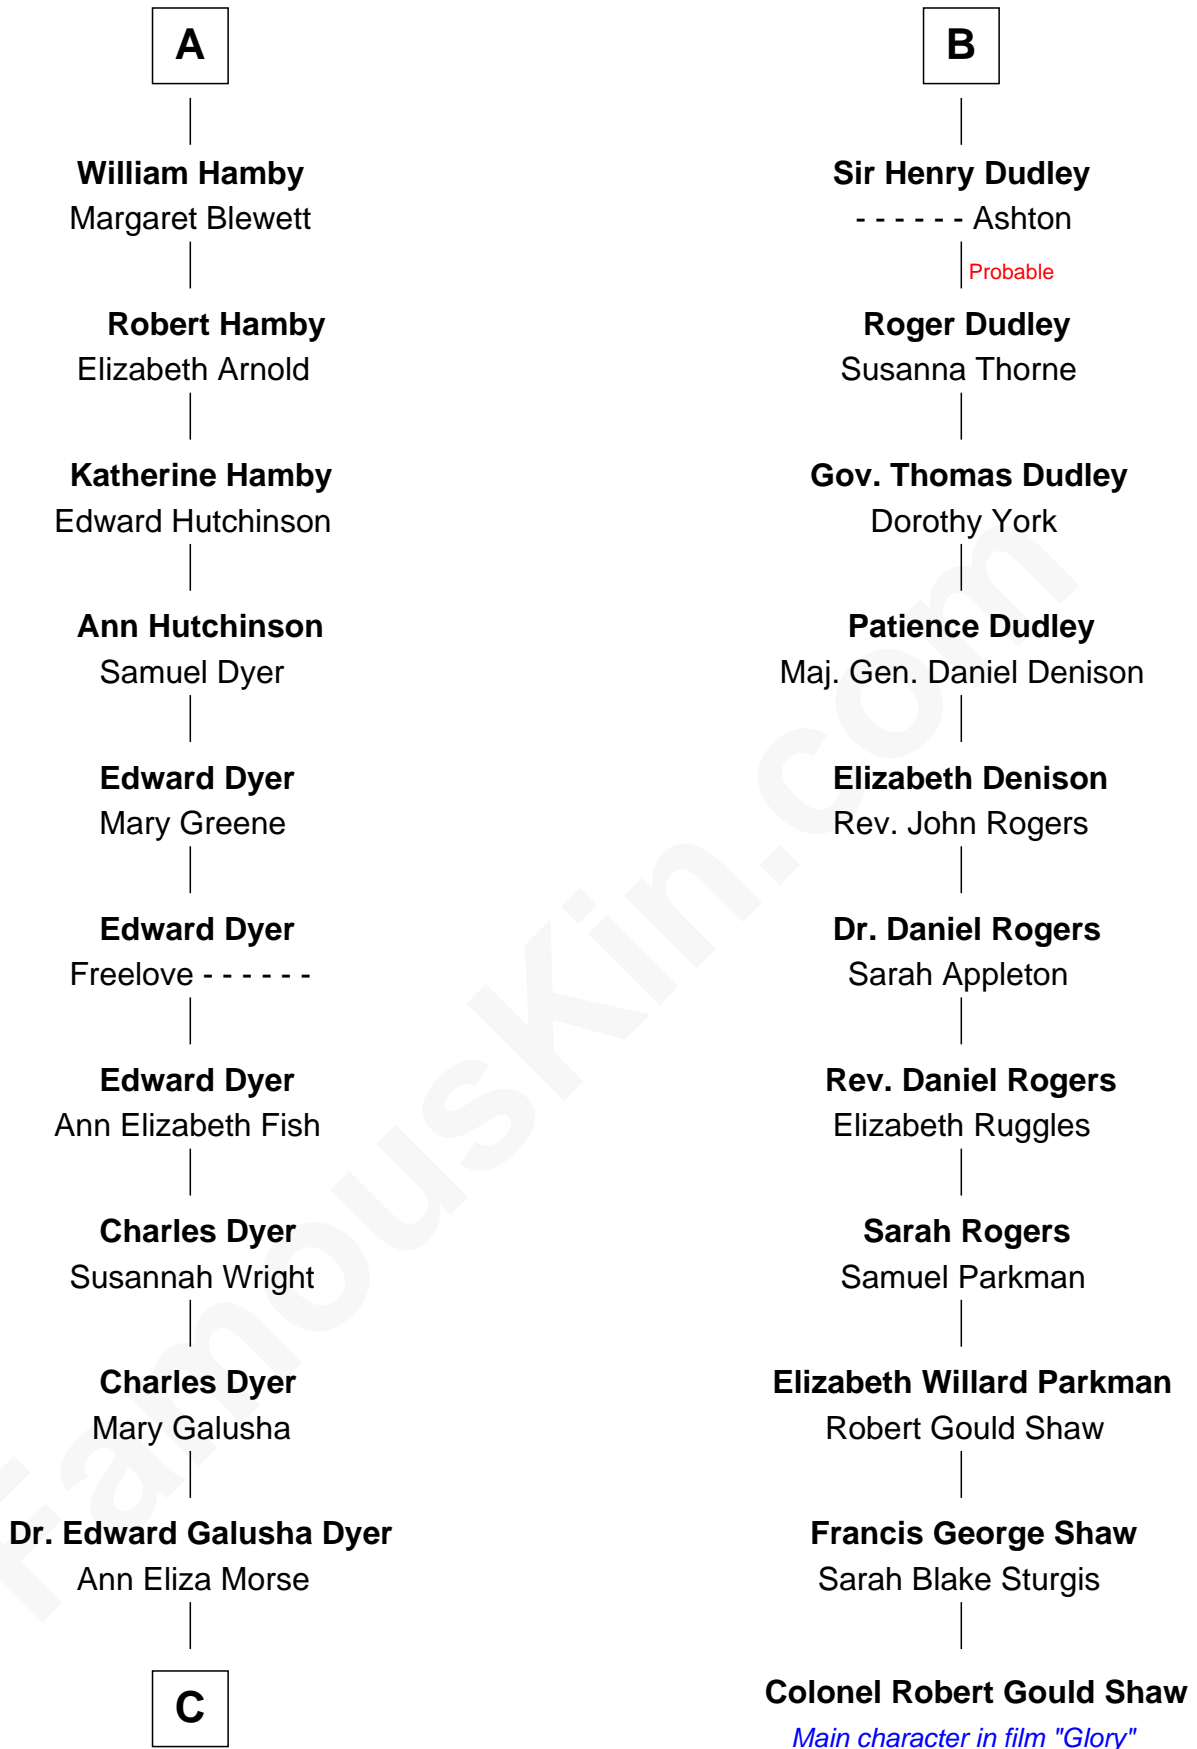

FamousKin.com

Relationship Chart of

Andrew Shue

TV Actor

17th cousin 4 times removed of

Colonel Robert Gould Shaw

U.S. Civil War leader of film "Glory" fame

Sir Philip le Despencer

Sir Edmund Sutton

Joyce Tiptoft

Sir Edward Sutton

Cecily Willoughby

Sir John Sutton

Cecily Grey

B

C

Emily Almira Dyer
Alexander Hunter Gunn

Alexander Hunter Gunn
Harriet Grace Brewster Willcox

Mary Brewster Gunn
Adoniram Judson Wells

Anne Brewster Wells
James William Shue

Andrew Shue
TV Actor

FamousKin.com