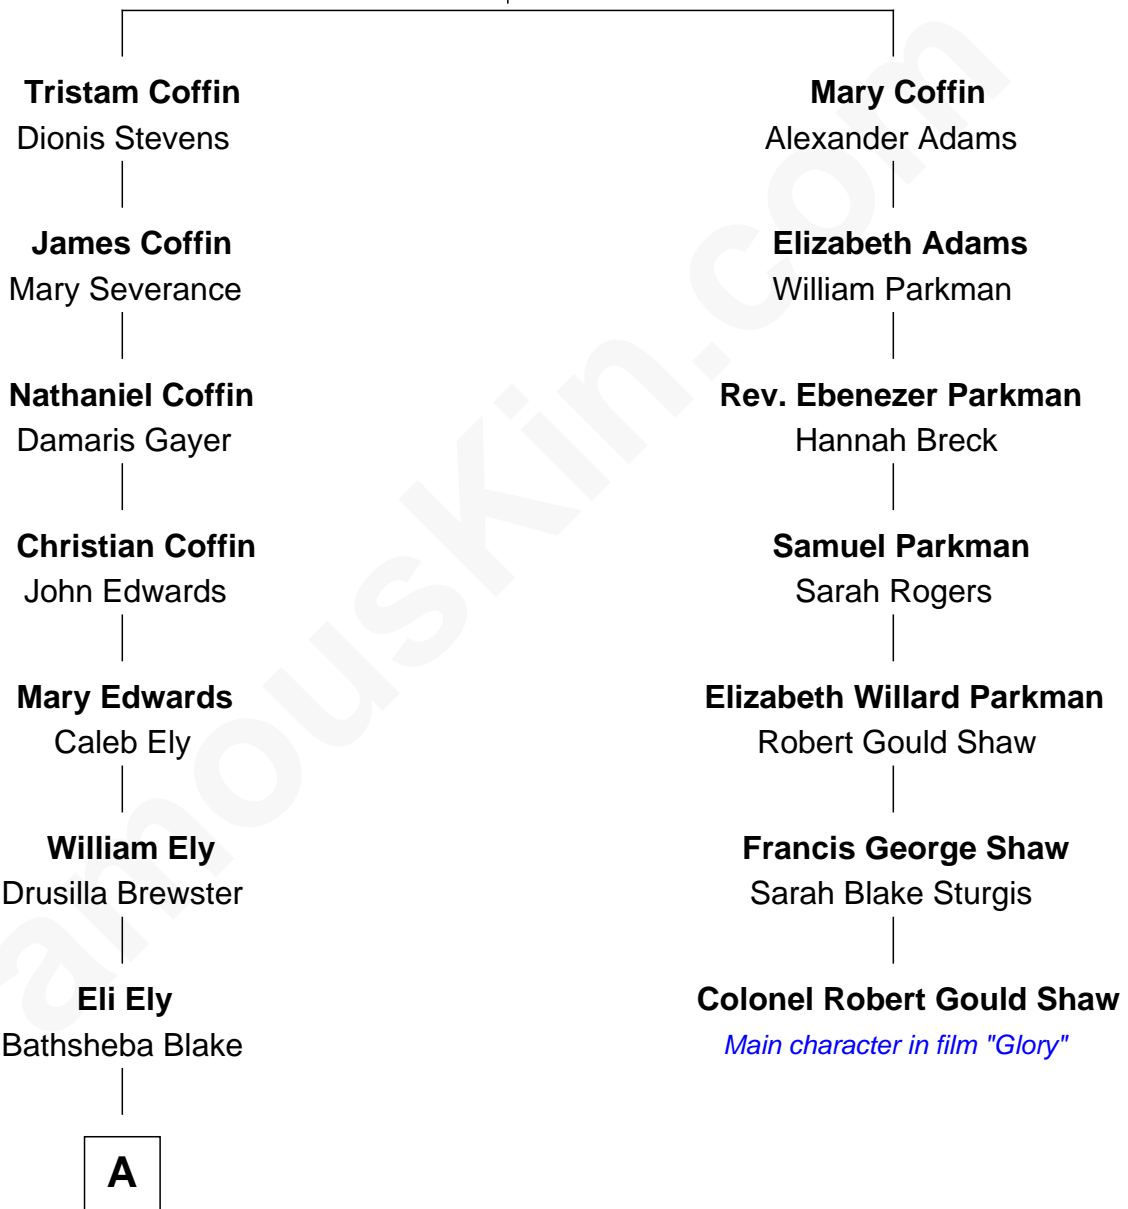

FamousKin.com

Relationship Chart of

Andrew Shue

TV Actor

6th cousin 6 times removed of

Colonel Robert Gould Shaw

U.S. Civil War leader of film "Glory" fame

Peter Coffin

Joan Kember

A

—
Lucy Beckwith Ely
Charles Ingraham Cooley

—
Mary Jane Cooley
Giles Buckingham Willcox

—
Harriet Grace Brewster Willcox
Alexander Hunter Gunn

—
Mary Brewster Gunn
Adoniram Judson Wells

—
Anne Brewster Wells
James William Shue