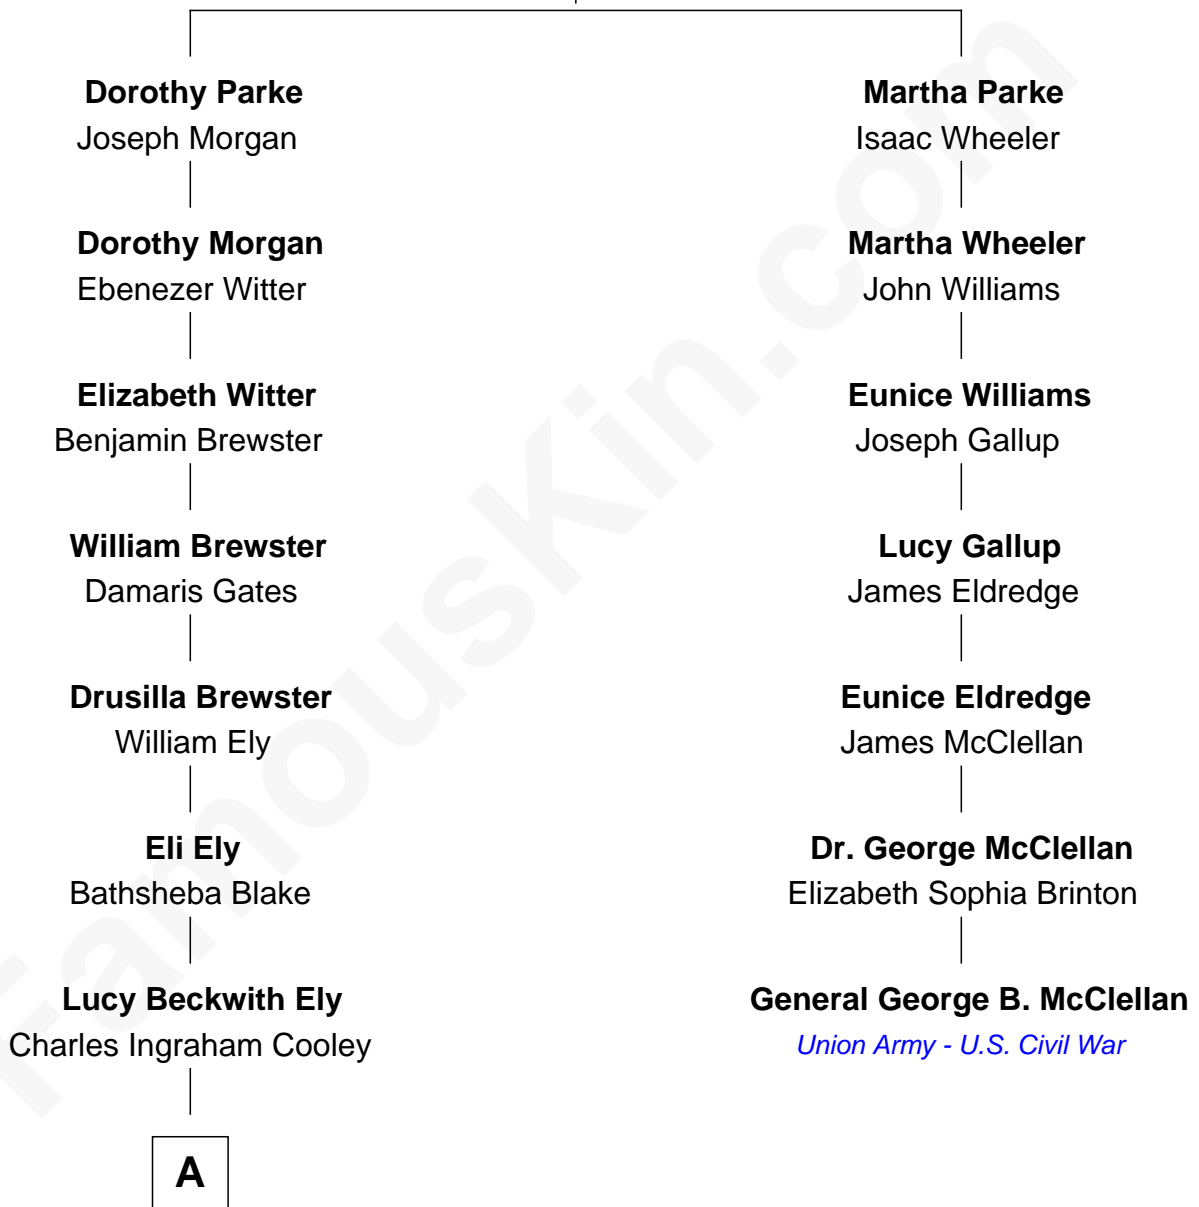

FamousKin.com Relationship Chart of

Andrew Shue

TV Actor

6th cousin 5 times removed of

General George B. McClellan

Union Army - U.S. Civil War

Thomas Parke
Dorothy Thompson

A

—
Mary Jane Cooley
Giles Buckingham Willcox

—
Harriet Grace Brewster Willcox
Alexander Hunter Gunn

—
Mary Brewster Gunn
Adoniram Judson Wells

—
Anne Brewster Wells
James William Shue

—
Andrew Shue
TV Actor