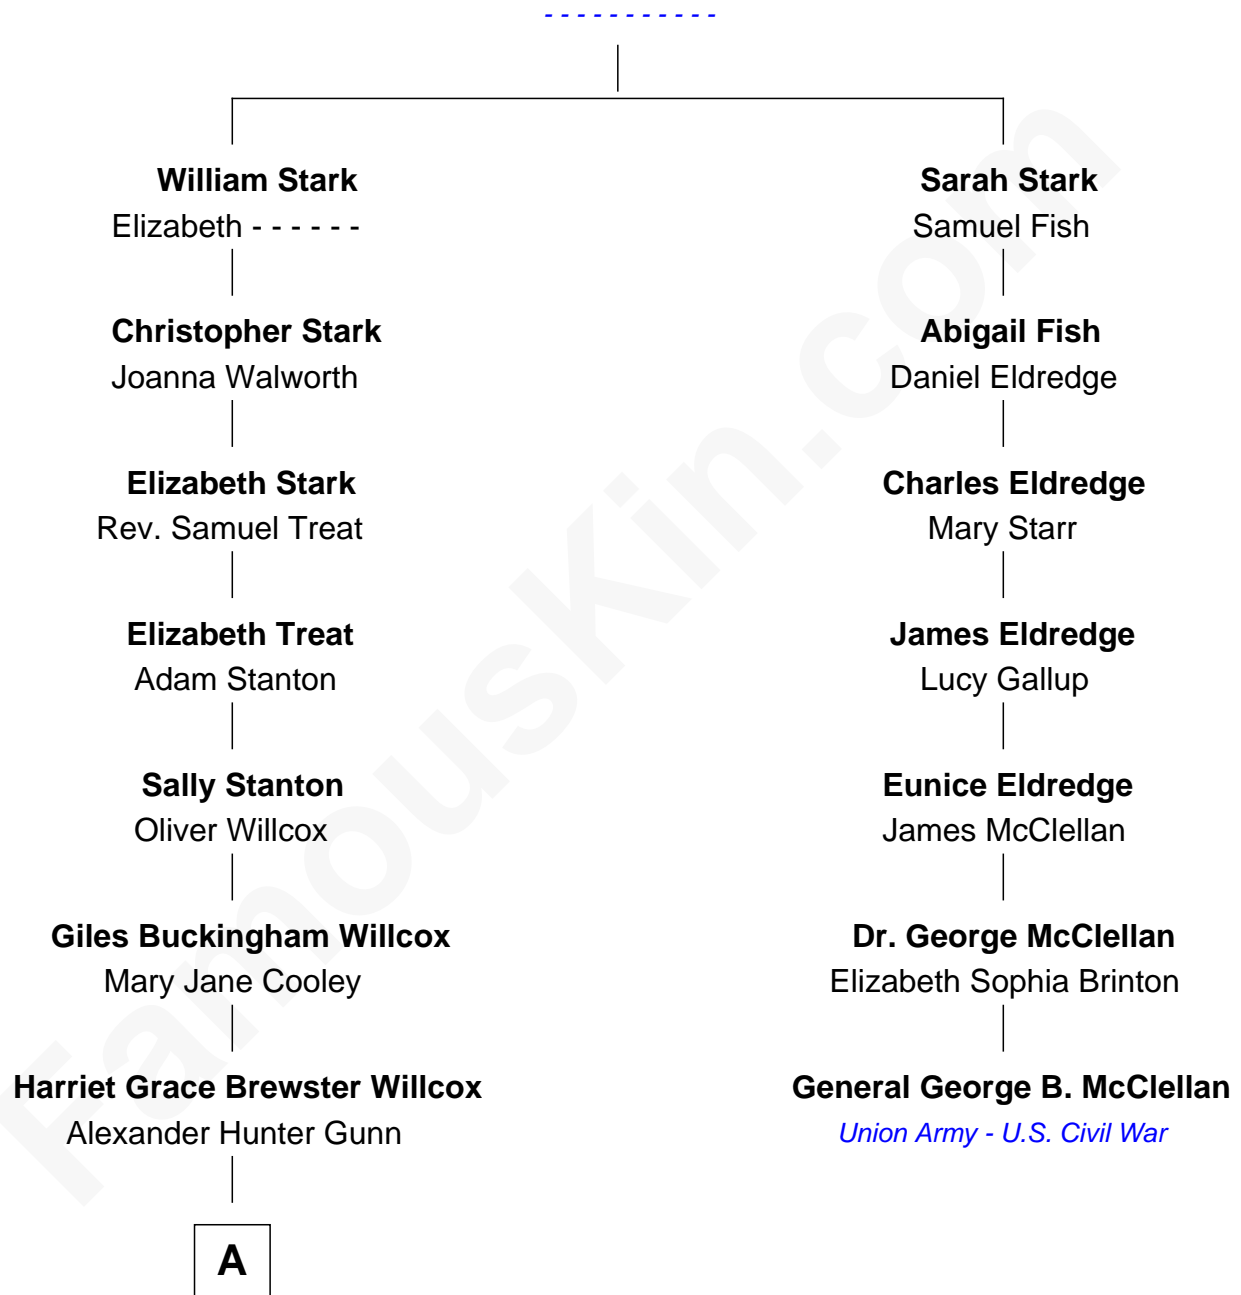

# FamousKin.com Relationship Chart of

**Andrew Shue**

*TV Actor*

6th cousin 3 times removed of

**General George B. McClellan**

*Union Army - U.S. Civil War*

**Aaron Stark**

**A**

—  
**Mary Brewster Gunn**  
Adoniram Judson Wells

—  
**Anne Brewster Wells**  
James William Shue

—  
**Andrew Shue**  
*TV Actor*

FamousKin.com