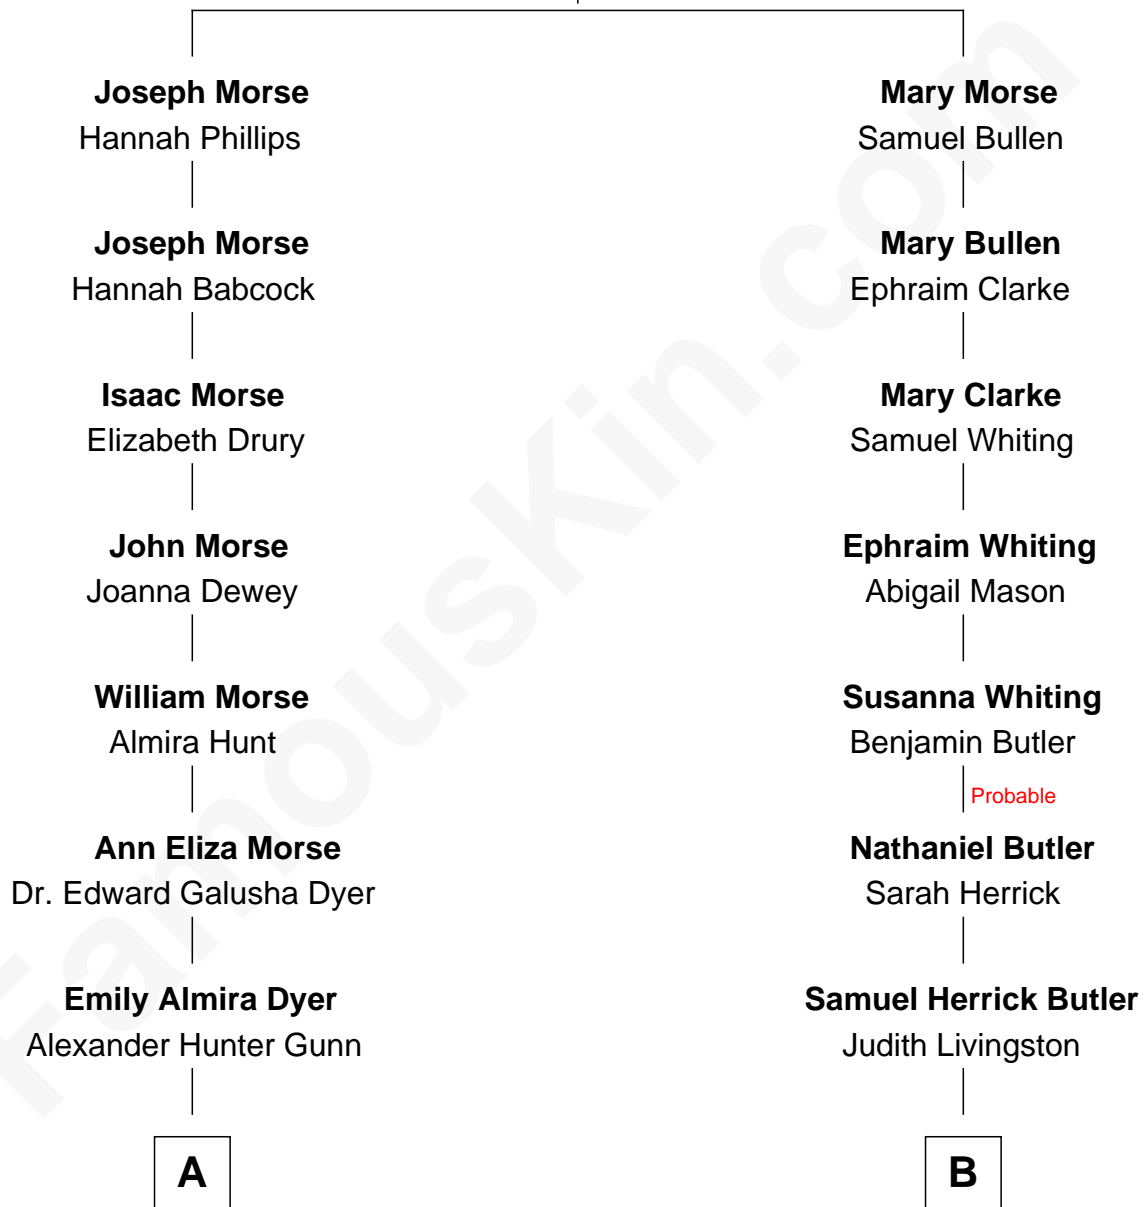

FamousKin.com Relationship Chart of

Andrew Shue

TV Actor

10th cousin 1 time removed of

George H. W. Bush

41st U.S. President

Samuel Morse
Elizabeth Jasper

A

Alexander Hunter Gunn
Harriet Grace Brewster Willcox

Mary Brewster Gunn
Adoniram Judson Wells

Anne Brewster Wells
James William Shue

Andrew Shue
TV Actor

B

Cortland Philip Livingston Butler
Elizabeth Slade Pierce

Mary Elizabeth Butler
Robert Emmet Sheldon

Flora Sheldon
Samuel Prescott Bush

Prescott Sheldon Bush
Dorothy Wear Walker

George H. W. Bush
41st U.S. President