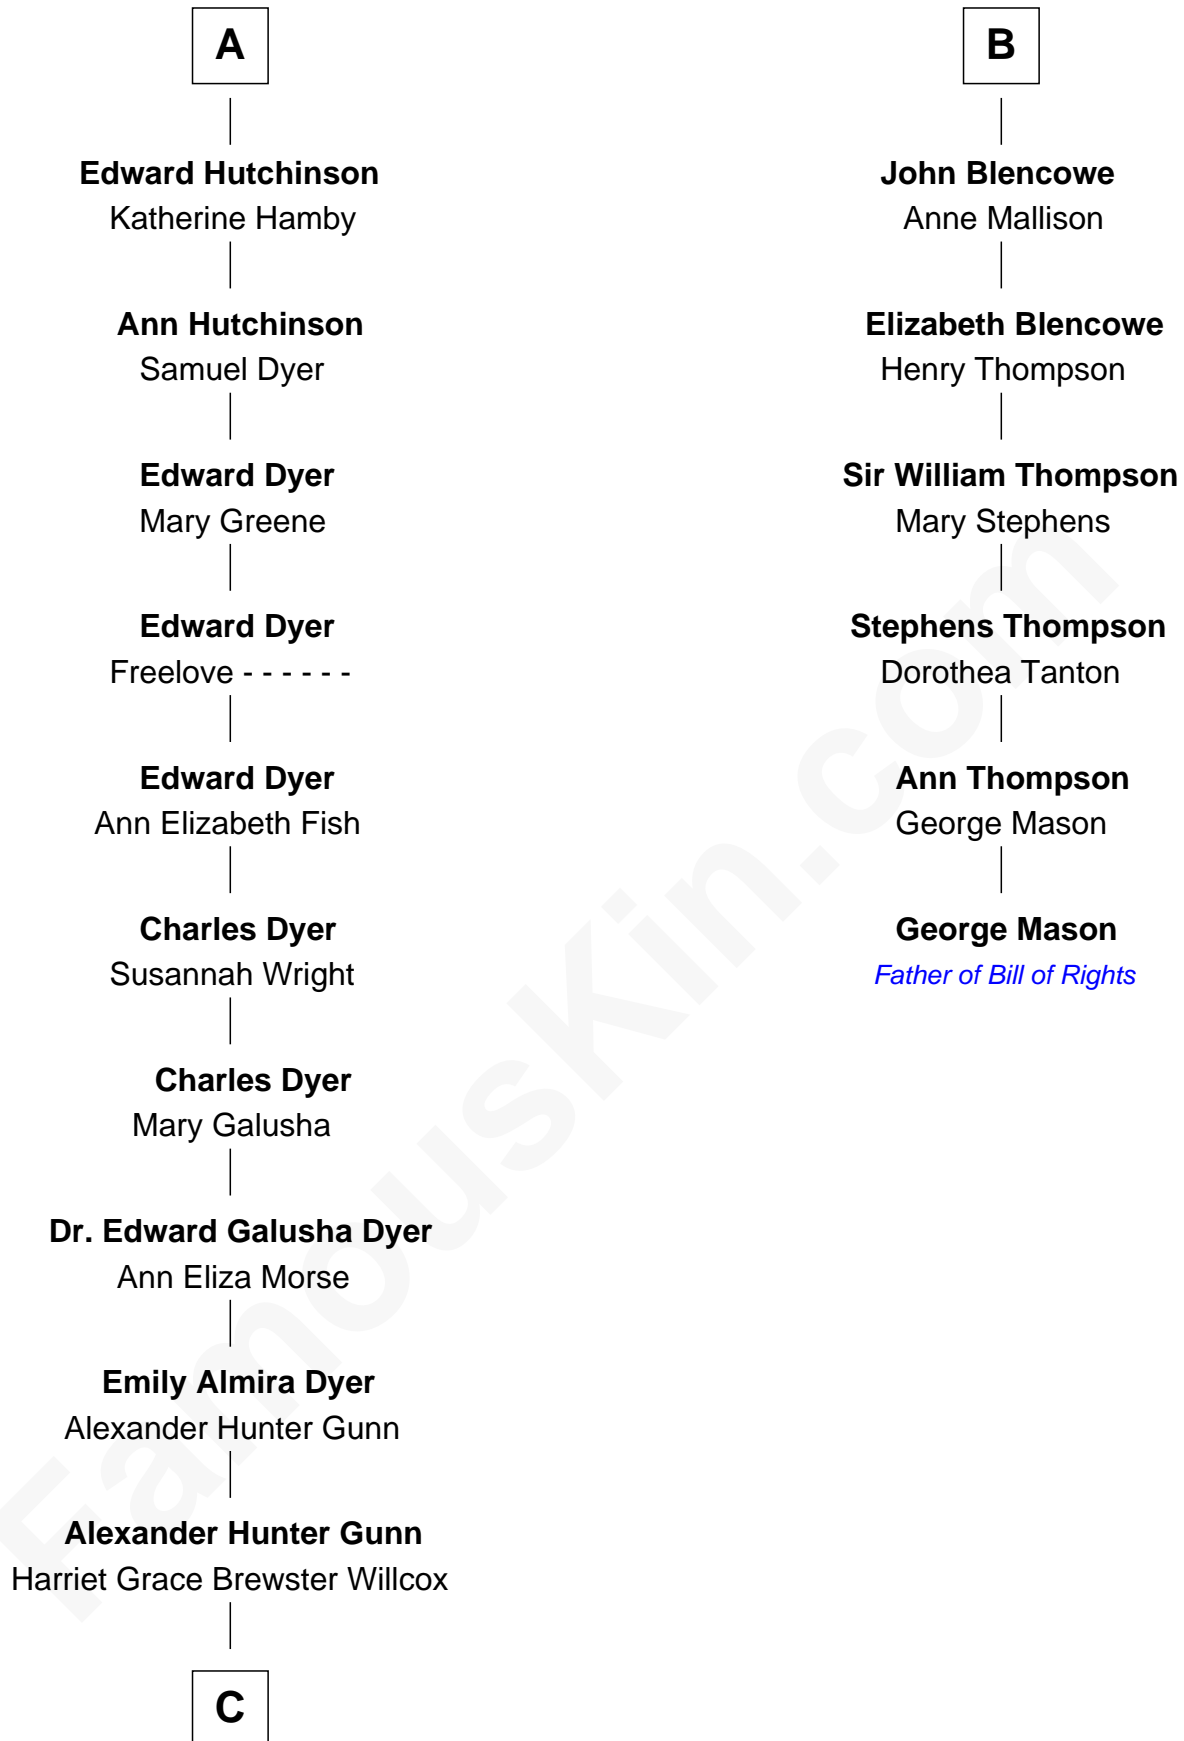

# FamousKin.com Relationship Chart of

**Andrew Shue**

*TV Actor*

12th cousin 7 times removed of

**George Mason**

*Father of the U.S. Bill of Rights*

**Sir Walter Blount**

Sancha de Ayala

**Sir Thomas Blount**

Margaret de Gresley

**Sir Thomas Blount**

Agnes Hawley

**Anne Blount**

William Marbury

**Robert Marbury**

Katherine Williamson

Anthony Blencowe

**Richard Blencowe**

Apollonia Tolson

**Sir Henry Blencowe**

Grace Sandford

**B**

**C**

—  
**Mary Brewster Gunn**  
Adoniram Judson Wells

—  
**Anne Brewster Wells**  
James William Shue

—  
**Andrew Shue**  
*TV Actor*

FamousKin.com