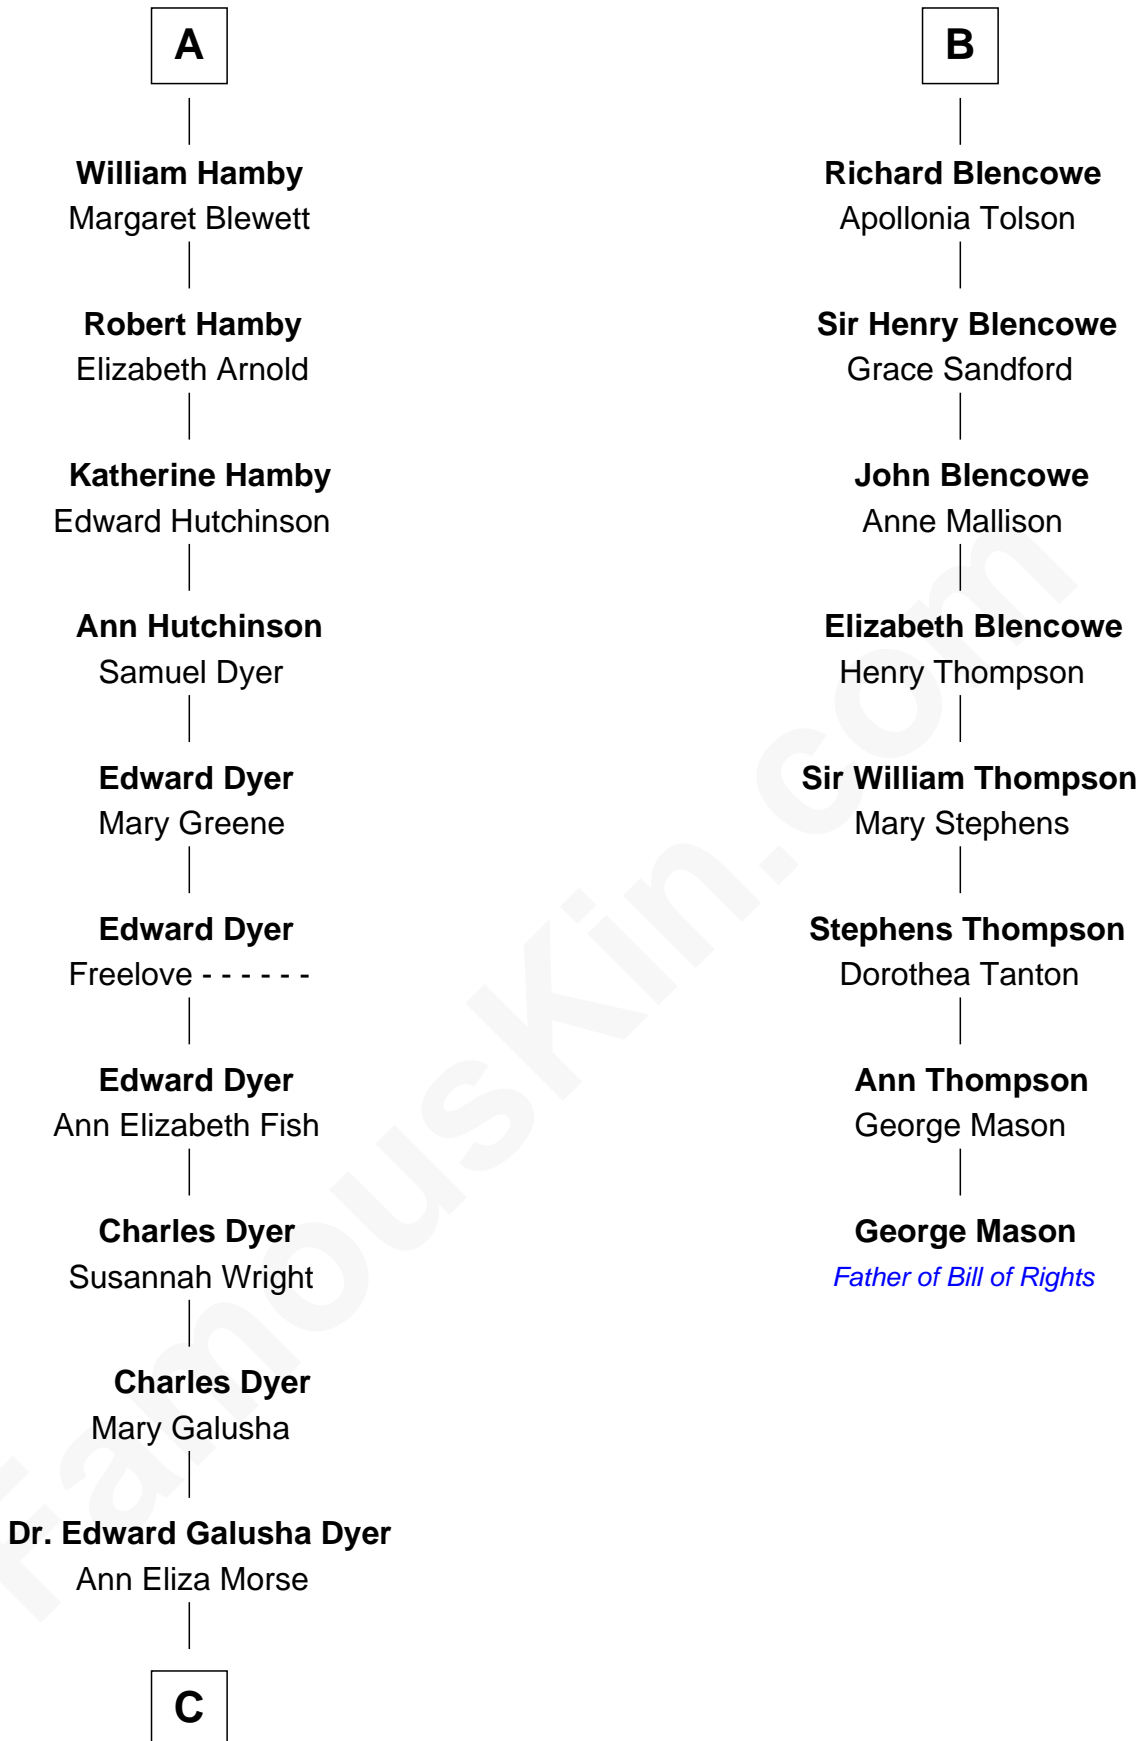

FamousKin.com Relationship Chart of

Andrew Shue

TV Actor

14th cousin 7 times removed of

George Mason

Father of the U.S. Bill of Rights

Sir Philip le Despencer

Joan de Cobham

Matilda Clifford

Thomas Dudley

Grace Threlkeld

Winifred Dudley

Anthony Blencowe

B

C

—
Emily Almira Dyer
Alexander Hunter Gunn

—
Alexander Hunter Gunn
Harriet Grace Brewster Willcox

—
Mary Brewster Gunn
Adoniram Judson Wells

—
Anne Brewster Wells
James William Shue

—
Andrew Shue
TV Actor

FamousKin.com