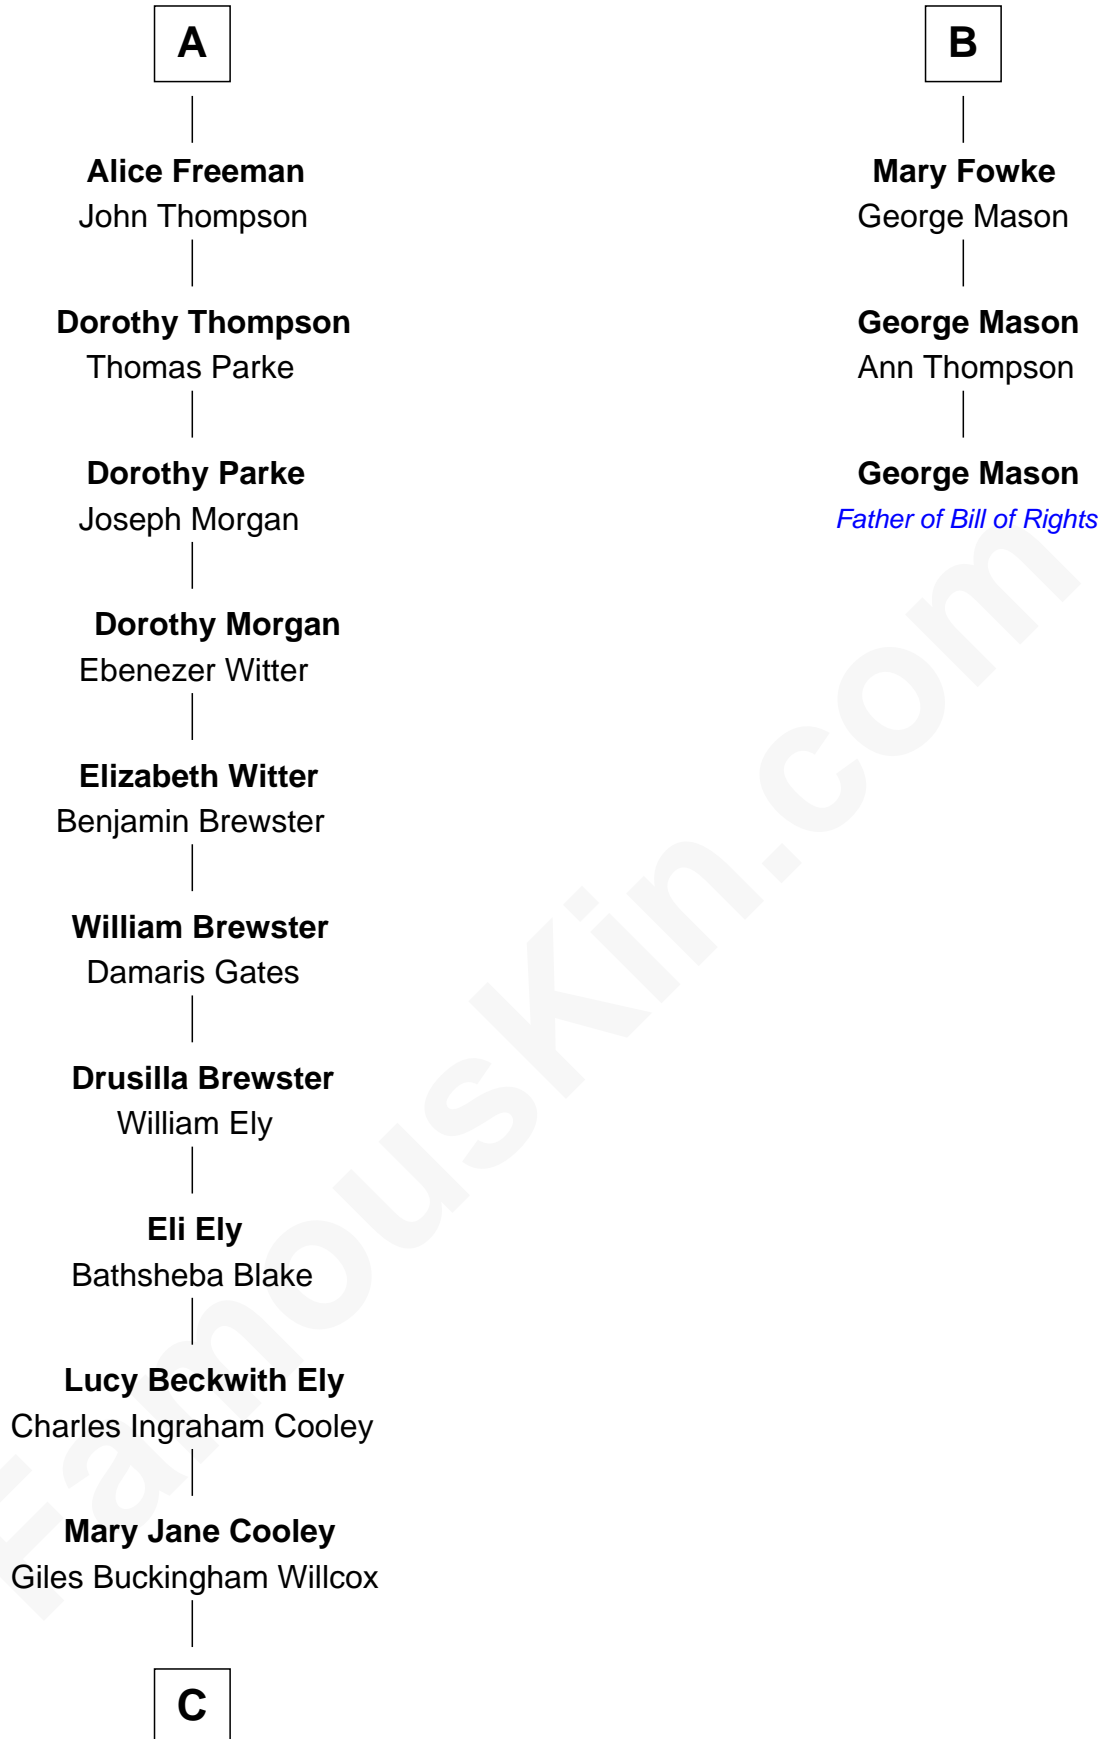

# FamousKin.com Relationship Chart of

**Andrew Shue**

*TV Actor*

9th cousin 11 times removed of

**George Mason**

*Father of the U.S. Bill of Rights*

**C**

—  
**Harriet Grace Brewster Willcox**

Alexander Hunter Gunn

—  
**Mary Brewster Gunn**

Adoniram Judson Wells

—  
**Anne Brewster Wells**

James William Shue

—  
**Andrew Shue**

*TV Actor*