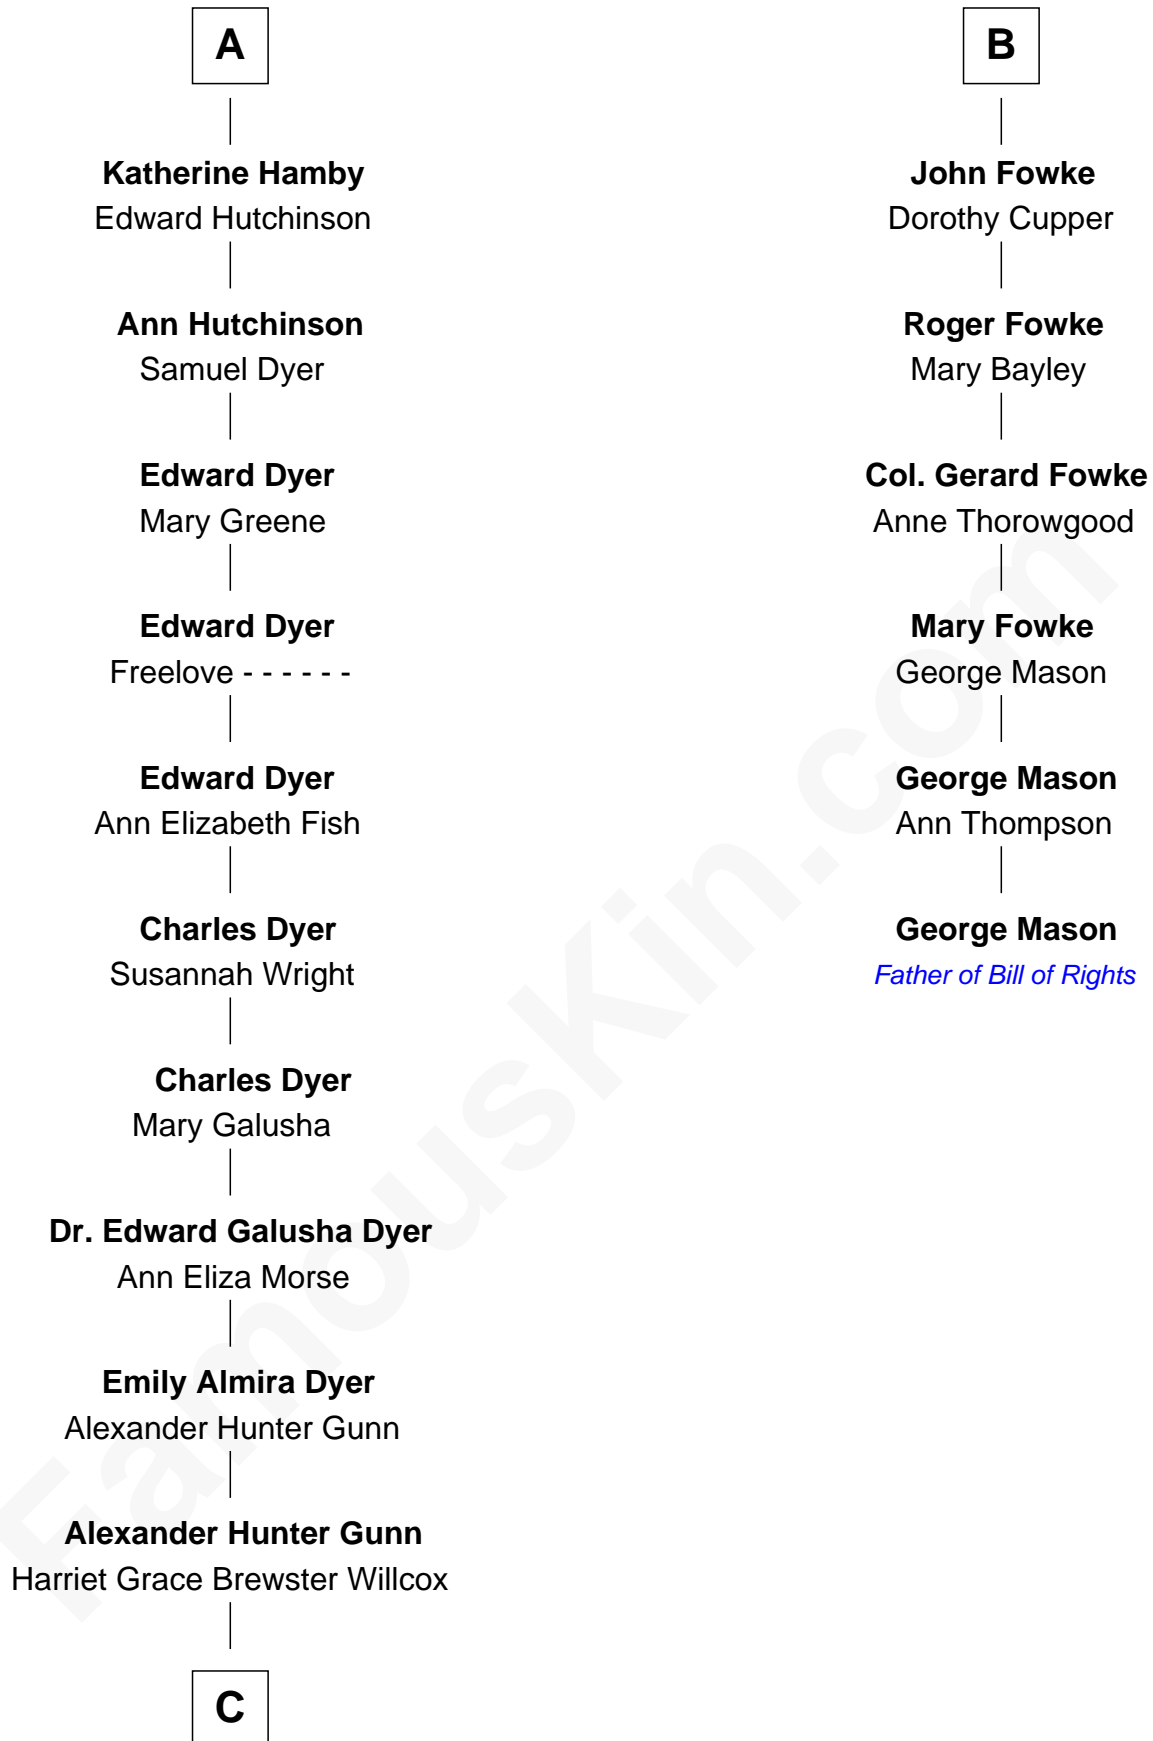

FamousKin.com Relationship Chart of

Andrew Shue

TV Actor

12th cousin 7 times removed of

George Mason

Father of the U.S. Bill of Rights

Sir Baldwin Freville

Maude le Scrope

Margaret Freville
Sir Hugh Willoughby

Margery Willoughby
Sir Godfrey Hilton

Elizabeth Hilton
Richard Thimbleby

Anne Thimbleby
John Booth

Eleanor Booth
Edward Hamby

William Hamby
Margaret Blewett

Robert Hamby
Elizabeth Arnold

A

Joyce Freville
Sir Roger Aston

Sir Robert Aston
Isabel Brereton

John Aston
Elizabeth Delves

Margaret Aston
John Kinnersley

Isabel Kinnersley
John Bradshaw

Anne Bradshaw
John Fowke

Francis Fowke
Jane Raynsford

B

C

—
Mary Brewster Gunn
Adoniram Judson Wells

—
Anne Brewster Wells
James William Shue

—
Andrew Shue
TV Actor

FamousKin.com