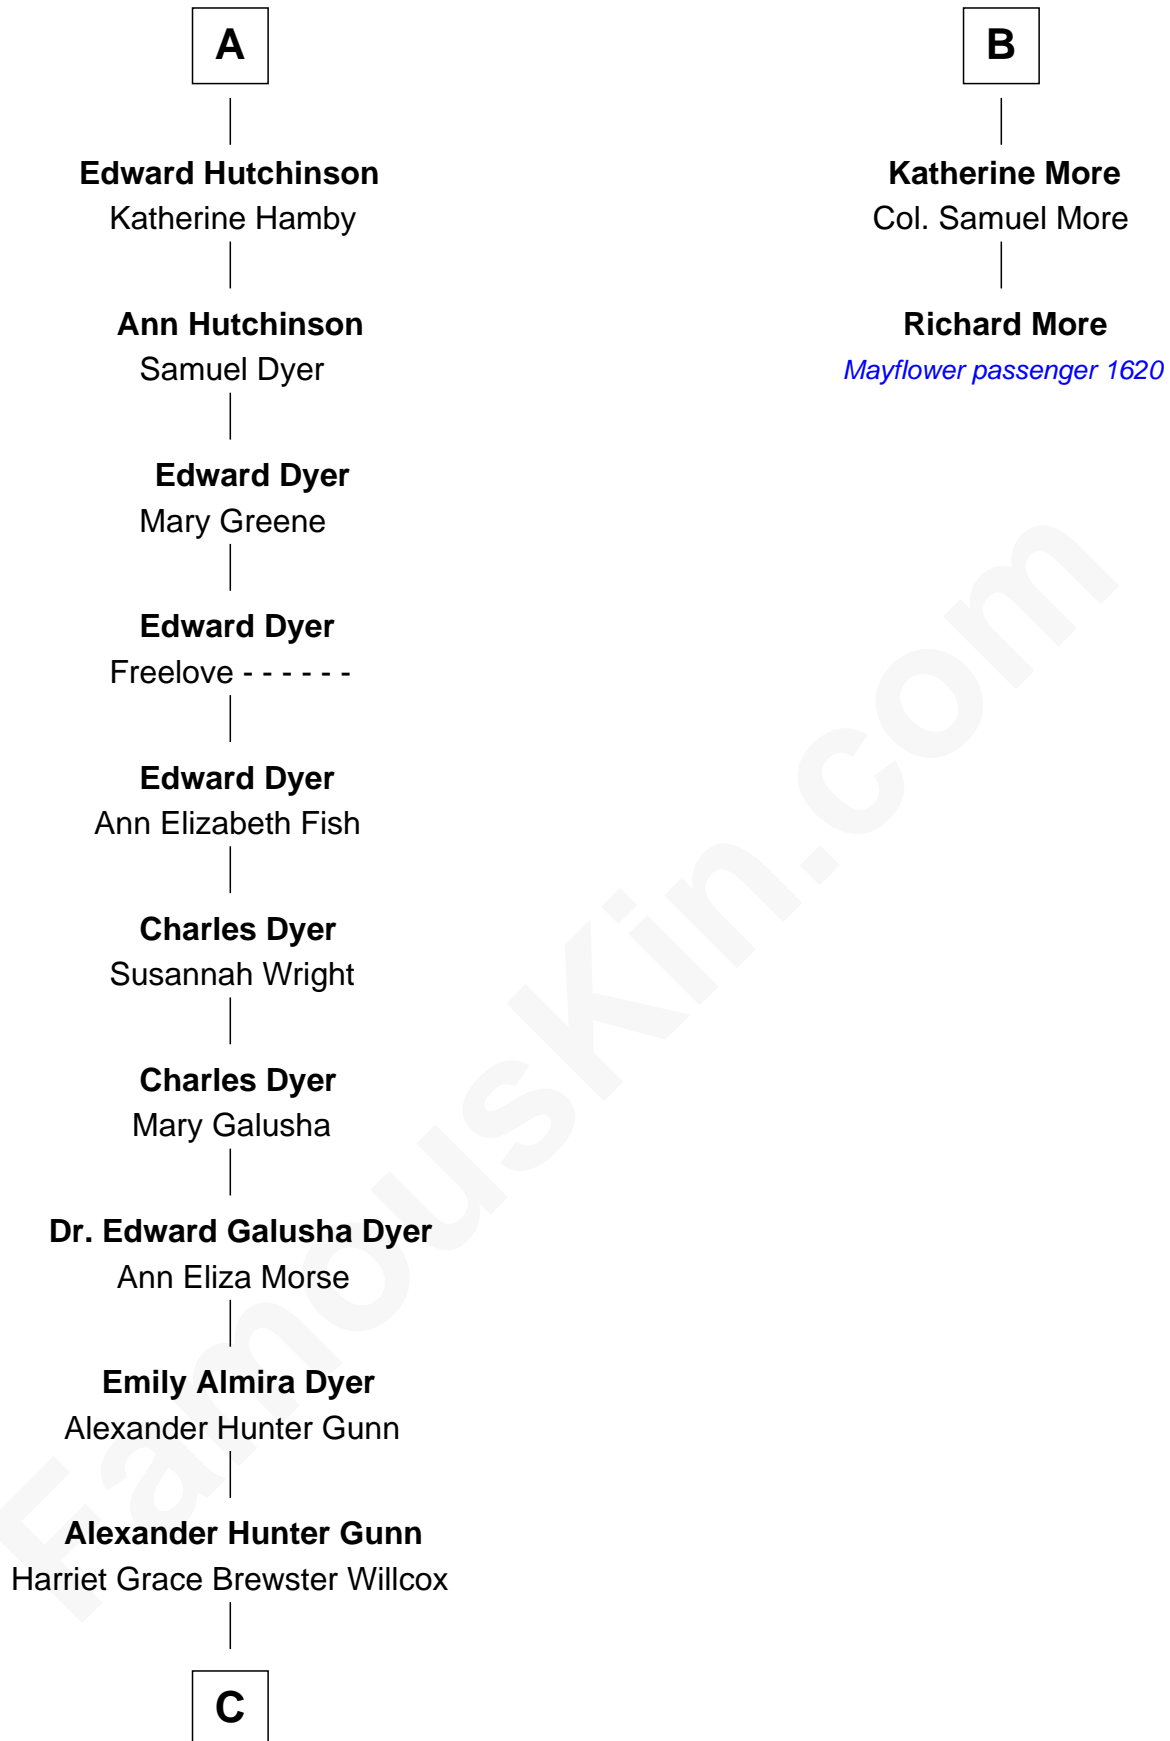

FamousKin.com Relationship Chart of

Andrew Shue

TV Actor

MAYFLOWER

8th cousin 11 times removed of

Richard More

(c1614 - c1696) Mayflower passenger 1620

Sir Walter Blount

Joan Wrottesley

Richard Cresset

Margaret Cresset

Thomas More

Jasper More

Elizabeth Smalley

B

C