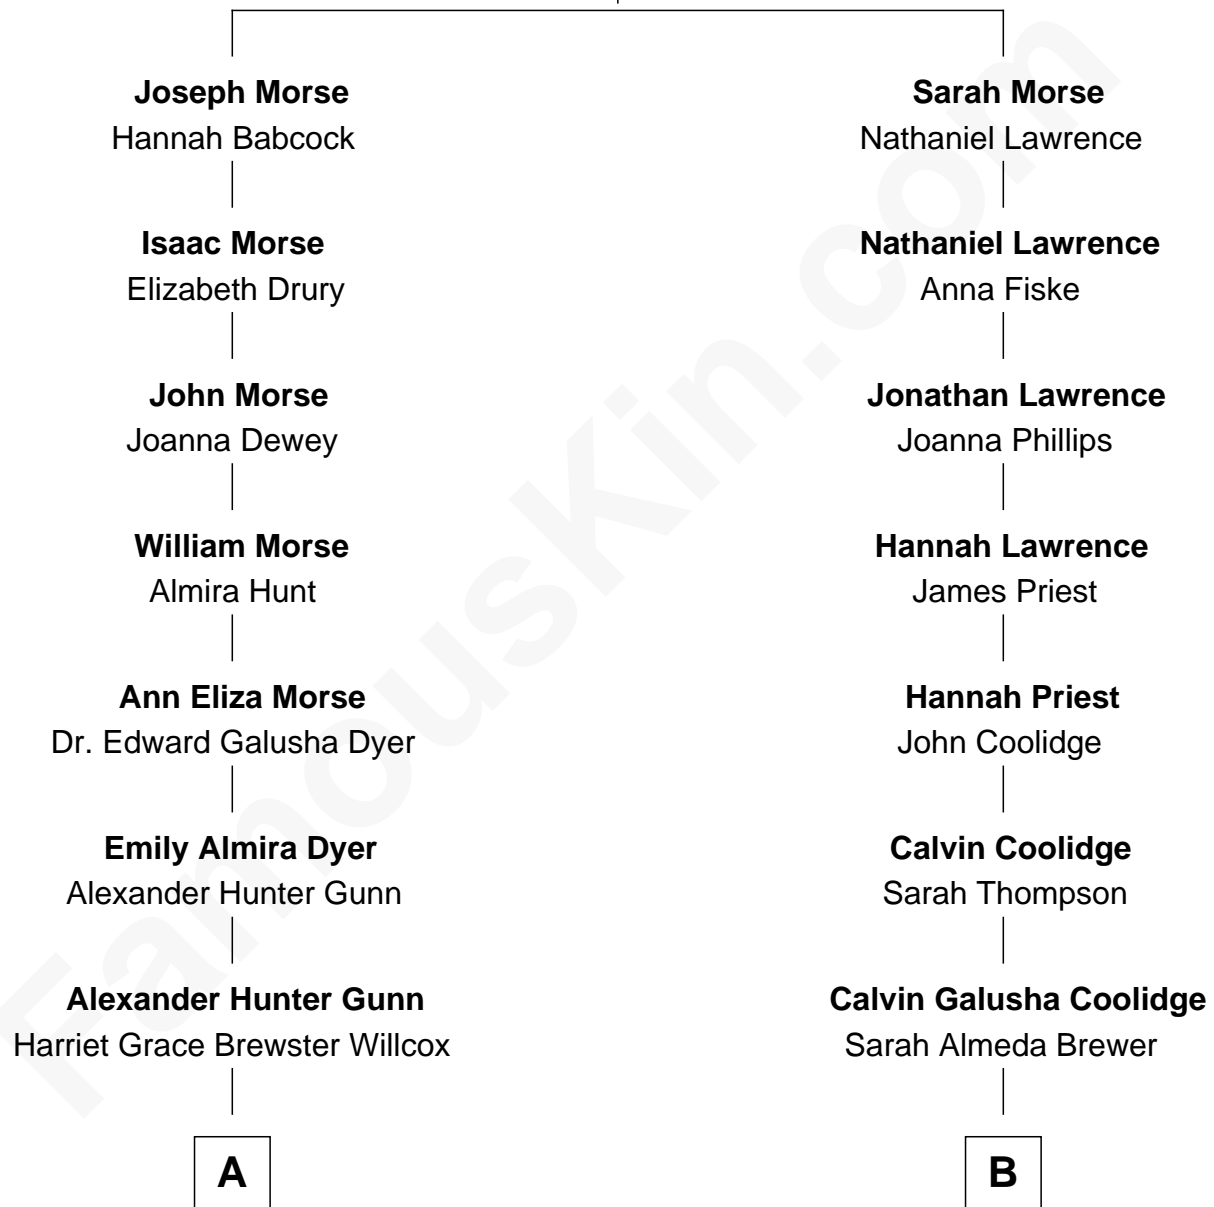

FamousKin.com Relationship Chart of

Andrew Shue

TV Actor

8th cousin 1 time removed of

Calvin Coolidge

30th U.S. President

Joseph Morse

Hannah Phillips

A

Mary Brewster Gunn
Adoniram Judson Wells

Anne Brewster Wells
James William Shue

Andrew Shue
TV Actor

B

Col. John Calvin Coolidge
Victoria Josephine Moor

Calvin Coolidge
30th U.S. President

FamousKin.com