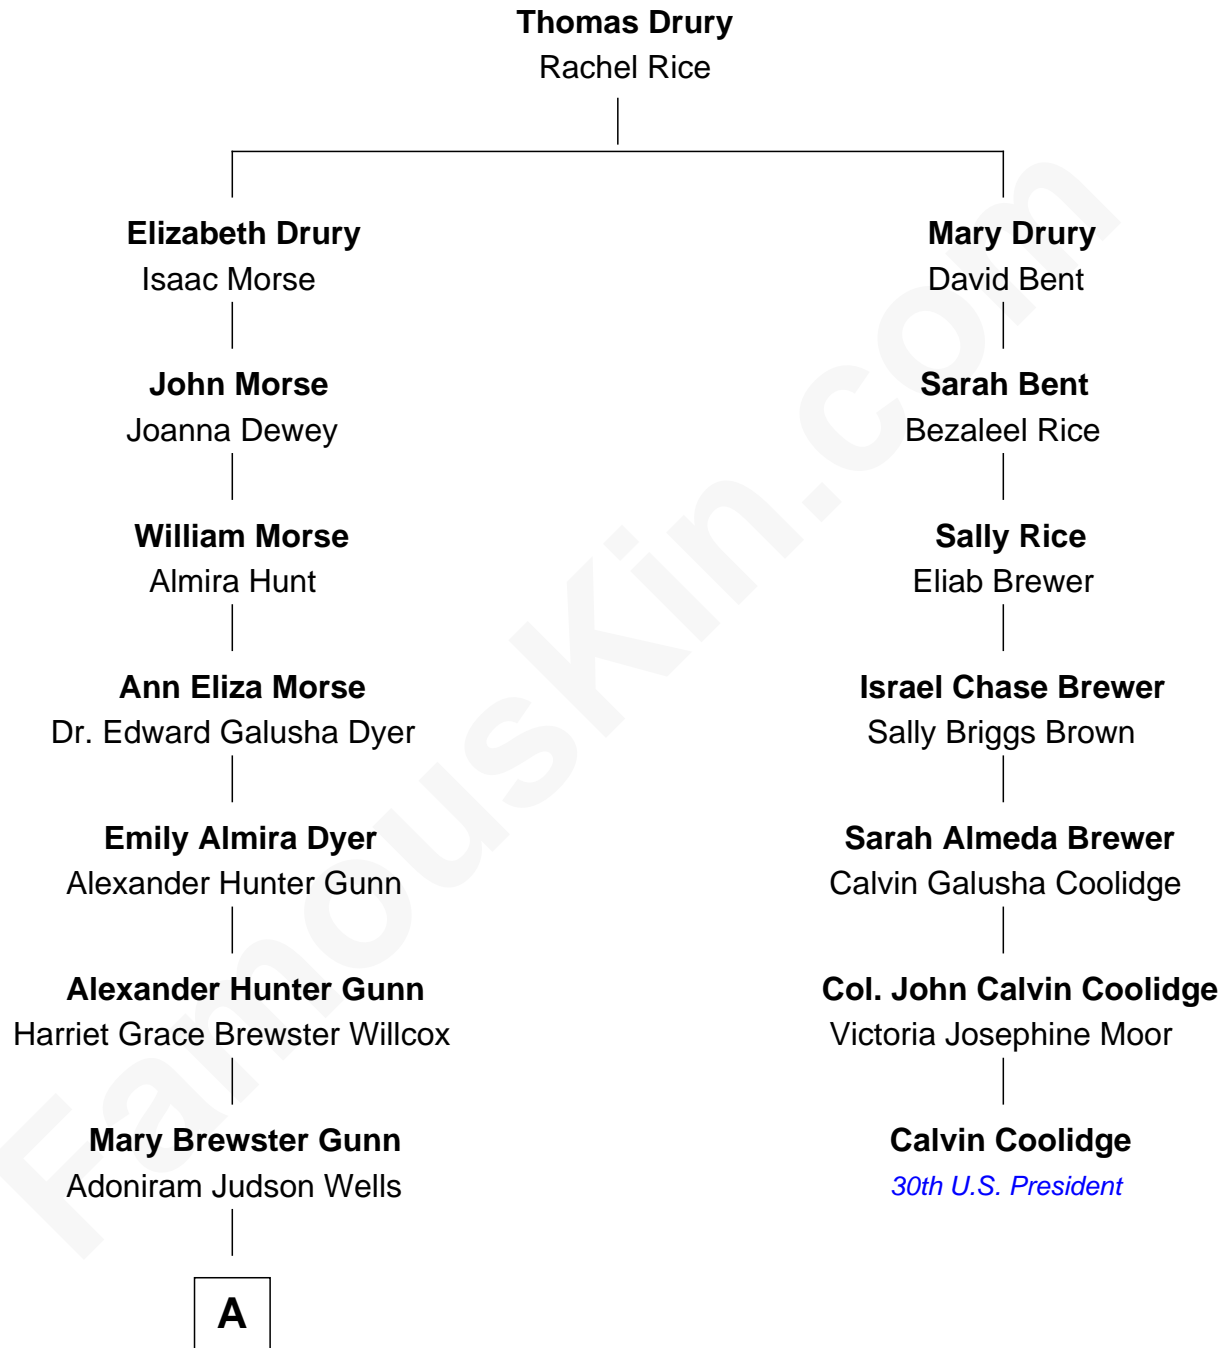

FamousKin.com Relationship Chart of

Andrew Shue

TV Actor

6th cousin 2 times removed of

Calvin Coolidge

30th U.S. President

A

—
Anne Brewster Wells

James William Shue

—
Andrew Shue

TV Actor

FamousKin.com