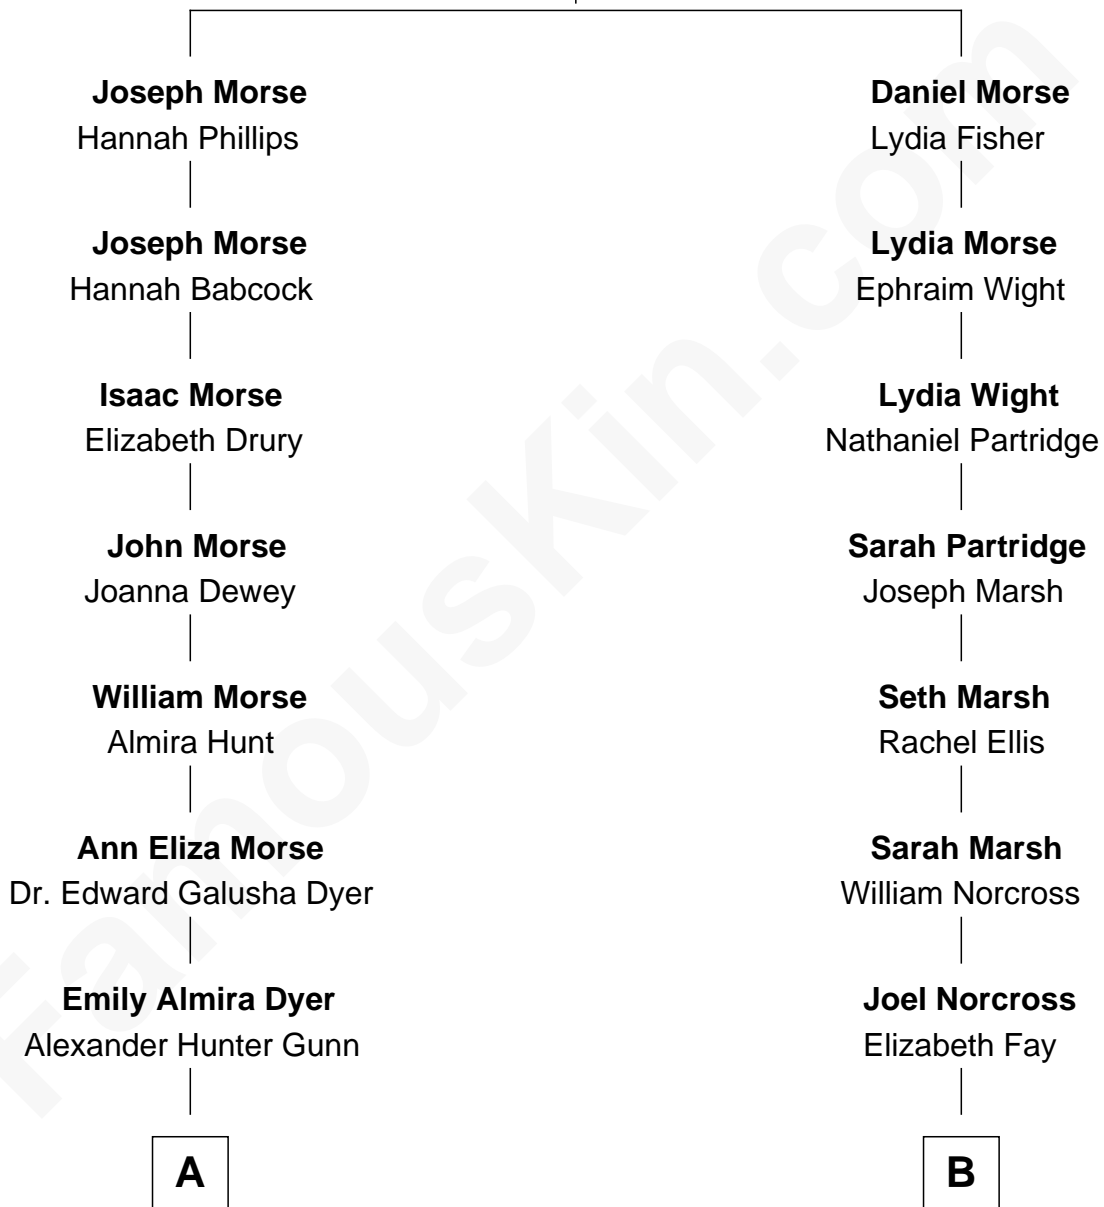

FamousKin.com Relationship Chart of

Andrew Shue

TV Actor

8th cousin 2 times removed of

Emily Dickinson

American Poet

Samuel Morse
Elizabeth Jasper

A

Alexander Hunter Gunn
Harriet Grace Brewster Willcox

Mary Brewster Gunn
Adoniram Judson Wells

Anne Brewster Wells
James William Shue

Andrew Shue
TV Actor

B

Emily Norcross
Edward Dickinson

Emily Dickinson
American Poet

FamousKin.com