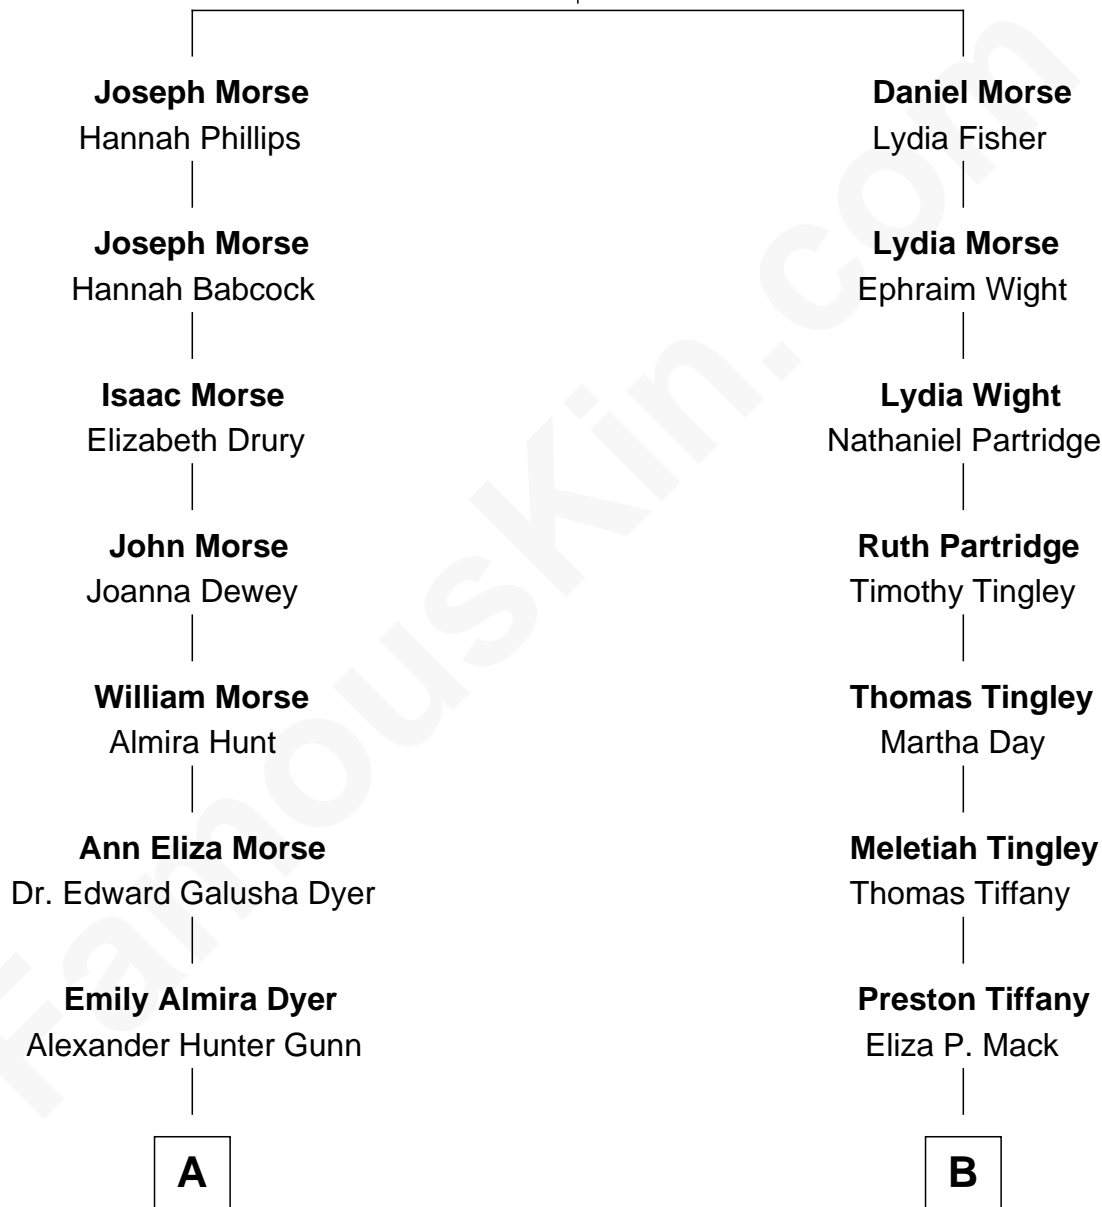

FamousKin.com Relationship Chart of

Andrew Shue

TV Actor

10th cousin 1 time removed of

Richard Gere

Movie Actor

Samuel Morse
Elizabeth Jasper

A

Alexander Hunter Gunn
Harriet Grace Brewster Willcox

Mary Brewster Gunn
Adoniram Judson Wells

Anne Brewster Wells
James William Shue

Andrew Shue
TV Actor

B

Elisha Thomas Tiffany
Julia Anne Hempstead

Nelson Leroy Tiffany
Evaline Harriet Williams

William Stanton Tiffany
Anna Rebecca Stevens

Doris Anna Tiffany
Homer George Gere

Richard Gere
Movie Actor