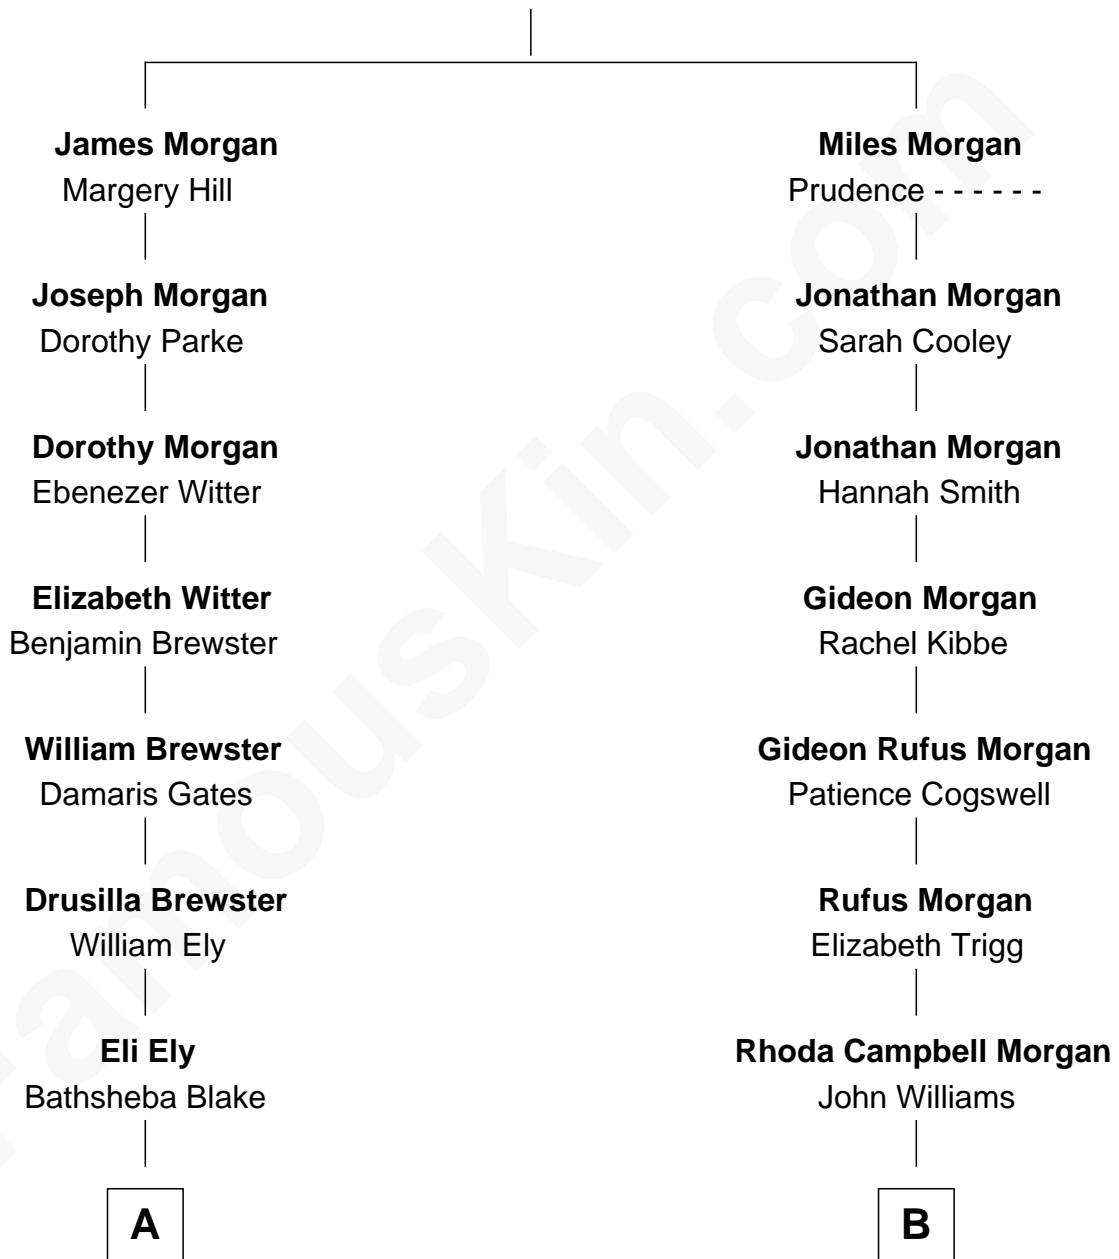

FamousKin.com Relationship Chart of

Andrew Shue

TV Actor

9th cousin 3 times removed of

Tennessee Williams

Author of A Streetcar Named Desire

William Morgan

A

Lucy Beckwith Ely
Charles Ingraham Cooley

Mary Jane Cooley
Giles Buckingham Willcox

Harriet Grace Brewster Willcox
Alexander Hunter Gunn

Mary Brewster Gunn
Adoniram Judson Wells

Anne Brewster Wells
James William Shue

Andrew Shue
TV Actor

B

Thomas Lanier Williams
Isabelle Coffin

Cornelius Coffin Williams
Edwina Dakin

Tennessee Williams
Author of A Streetcar Named Desire