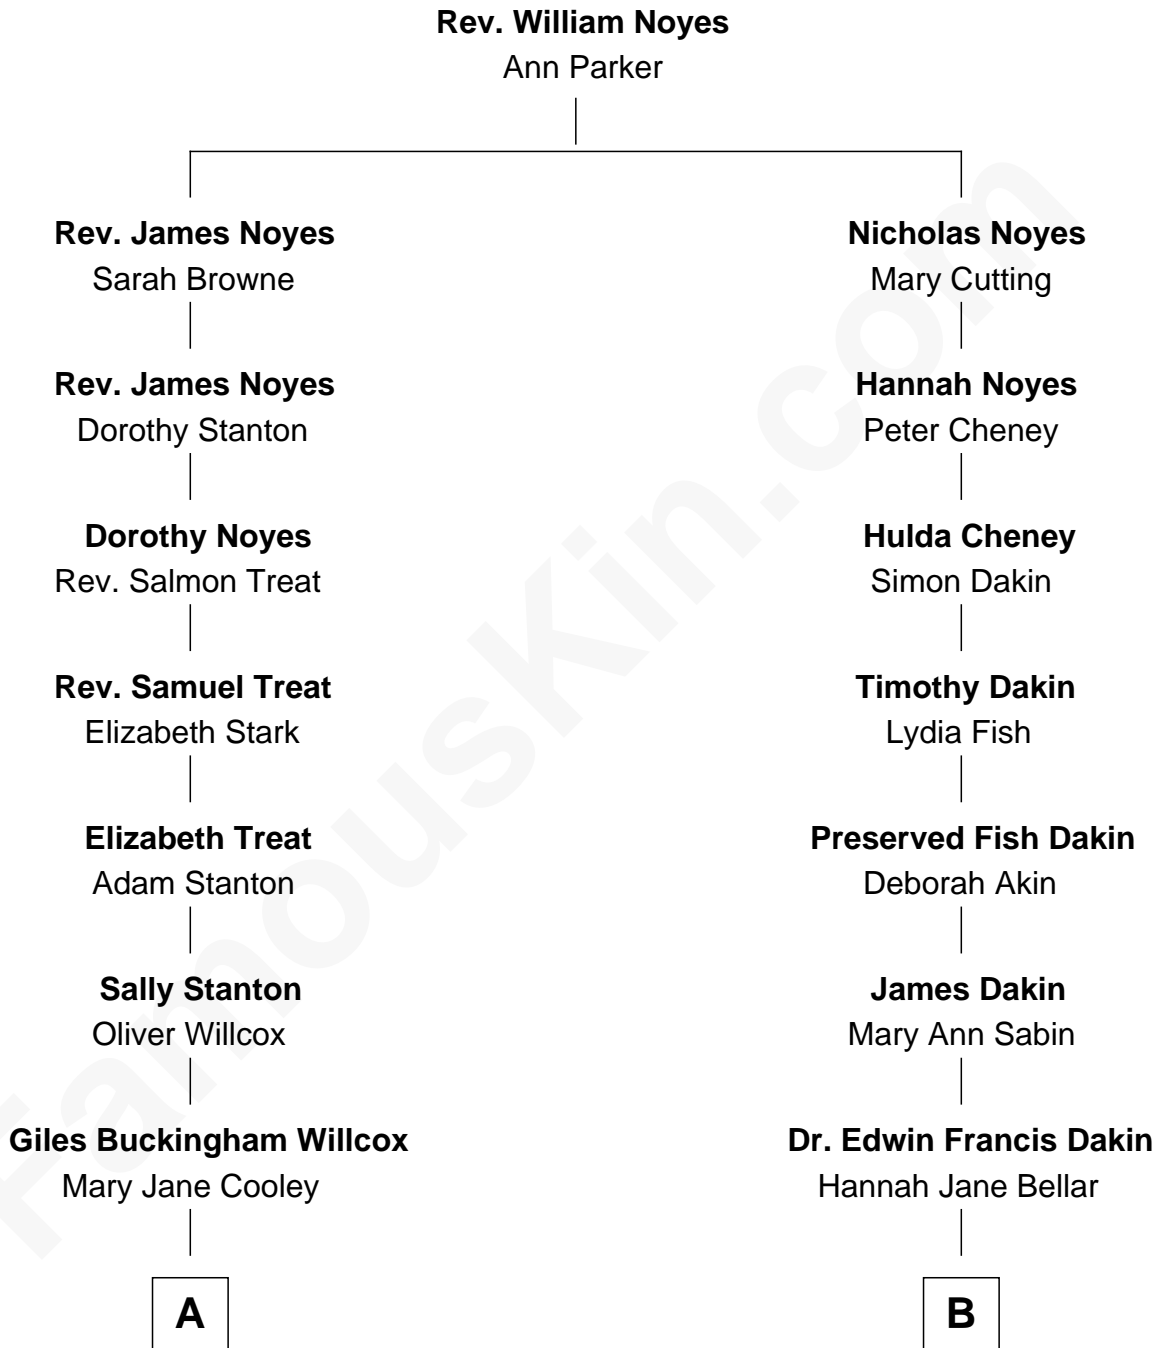

FamousKin.com
Relationship Chart of
Andrew Shue
TV Actor

9th cousin 1 time removed of
Tennessee Williams
Author of A Streetcar Named Desire

A

Harriet Grace Brewster Willcox

Alexander Hunter Gunn

Mary Brewster Gunn

Adoniram Judson Wells

Anne Brewster Wells

James William Shue

Andrew Shue

TV Actor

B

Rev. Walter Edwin Dakin

Rosina Maria Francesca Otte

Edwina Dakin

Cornelius Coffin Williams

Tennessee Williams

Author of A Streetcar Named Desire