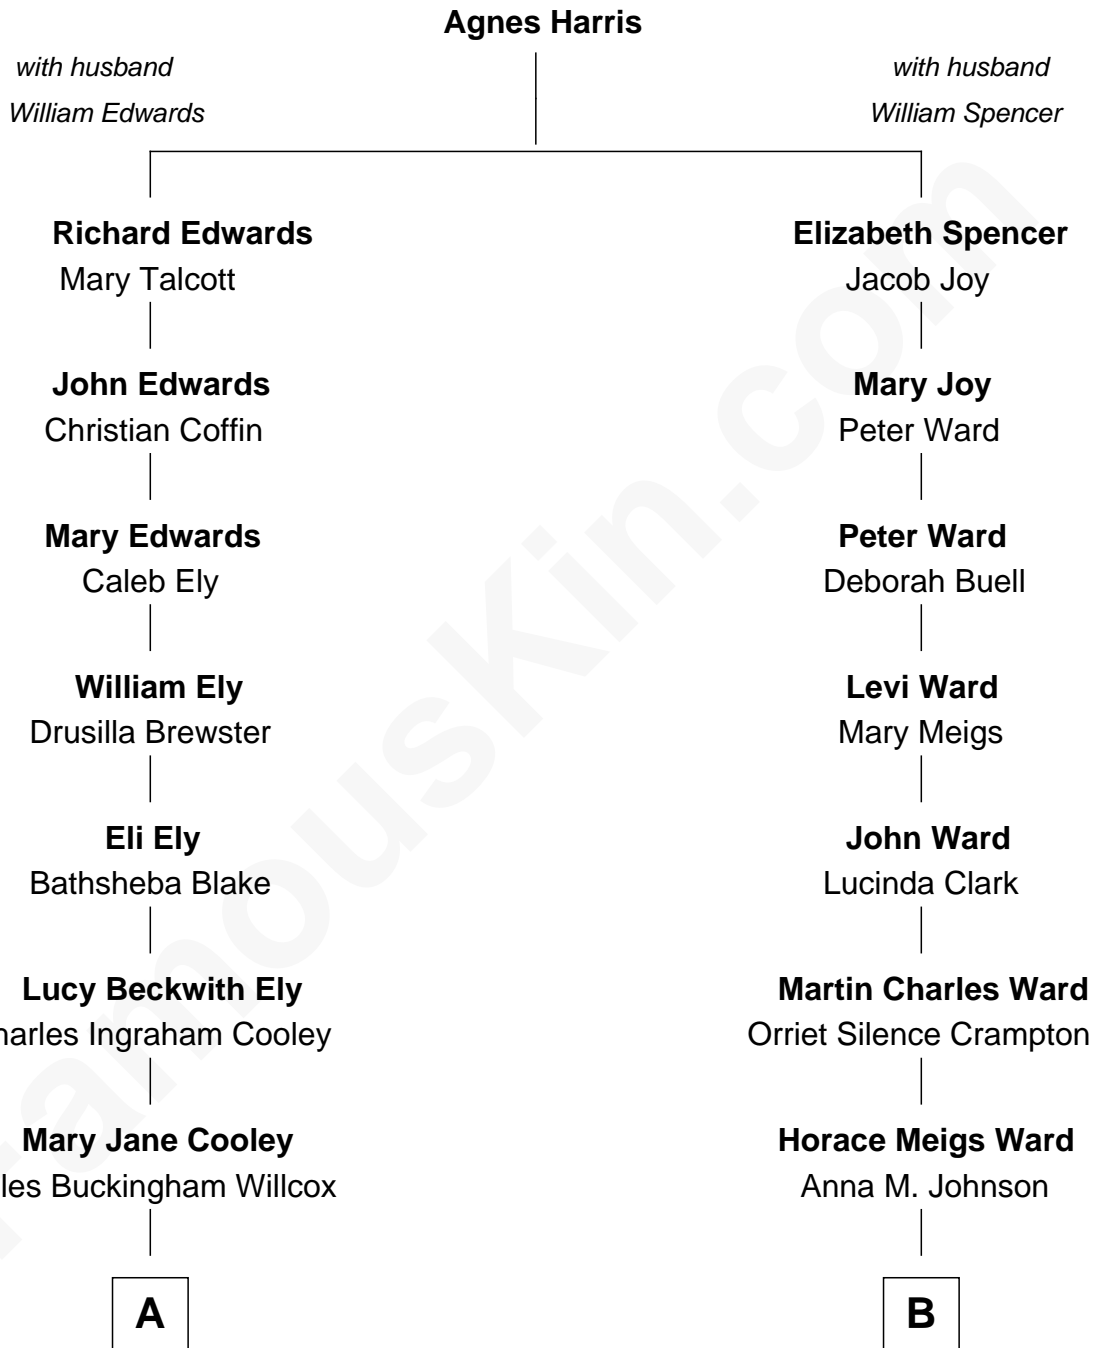

FamousKin.com Relationship Chart of

Andrew Shue

TV Actor

10th cousin 1 time removed of

Aaron Rodgers

NFL Quarterback

A

Harriet Grace Brewster Willcox

Alexander Hunter Gunn

Mary Brewster Gunn

Adoniram Judson Wells

Anne Brewster Wells

James William Shue

Andrew Shue

TV Actor

B