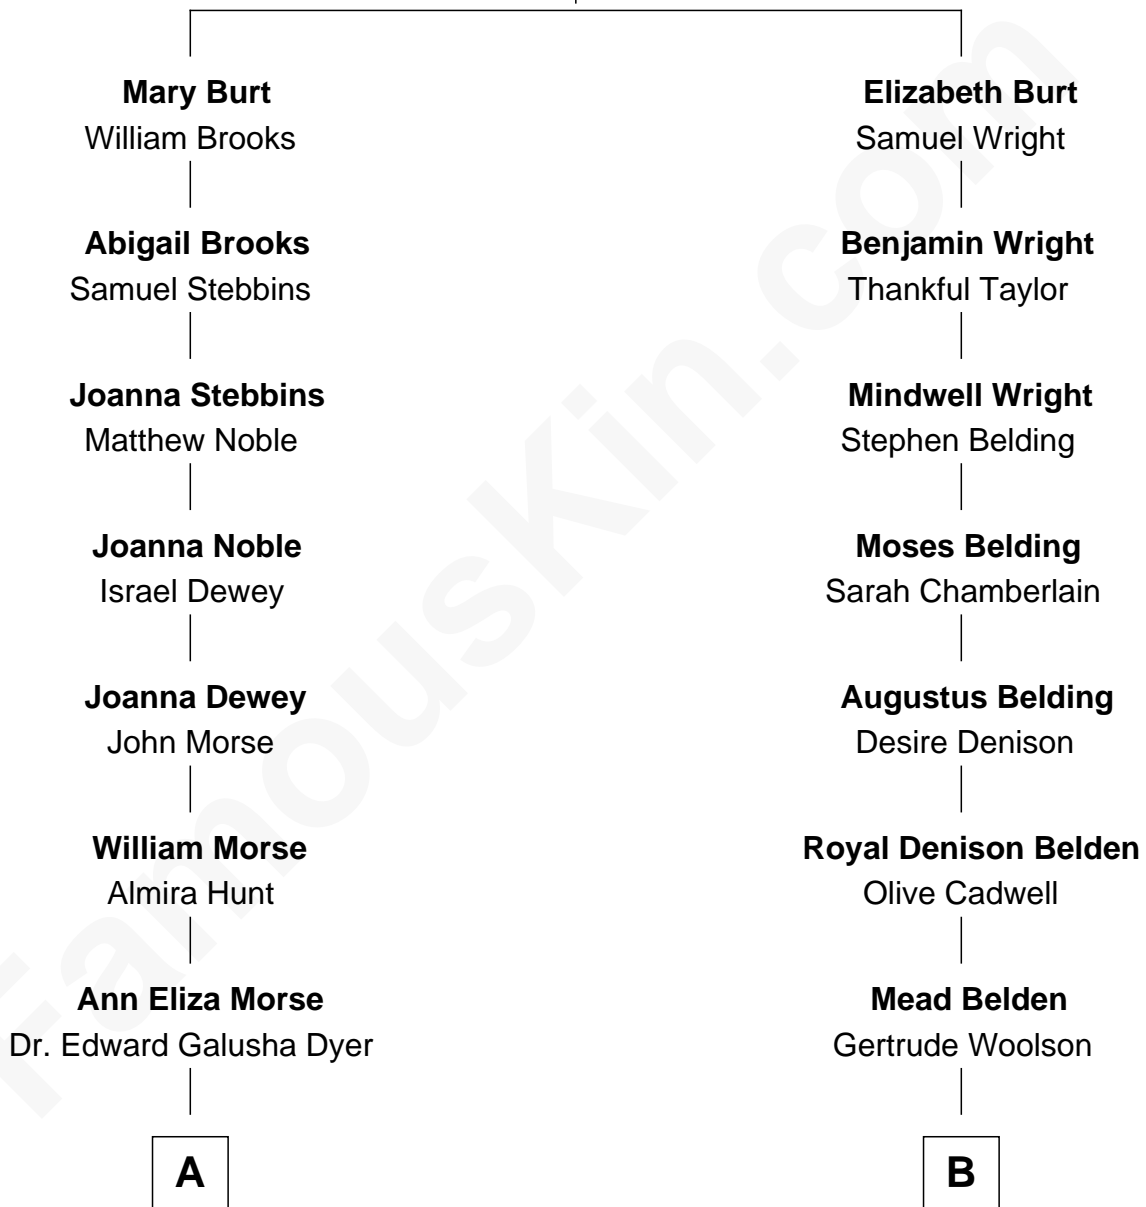

FamousKin.com Relationship Chart of

Andrew Shue

TV Actor

10th cousin 1 time removed of

Howard Dean

79th Governor of Vermont

Henry Burt
Eulalia Marche

A

Emily Almira Dyer
Alexander Hunter Gunn

Alexander Hunter Gunn
Harriet Grace Brewster Willcox

Mary Brewster Gunn
Adoniram Judson Wells

Anne Brewster Wells
James William Shue

Andrew Shue
TV Actor

B

Olive Gertrude Belden
Henry Wigglesworth

Sylvia Wigglesworth
James William Maitland

Andrea Belden Maitland
Howard Brush Dean

Howard Dean
79th Governor of Vermont