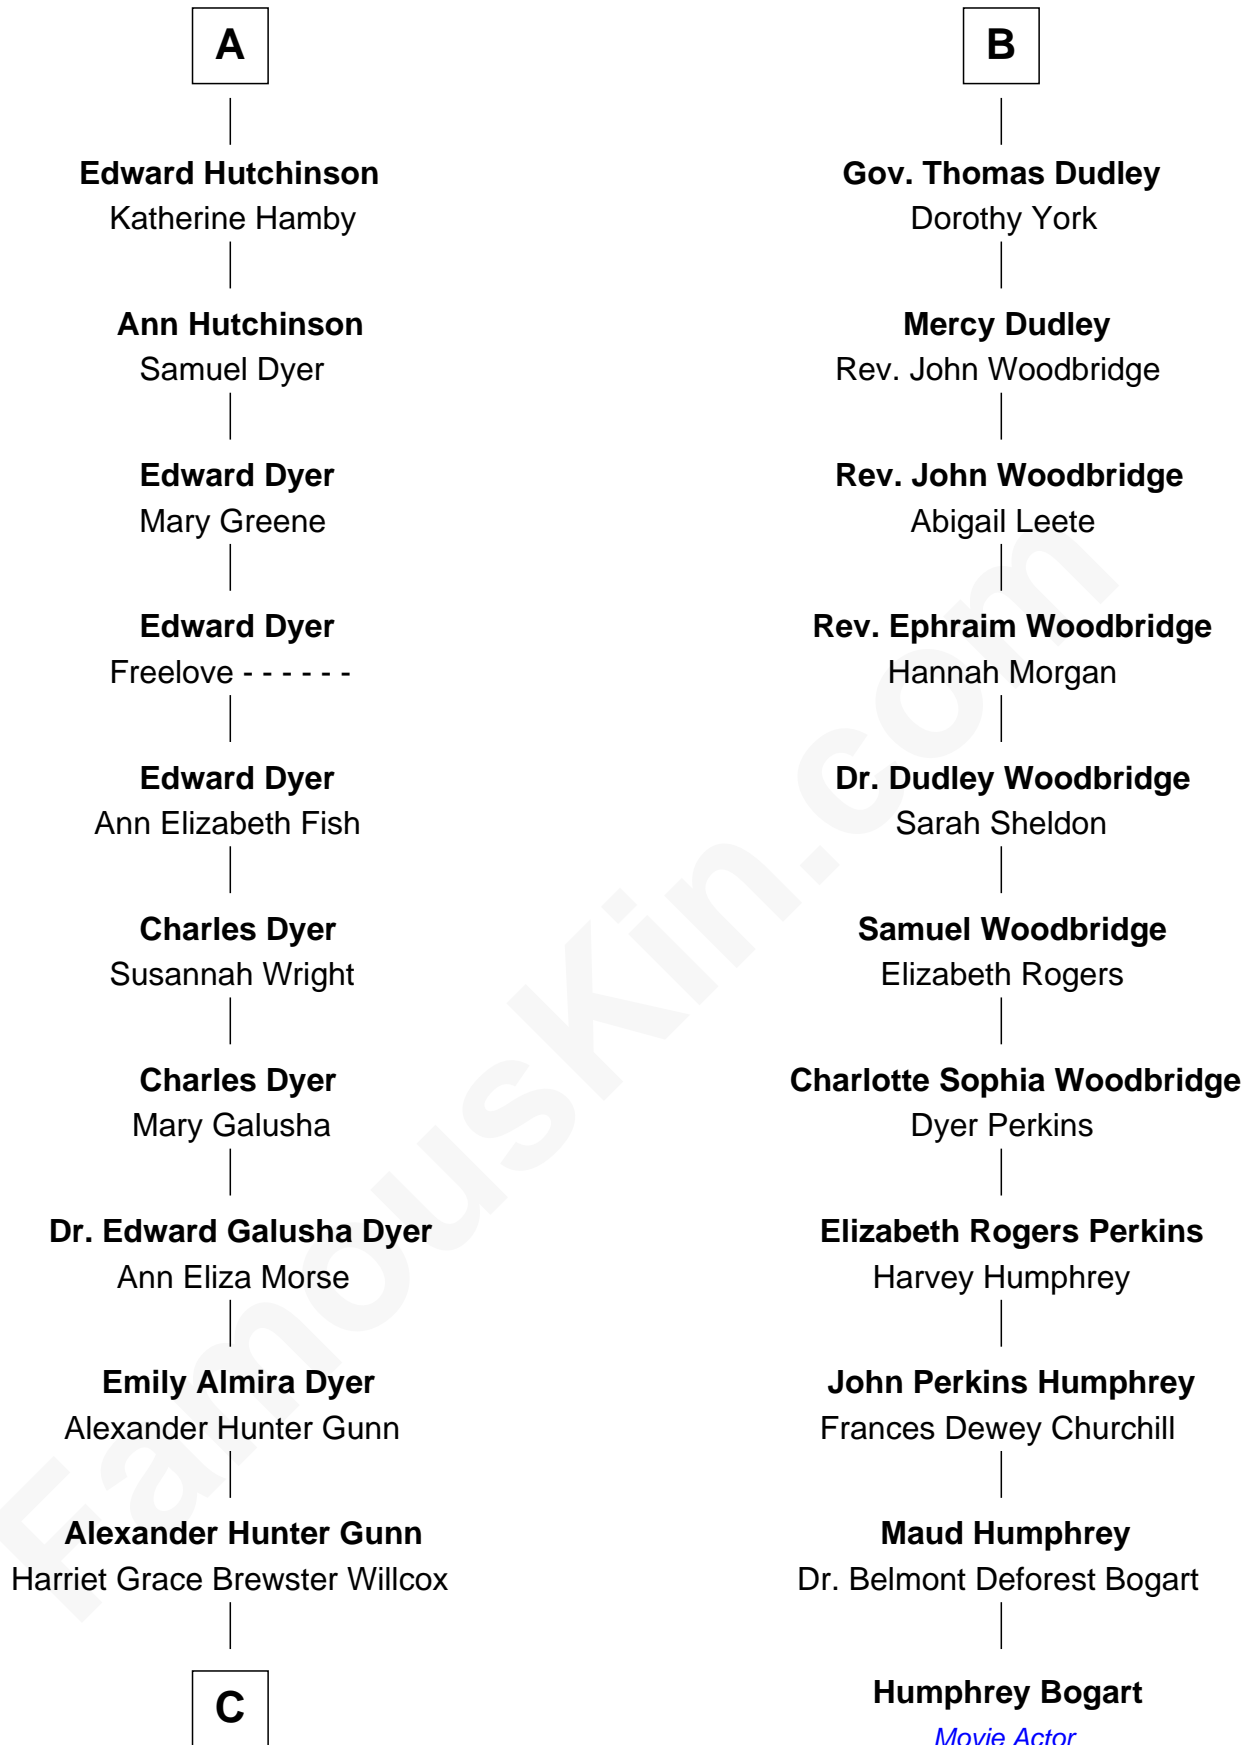

FamousKin.com Relationship Chart of

Andrew Shue

TV Actor

17th cousin 2 times removed of

Humphrey Bogart

Movie Actor

Sir Walter Blount

Sancha de Ayala

Cecily Grey

Sir Henry Dudley

----- Ashton

Probable

Roger Dudley

Susanna Thorne

B

C

—
Mary Brewster Gunn
Adoniram Judson Wells

—
Anne Brewster Wells
James William Shue

—
Andrew Shue
TV Actor

FamousKin.com