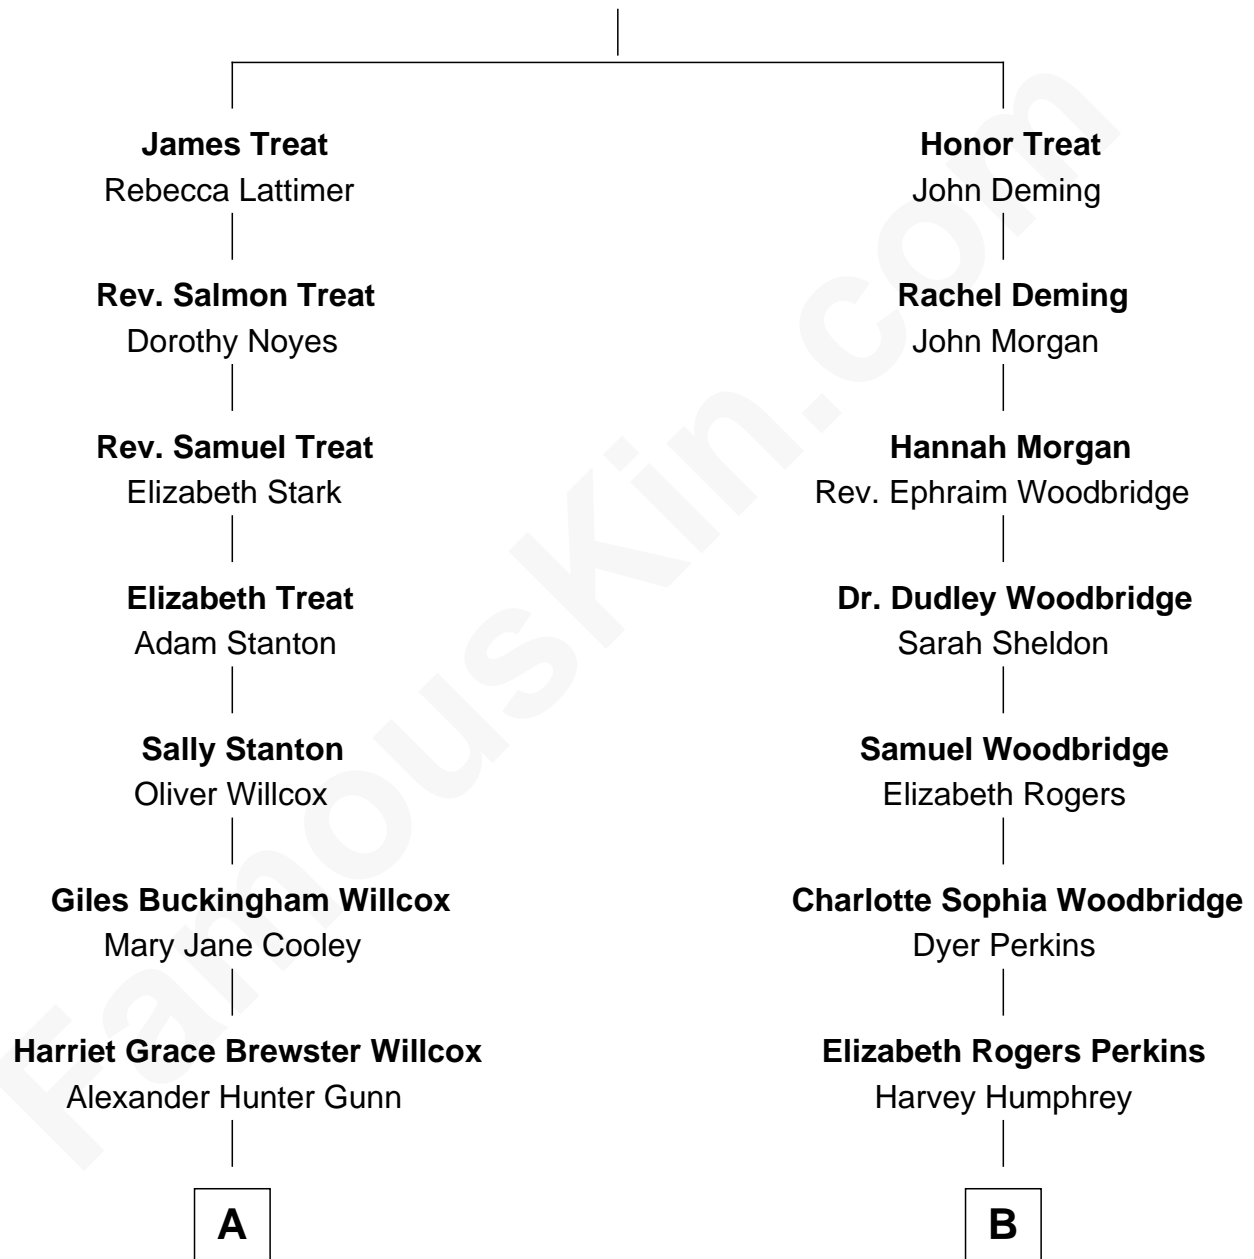

FamousKin.com Relationship Chart of

Andrew Shue

TV Actor

9th cousin of

Humphrey Bogart

Movie Actor

Richard Treat

Alice Gaylord

A

Mary Brewster Gunn
Adoniram Judson Wells

Anne Brewster Wells
James William Shue

Andrew Shue
TV Actor

B

John Perkins Humphrey
Frances Dewey Churchill

Maud Humphrey
Dr. Belmont Deforest Bogart

Humphrey Bogart
Movie Actor

FamousKin.com