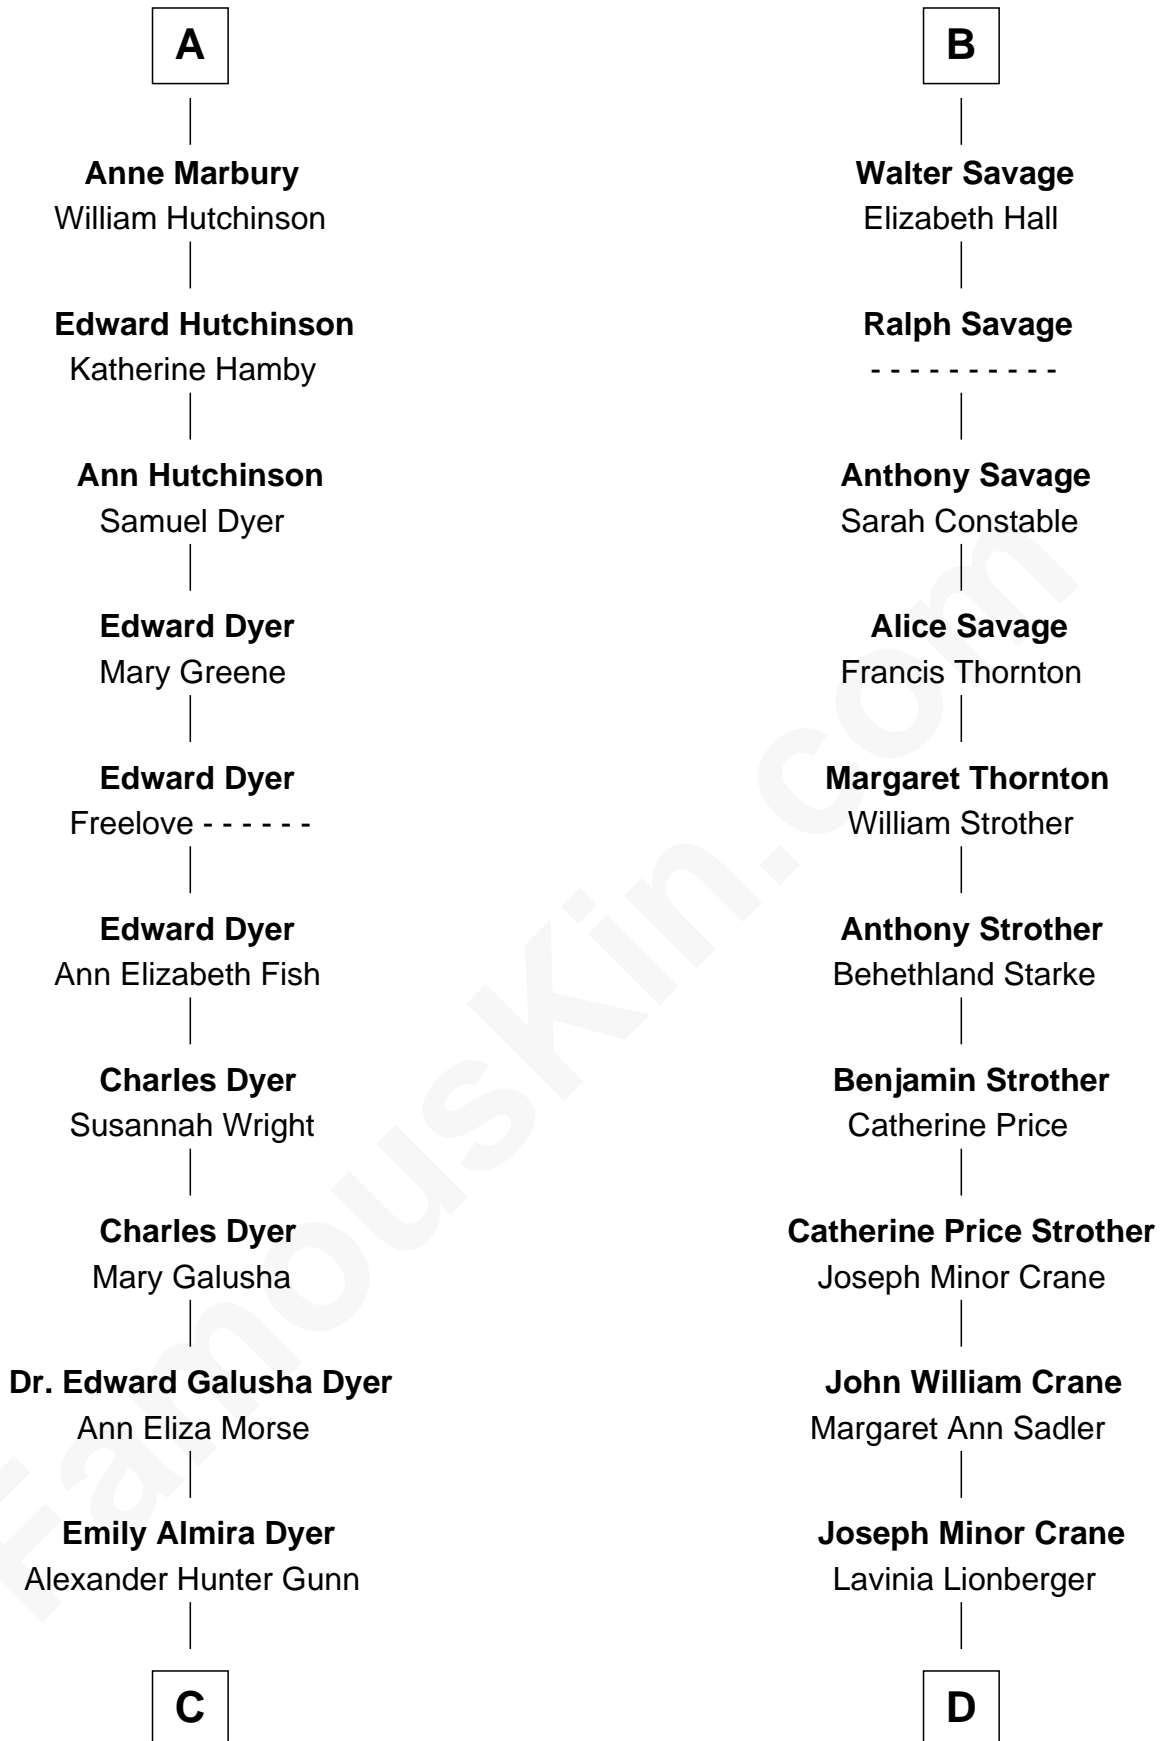

FamousKin.com Relationship Chart of

Andrew Shue

TV Actor

18th cousin 2 times removed of

Randolph Scott

Movie Actor

Robert de Ferrers
Margaret Despencer

Andrew Shue photo by [Alan Light](#) (CC BY 2.0)