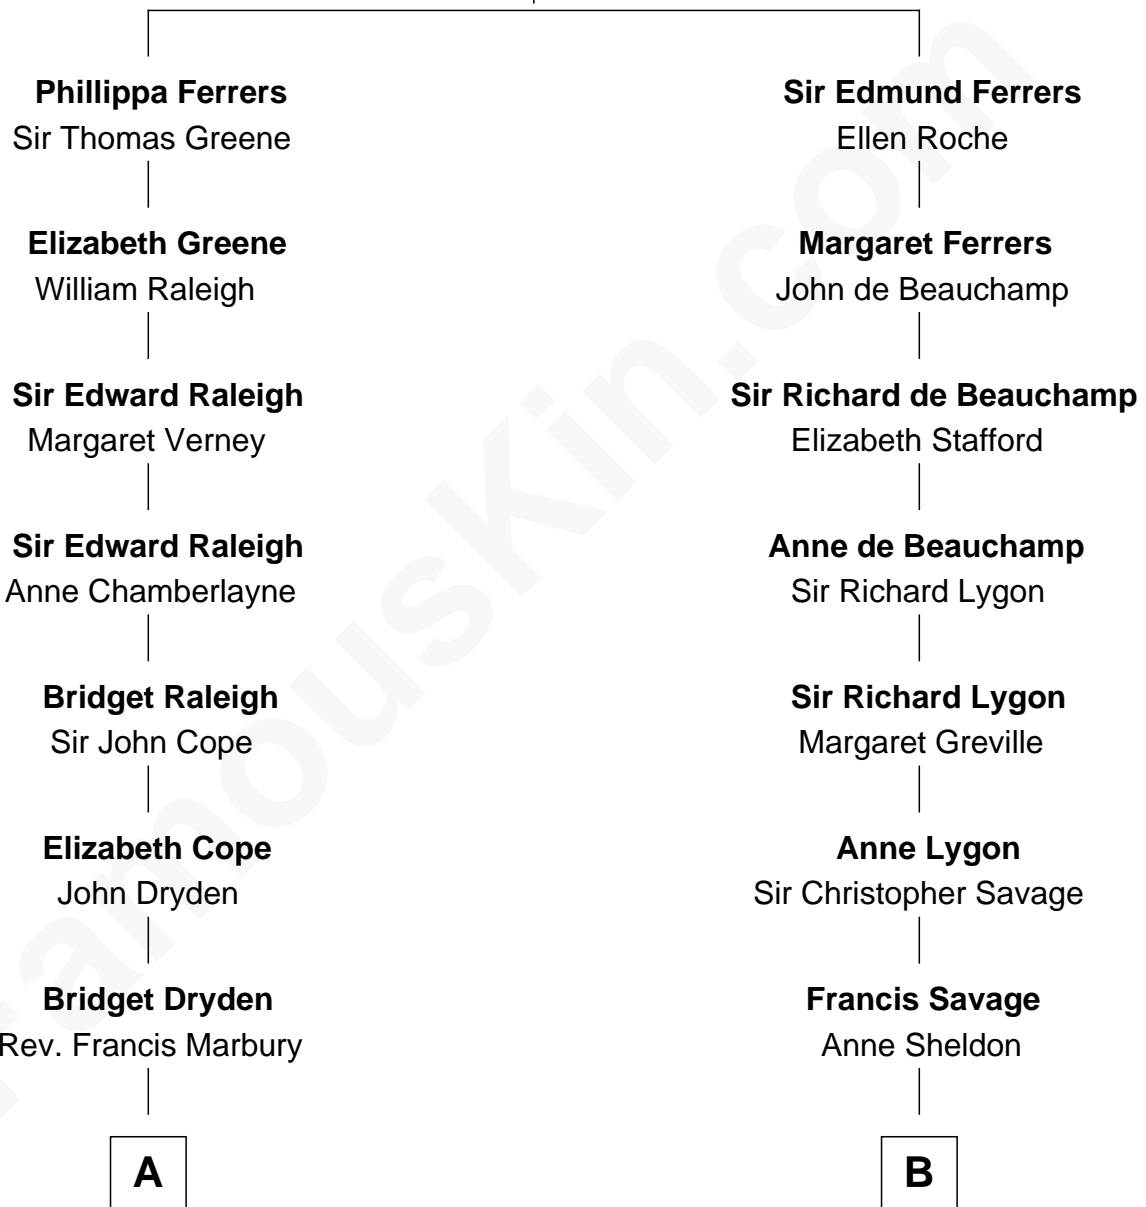

FamousKin.com Relationship Chart of

Andrew Shue

TV Actor

18th cousin 2 times removed of

Randolph Scott

Movie Actor

Robert de Ferrers
Margaret Despencer

Andrew Shue photo by [Alan Light](#) (CC BY 2.0)