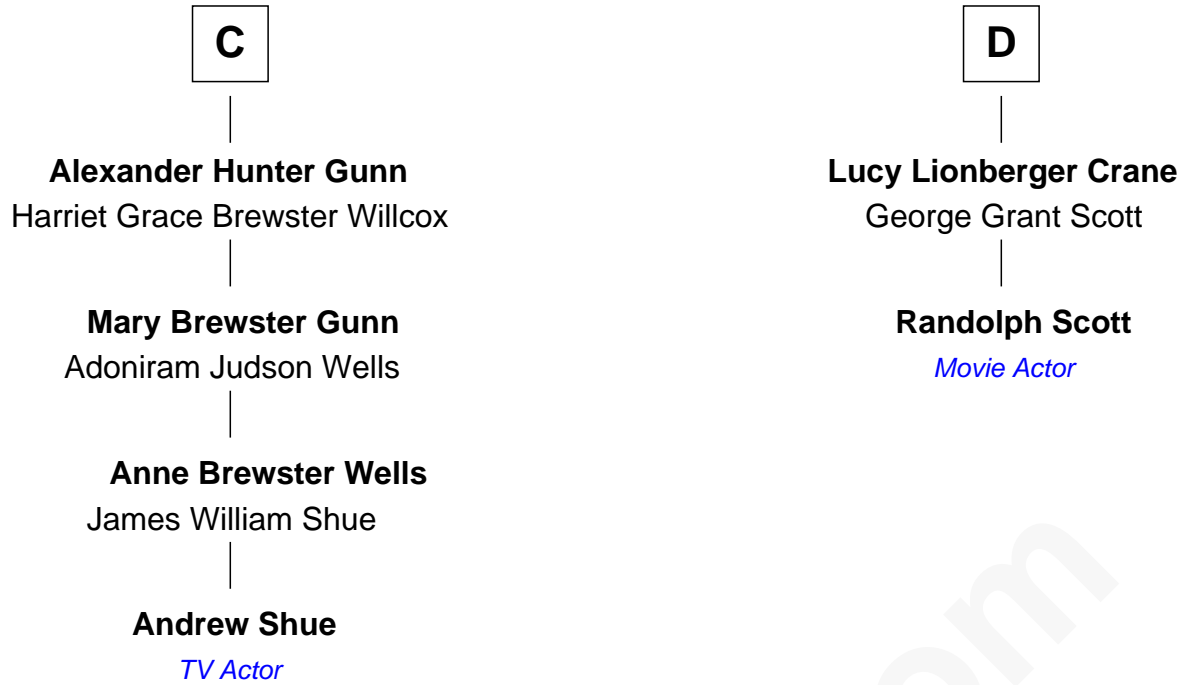

FamousKin.com Relationship Chart of

Andrew Shue

TV Actor

18th cousin 2 times removed of

Randolph Scott

Movie Actor

Robert de Ferrers
Margaret Despencer

Andrew Shue photo by [Alan Light](#) (CC BY 2.0)