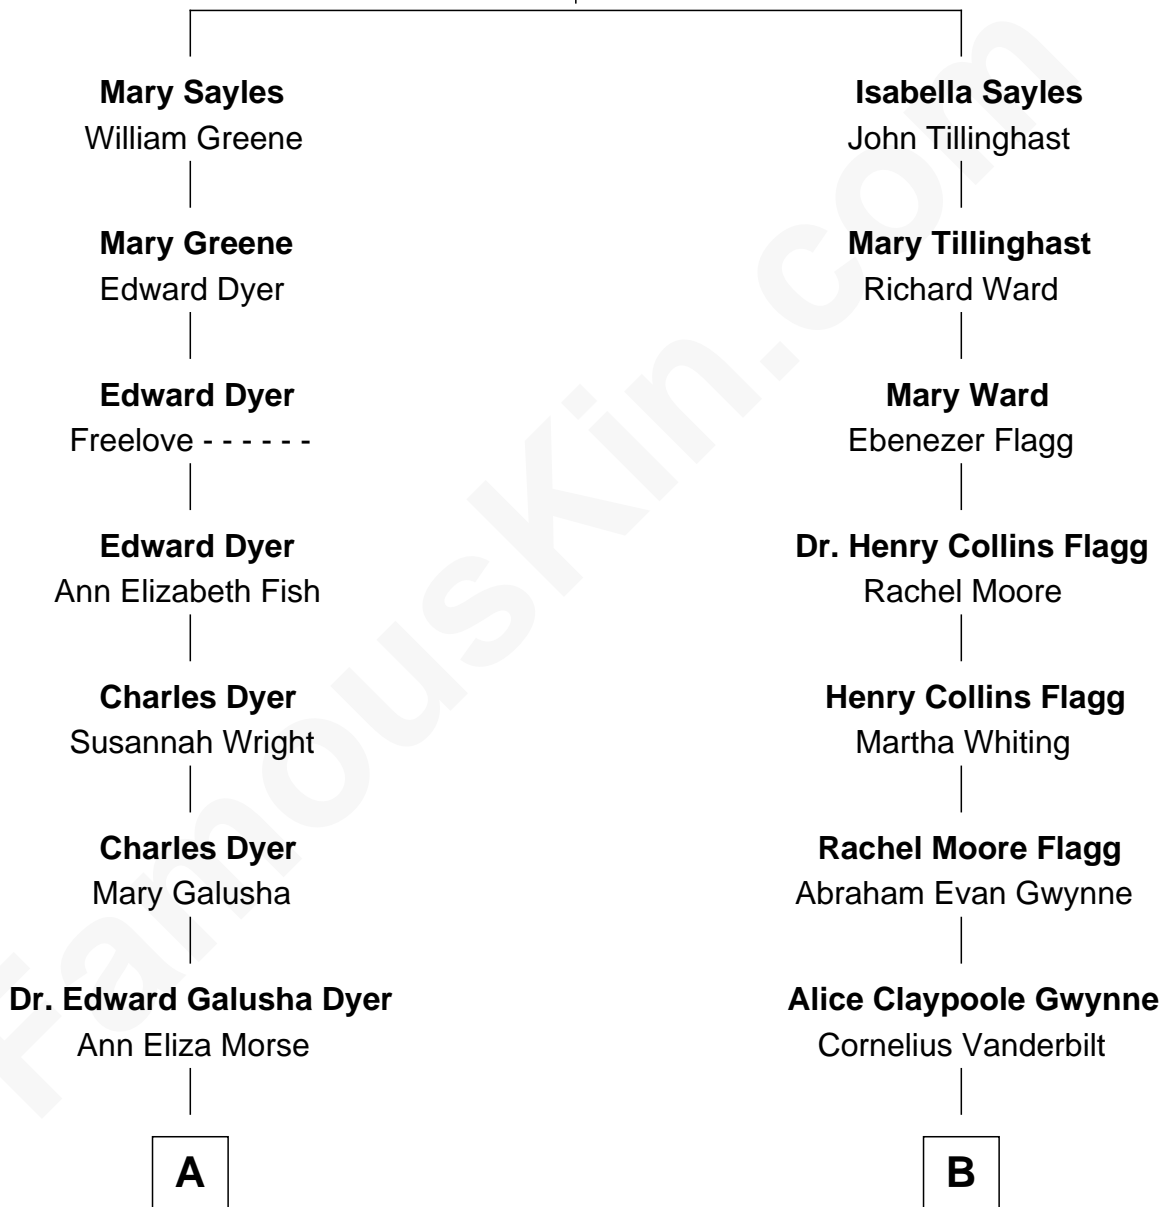

# FamousKin.com Relationship Chart of

**Andrew Shue**

*TV Actor*

8th cousin 3 times removed of

**Gloria Vanderbilt**

*Fashion Designer*

**John Sayles**

Mary Williams

**A**

**Emily Almira Dyer**  
Alexander Hunter Gunn

**Alexander Hunter Gunn**  
Harriet Grace Brewster Willcox

**Mary Brewster Gunn**  
Adoniram Judson Wells

**Anne Brewster Wells**  
James William Shue

**Andrew Shue**  
*TV Actor*

**B**

**Reginald Claypoole Vanderbilt**  
Gloria Maria Mercedes Morgan

**Gloria Vanderbilt**  
*Fashion Designer*