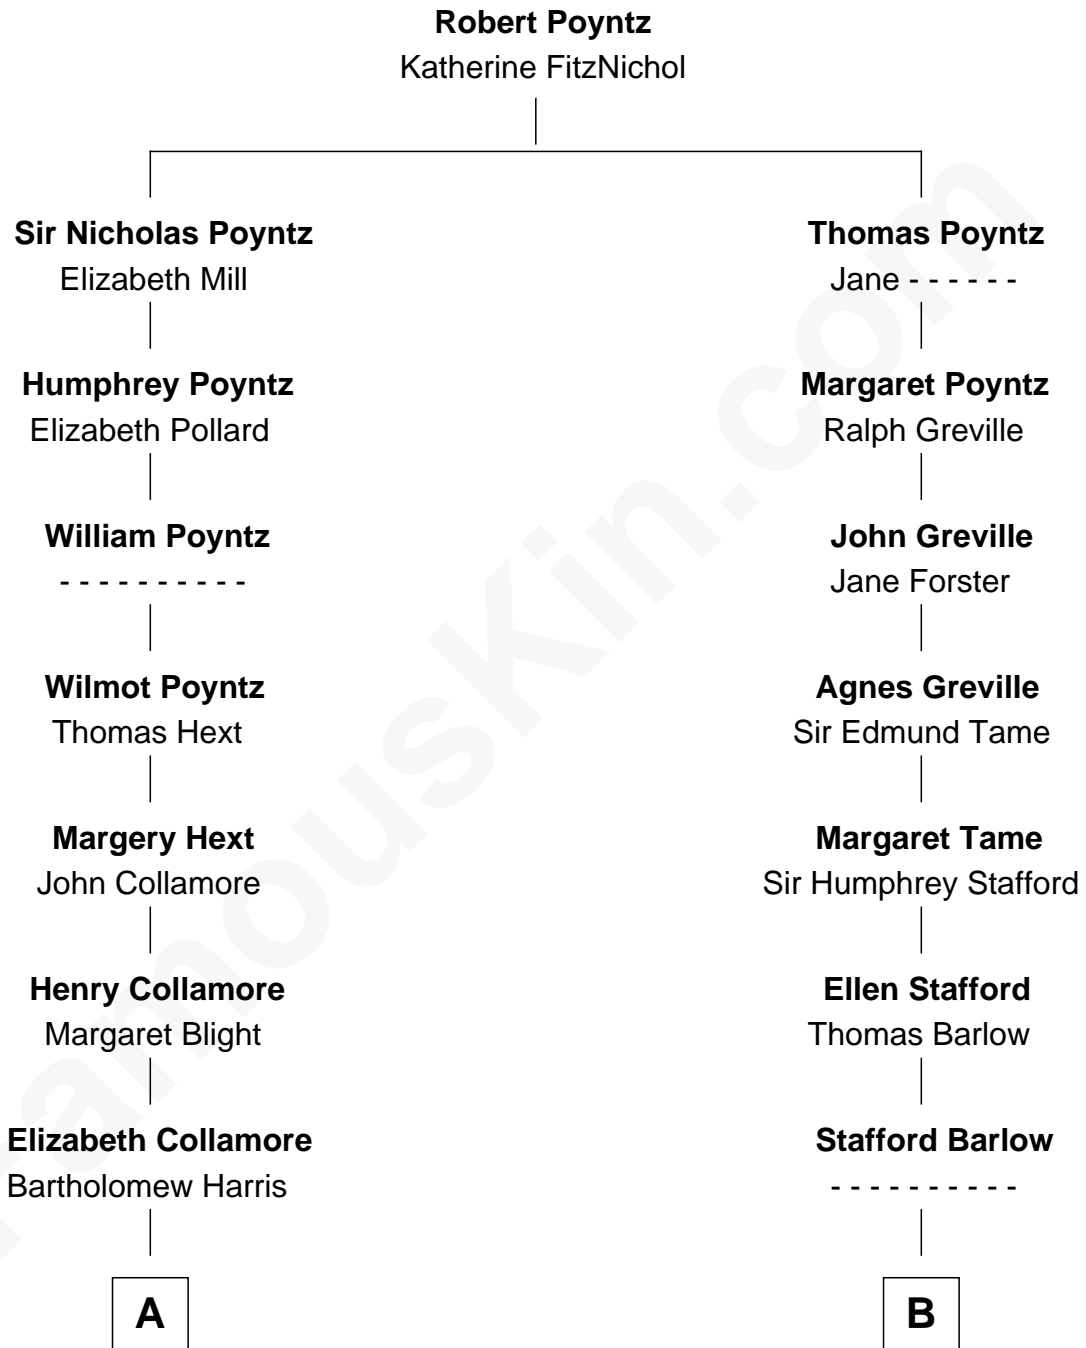

# FamousKin.com Relationship Chart of

**Andrew Shue**

*TV Actor*

11th cousin 7 times removed of

**William Greene**

*2nd Governor of Rhode Island*

**C**

—  
**Anne Brewster Wells**

James William Shue

—  
**Andrew Shue**

*TV Actor*

FamousKin.com