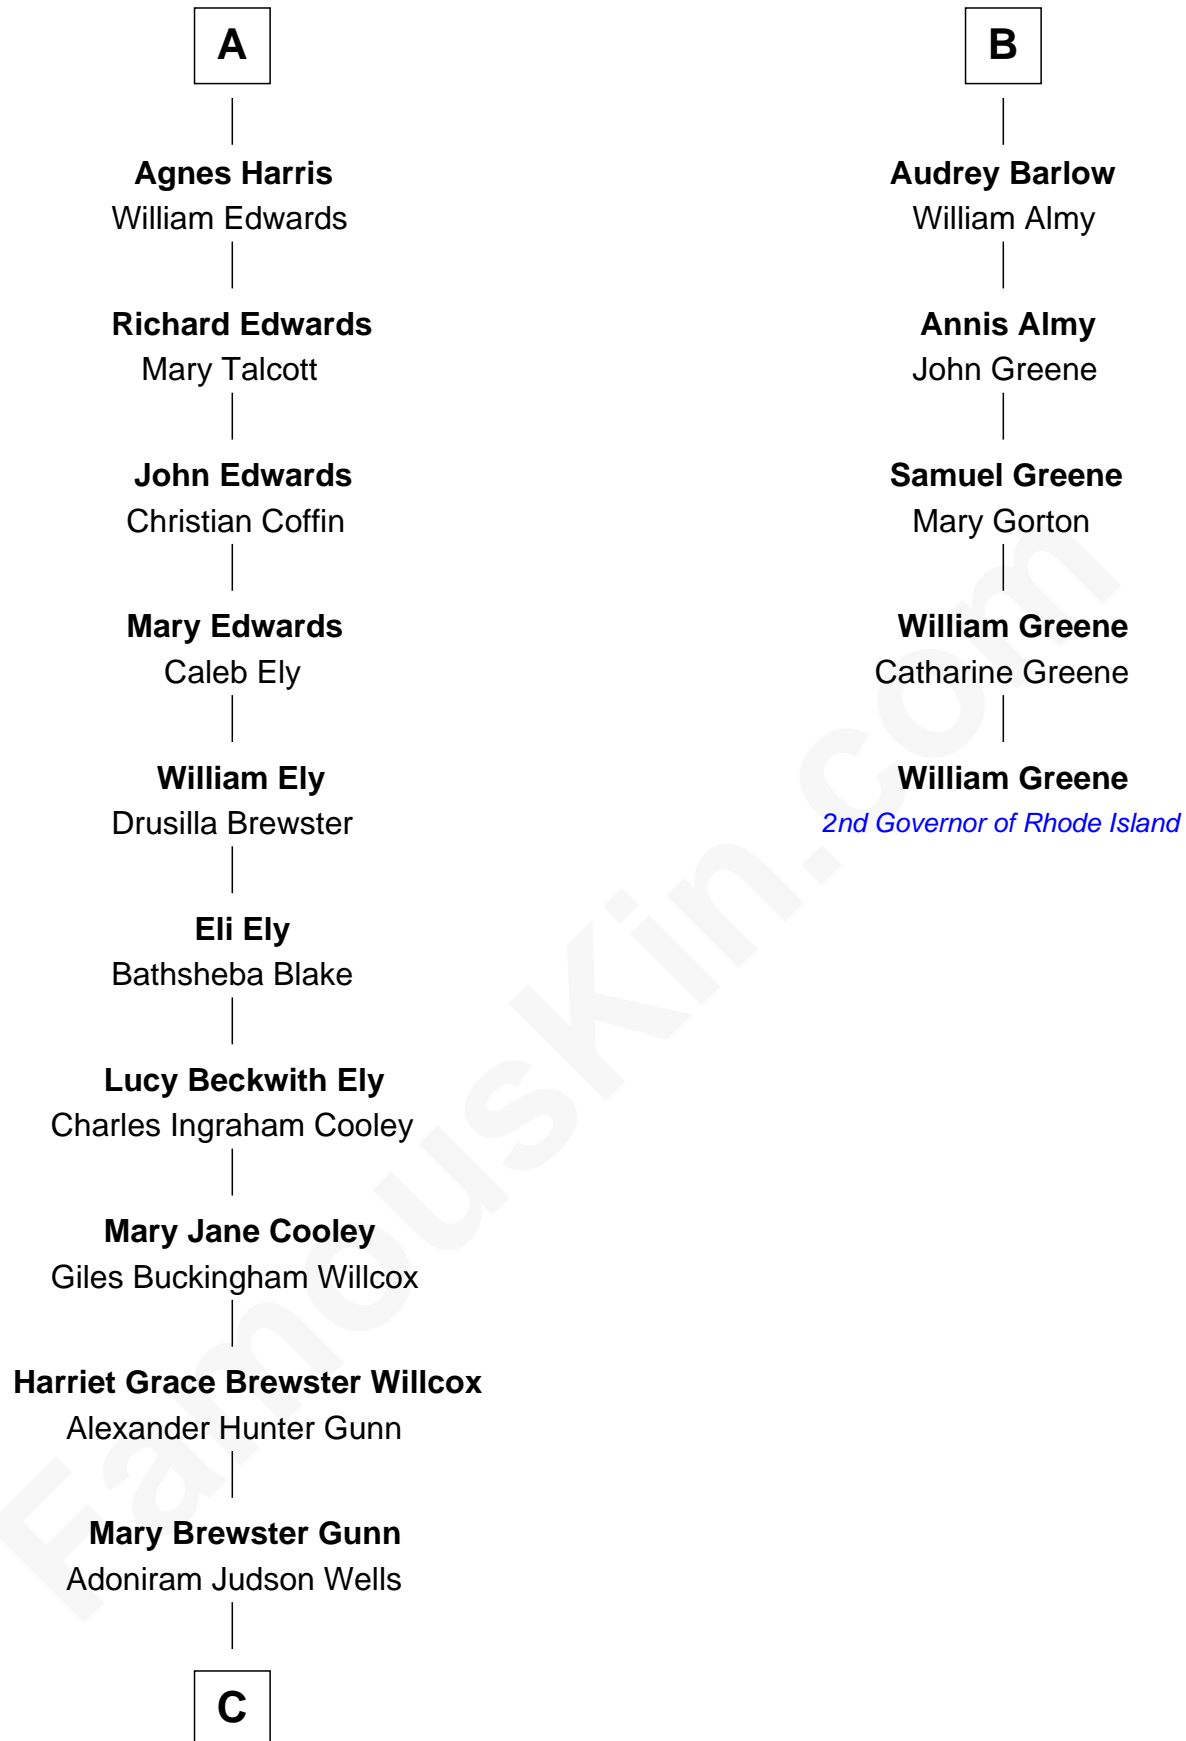

# FamousKin.com Relationship Chart of

**Andrew Shue**

*TV Actor*

11th cousin 7 times removed of

**William Greene**

*2nd Governor of Rhode Island*

**C**

—  
**Anne Brewster Wells**

James William Shue

—  
**Andrew Shue**

*TV Actor*

FamousKin.com